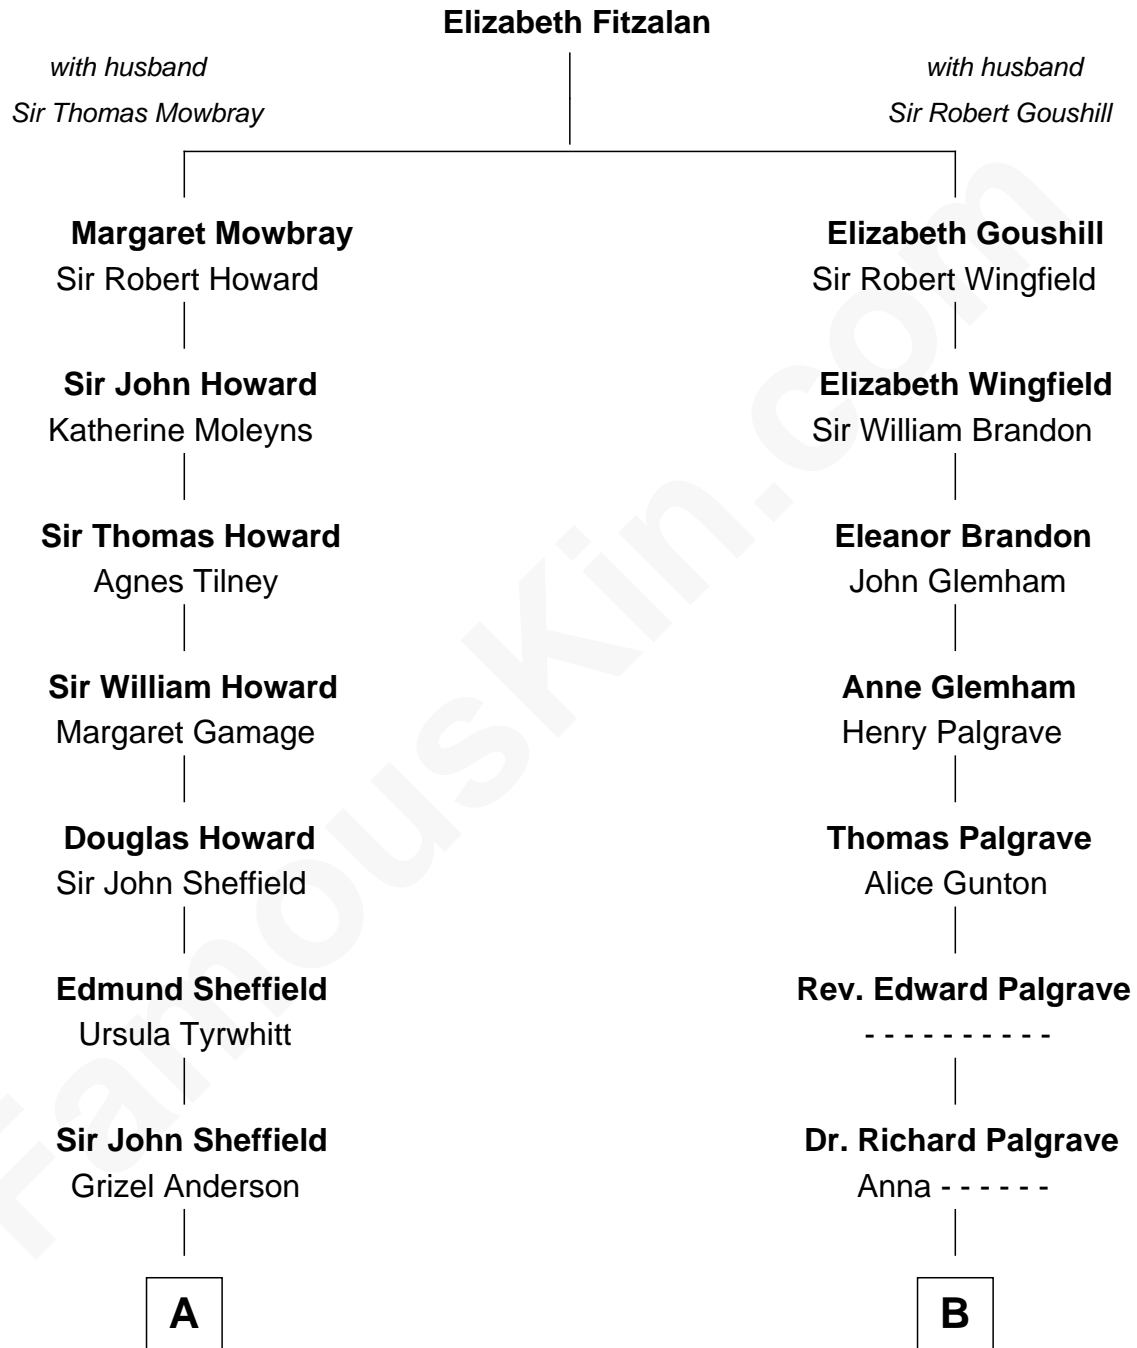

FamousKin.com

Relationship Chart of

Cara Delevingne

Fashion Model and Movie Actress

17th cousin 2 times removed of

Sarah Palin

9th Governor of Alaska

C

Charles Francis Heath
Nellie Marie Brandt

Charles Richard Heath
Sarah Sheeran

Sarah Palin
9th Governor of Alaska

FamousKin.com