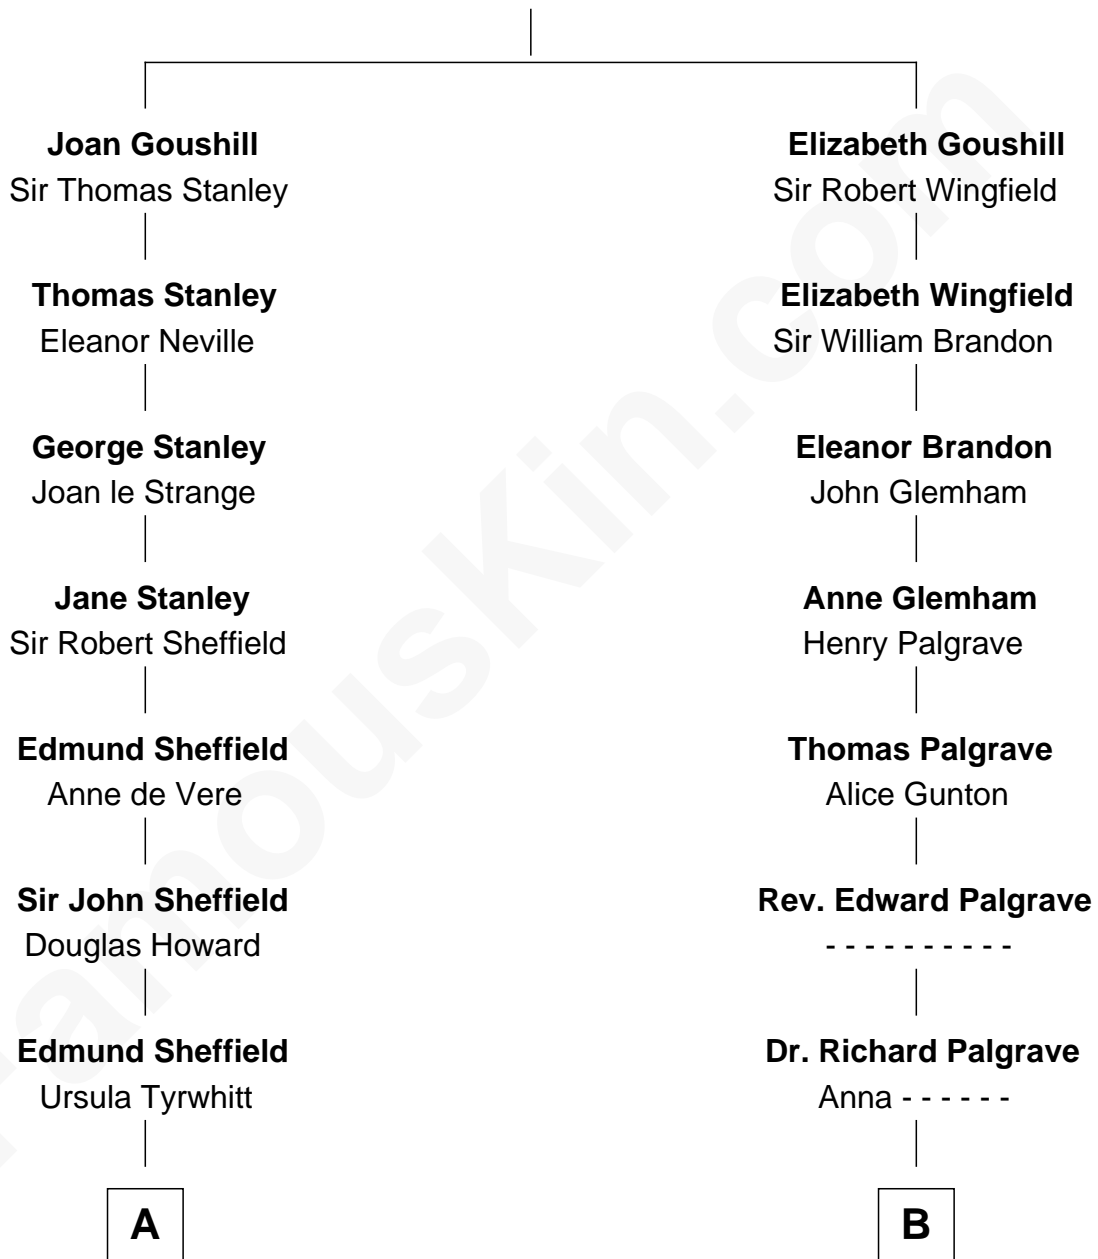

FamousKin.com

Relationship Chart of

Cara Delevingne

Fashion Model and Movie Actress

18th cousin 1 time removed of

Sarah Palin

9th Governor of Alaska

Sir Robert Goushill

Elizabeth Fitzalan

C

Pandora Anne Stevens
Charles Hamar Delevingne

Cara Delevingne
Model and Actress

D

Charles Francis Heath
Nellie Marie Brandt

Charles Richard Heath
Sarah Sheeran

Sarah Palin
9th Governor of Alaska