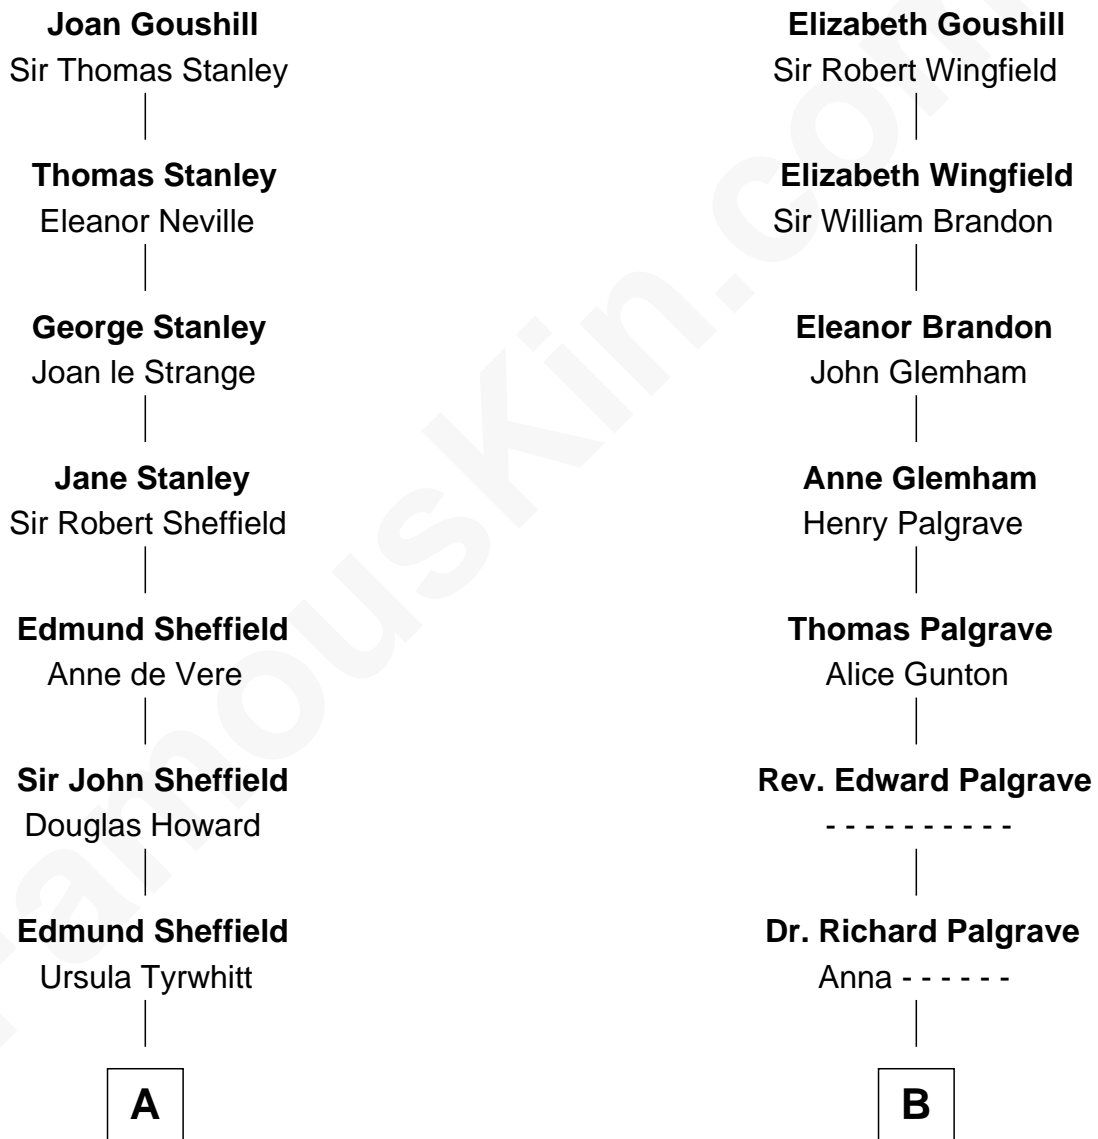

FamousKin.com

Relationship Chart of

Cara Delevingne

Fashion Model and Movie Actress

13th cousin 5 times removed of

Shubael D. Childs

Founder of S.D. Childs & Company

Sir Robert Goushill

Elizabeth Fitzalan

Pandora Anne Stevens
Charles Hamar Delevingne

Cara Delevingne
Model and Actress

FamousKin.com