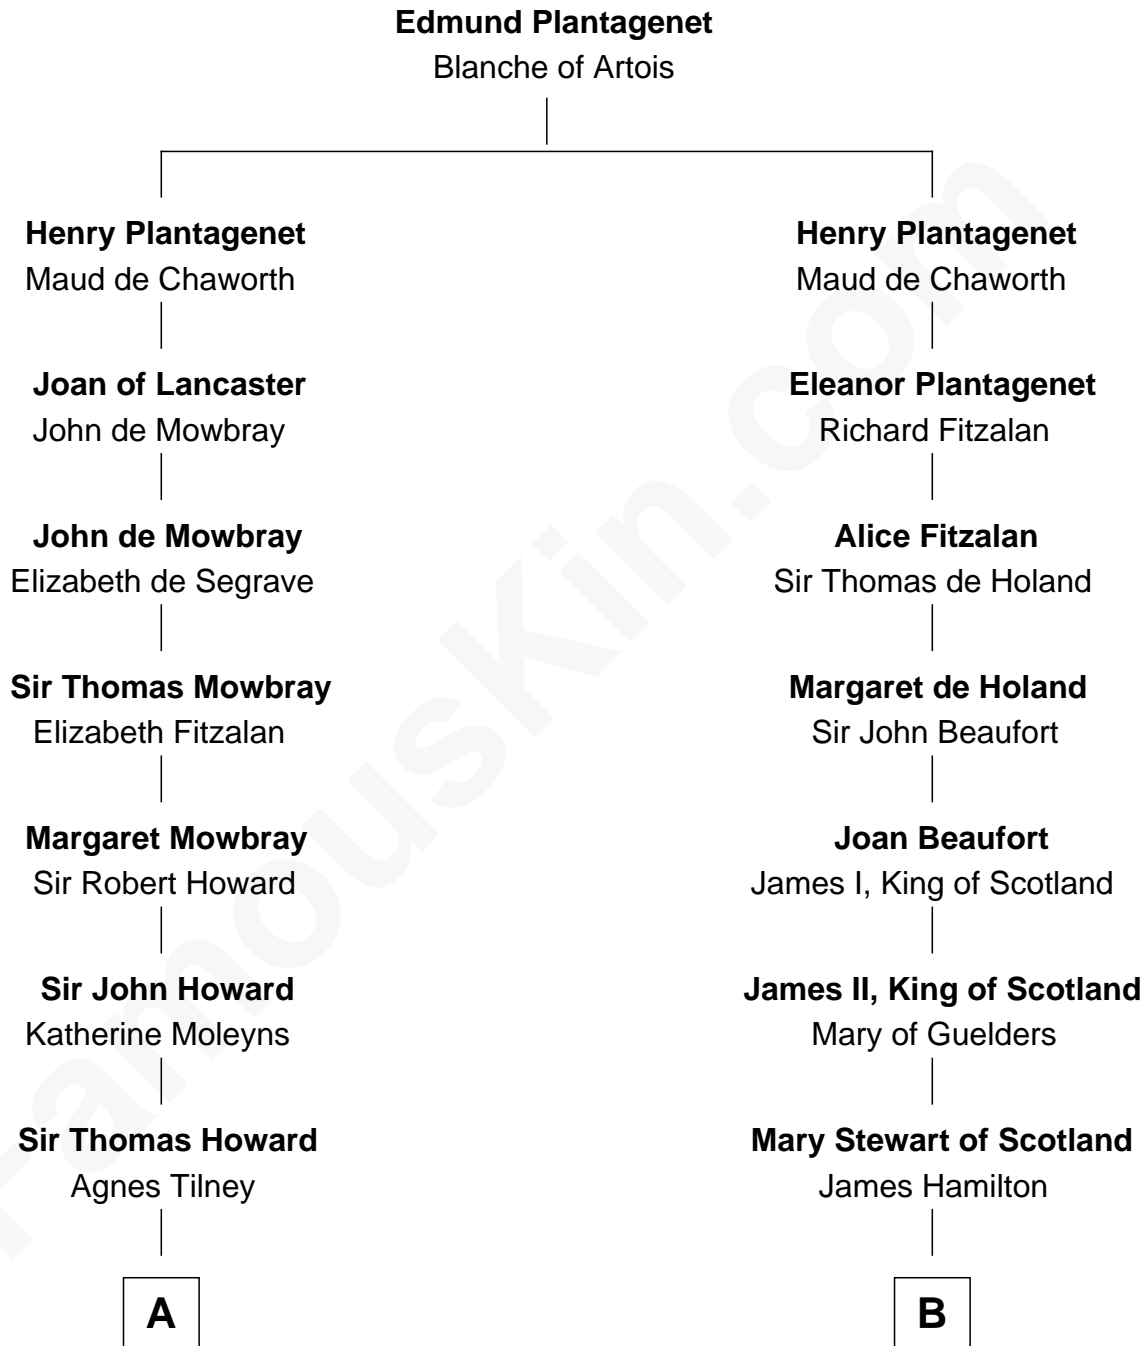

FamousKin.com

Relationship Chart of

Cara Delevingne

Fashion Model and Movie Actress

17th cousin 4 times removed of

Alexander Hamilton

1st U.S. Secretary of the Treasury

C

Sir Berkeley Digby George Sheffield

Julia Mary de Tuyll van Serooskerken

John Vincent Sheffield

Anne Margaret Faudel-Phillips

Jane Armyne Sheffield

Sir Jocelyn Edward Greville Stevens

Pandora Anne Stevens

Charles Hamar Delevingne

Cara Delevingne

Model and Actress