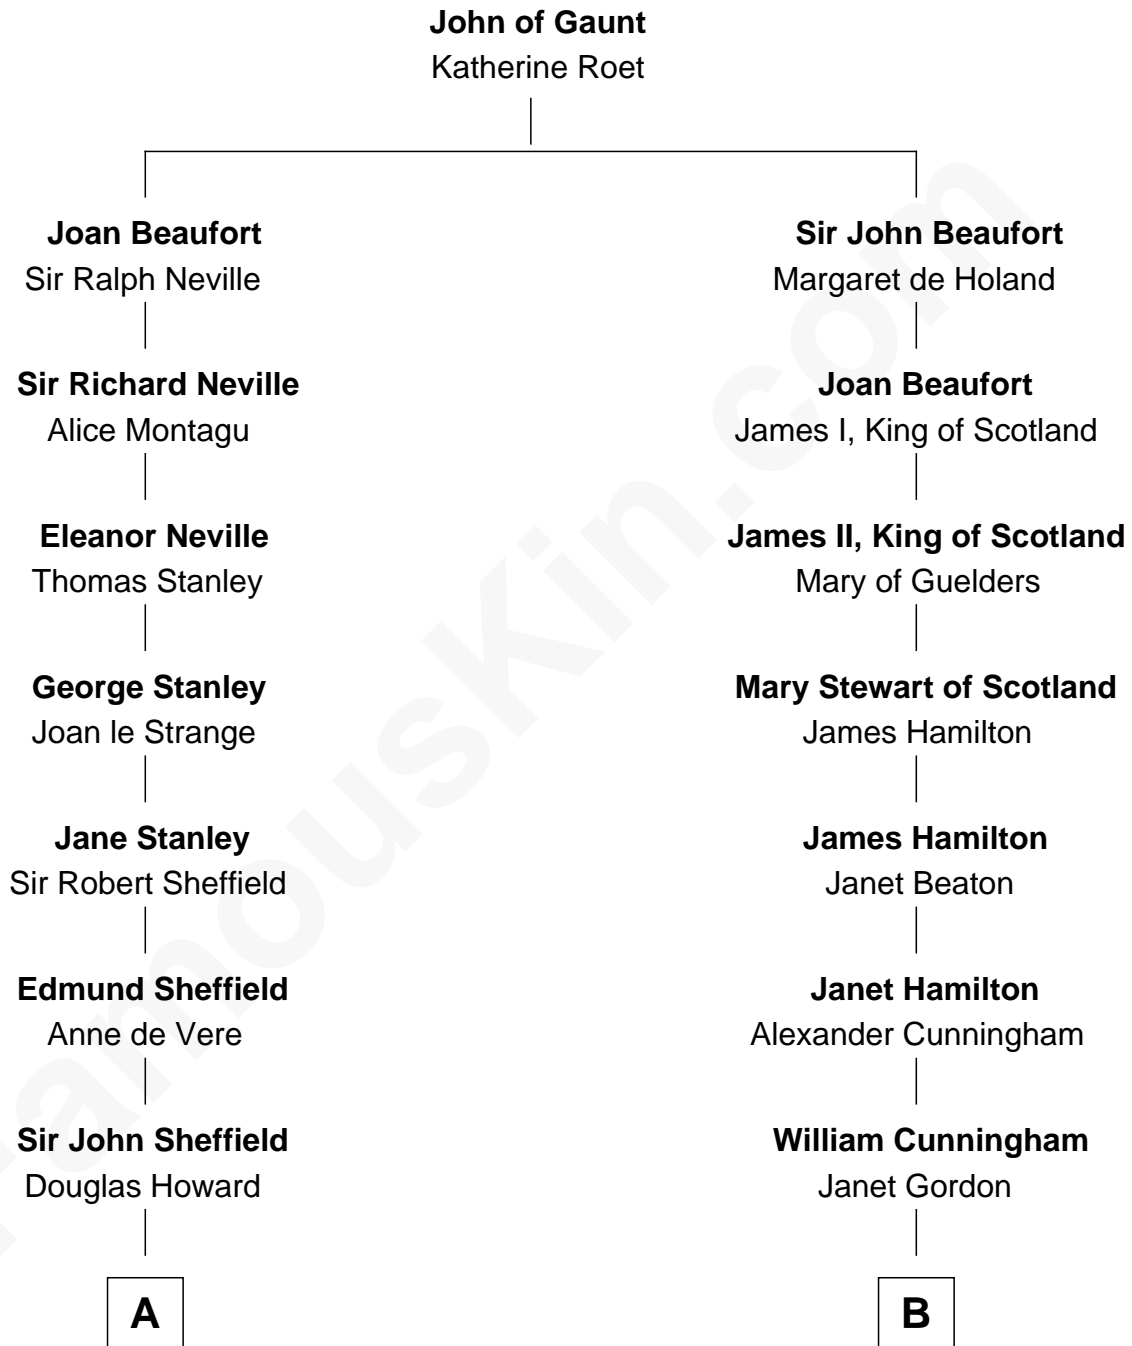

FamousKin.com

Relationship Chart of

Cara Delevingne

Fashion Model and Movie Actress

14th cousin 5 times removed of

Alexander Hamilton

1st U.S. Secretary of the Treasury

C

—
Jane Armyne Sheffield

Sir Jocelyn Edward Greville Stevens

—
Pandora Anne Stevens

Charles Hamar Delevingne

—
Cara Delevingne

Model and Actress

FamousKin.com