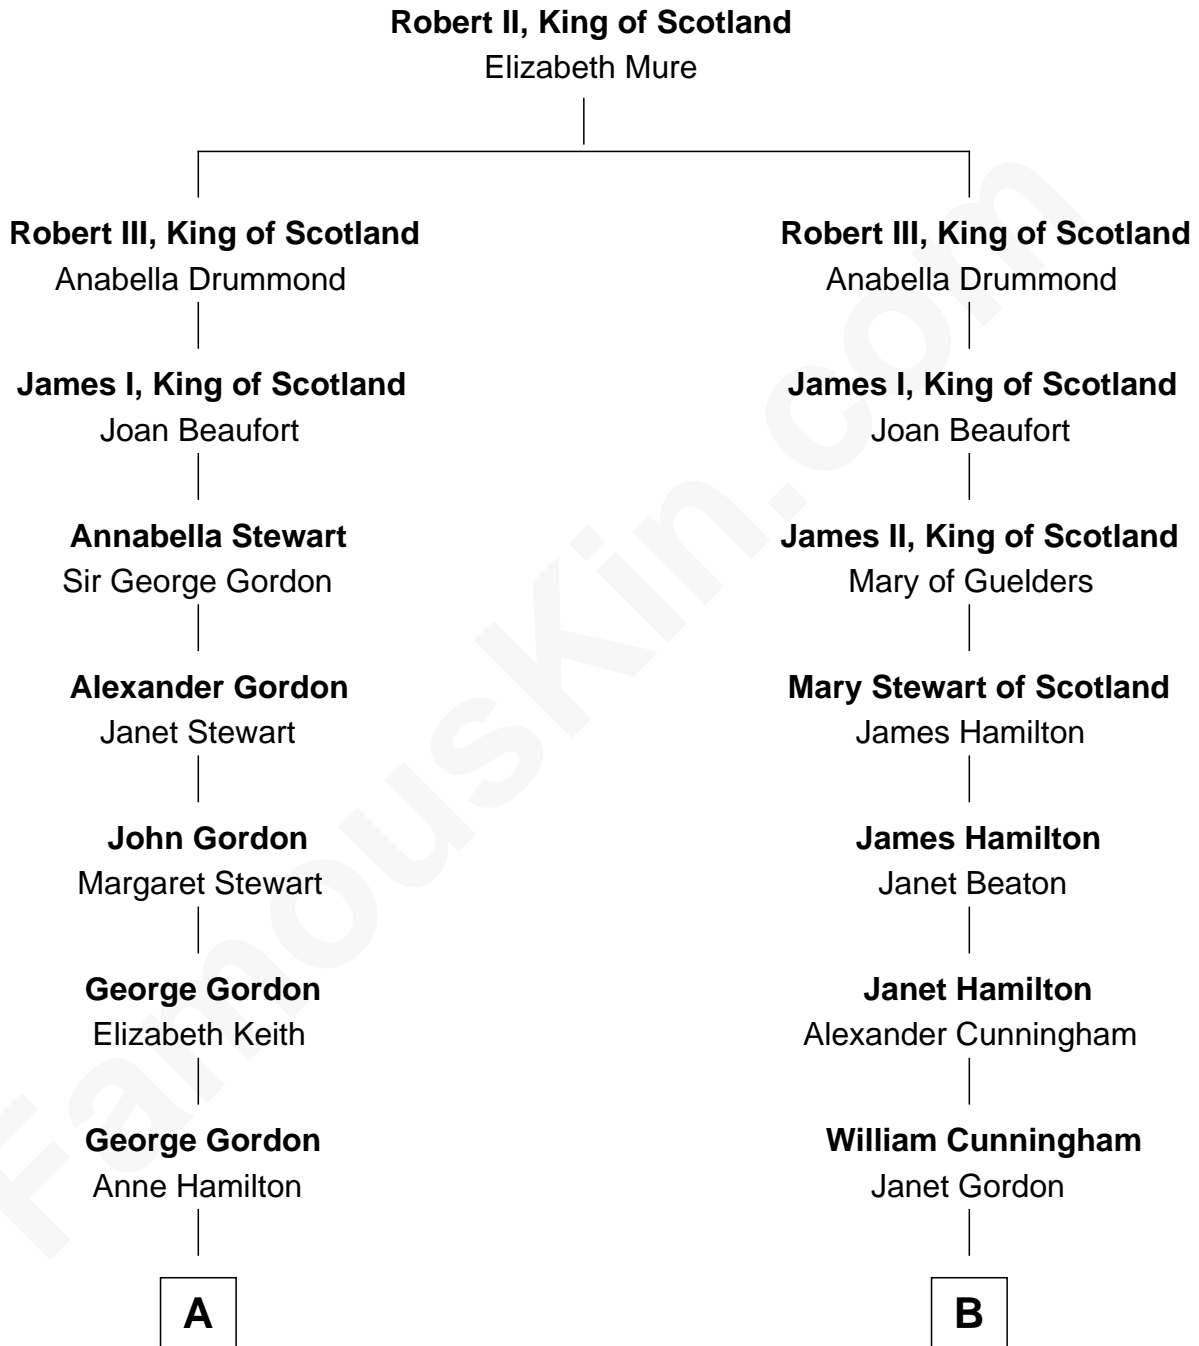

FamousKin.com

Relationship Chart of

Cara Delevingne

Fashion Model and Movie Actress

14th cousin 6 times removed of

Alexander Hamilton

1st U.S. Secretary of the Treasury

C

Anne Margaret Faudel-Phillips

John Vincent Sheffield

Jane Armyne Sheffield

Sir Jocelyn Edward Greville Stevens

Pandora Anne Stevens

Charles Hamar Delevingne

Cara Delevingne

Model and Actress