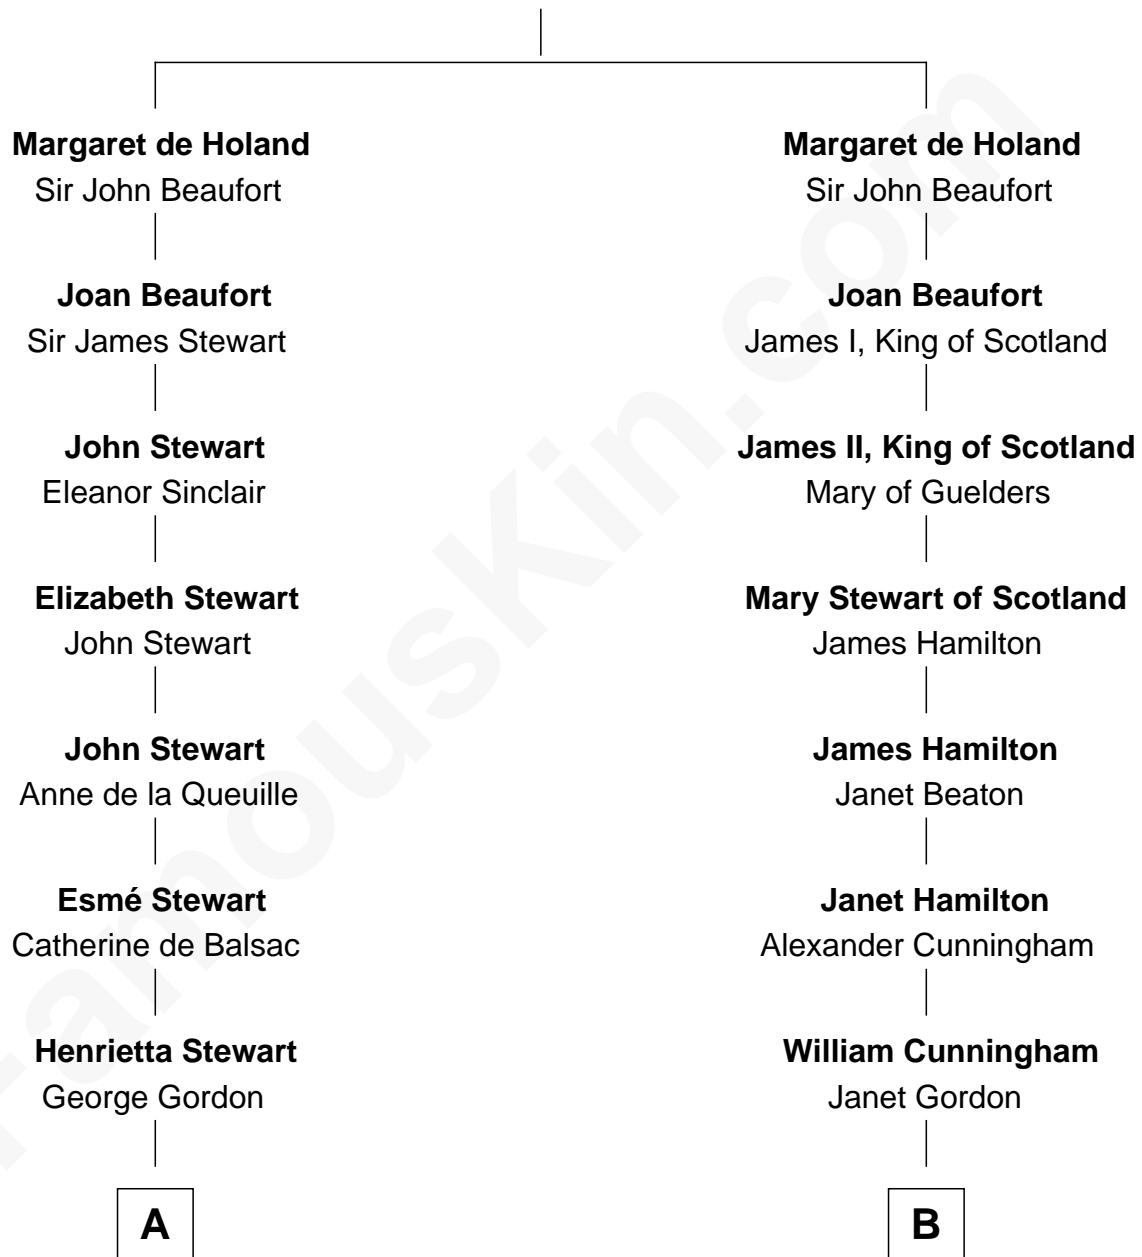

FamousKin.com

Relationship Chart of

Cara Delevingne

Fashion Model and Movie Actress

14th cousin 5 times removed of

Alexander Hamilton

1st U.S. Secretary of the Treasury

Sir Thomas de Holand

Alice Fitzalan

C

—
Jane Armyne Sheffield

Sir Jocelyn Edward Greville Stevens

—
Pandora Anne Stevens

Charles Hamar Delevingne

—
Cara Delevingne

Model and Actress