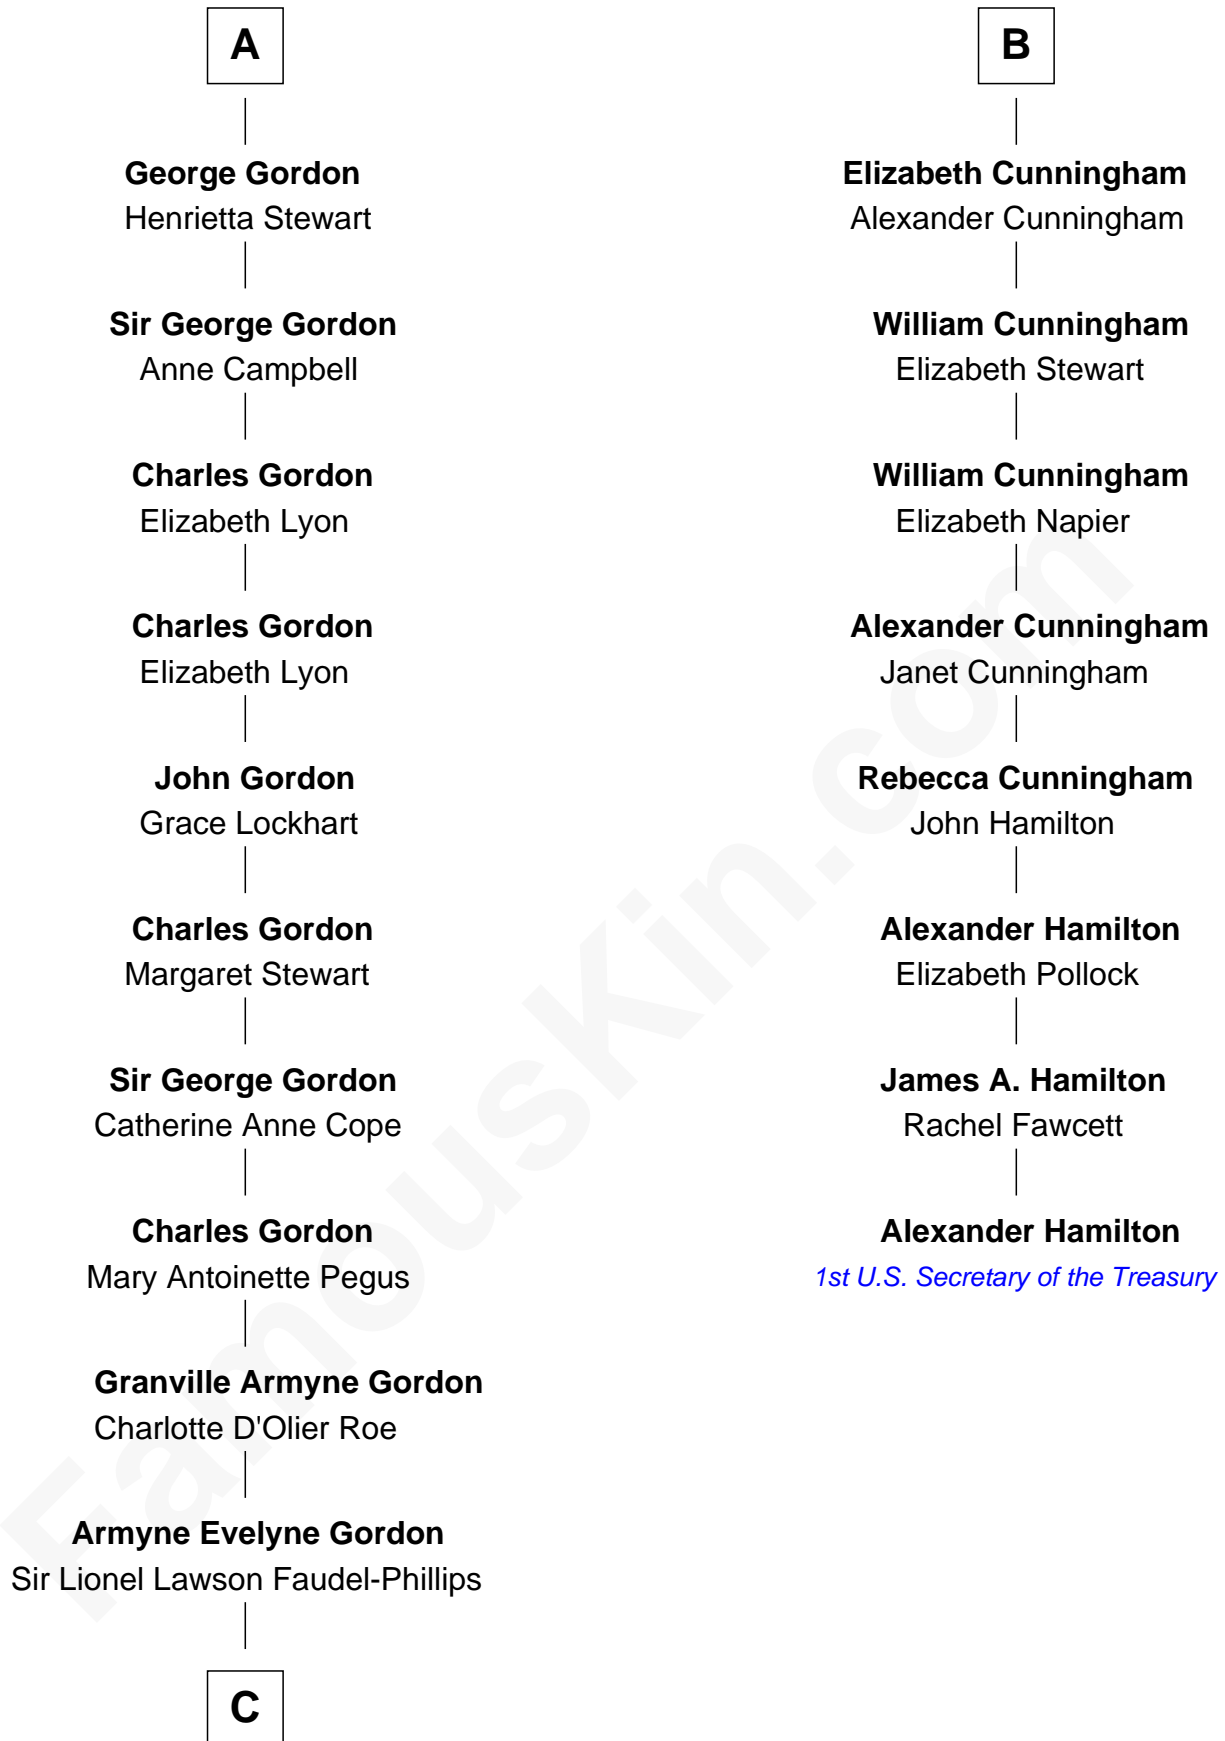

## Relationship Chart of

### Cara Delevingne

*Fashion Model and Movie Actress*

14th cousin 6 times removed of

### Alexander Hamilton

*1st U.S. Secretary of the Treasury*

**C**

**Anne Margaret Faudel-Phillips**

John Vincent Sheffield

**Jane Armyne Sheffield**

Sir Jocelyn Edward Greville Stevens

**Pandora Anne Stevens**