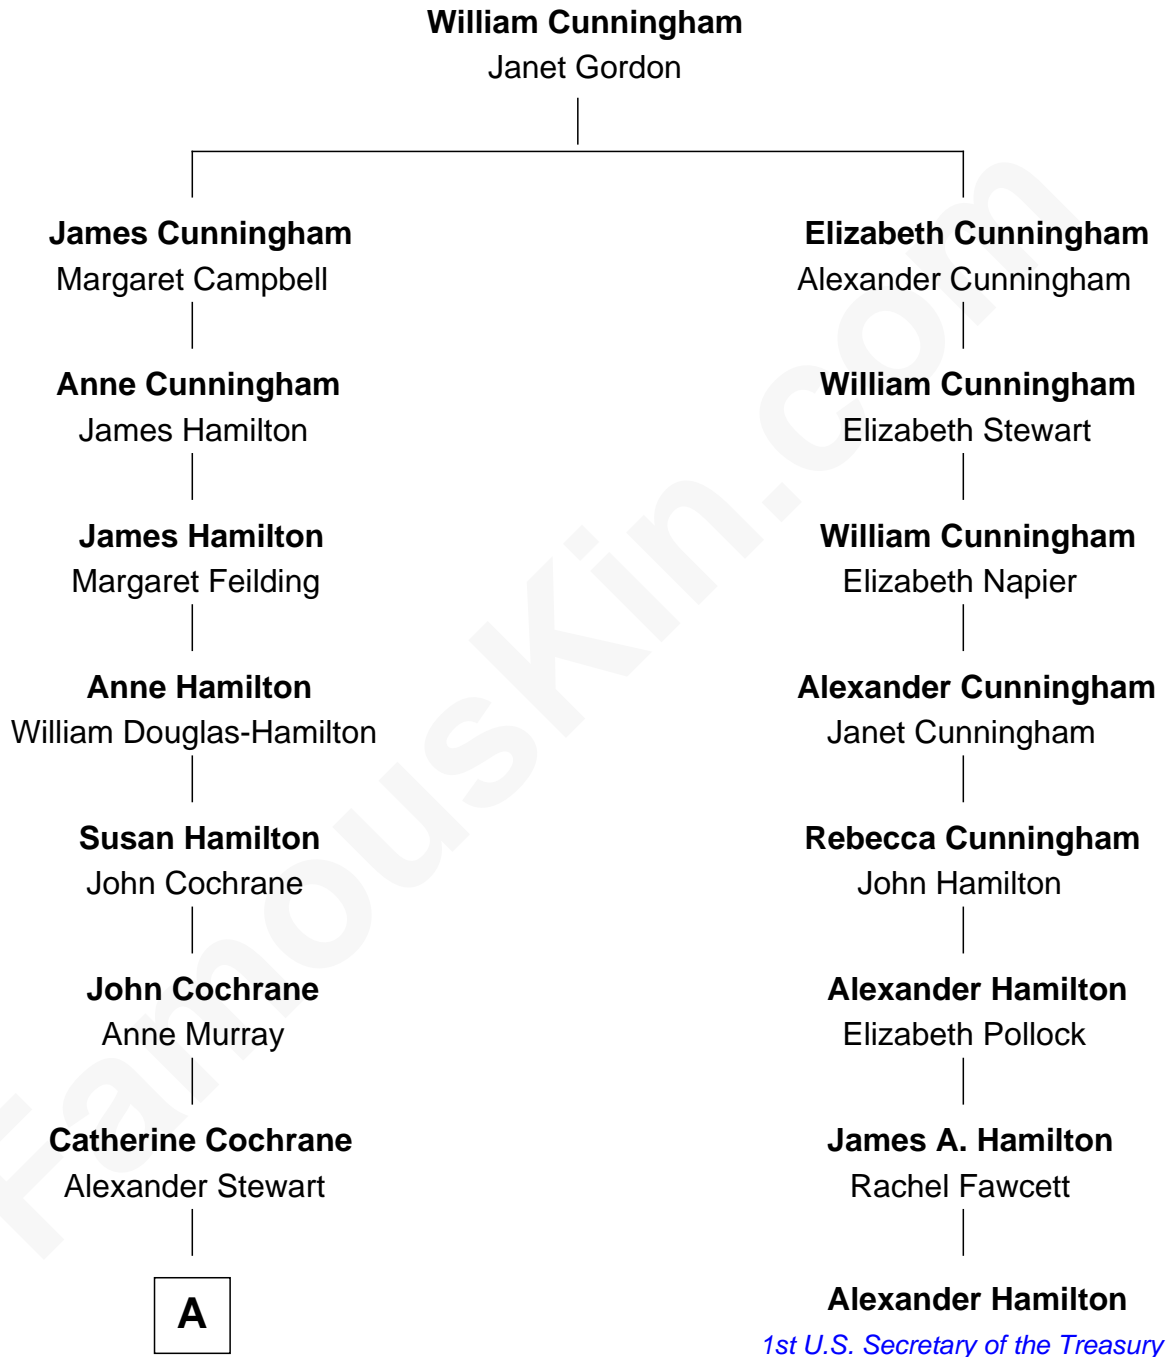

FamousKin.com

Relationship Chart of

Cara Delevingne

Fashion Model and Movie Actress

7th cousin 8 times removed of

Alexander Hamilton

1st U.S. Secretary of the Treasury

A

—
Margaret Stewart

Charles Gordon

—
Sir George Gordon

Catherine Anne Cope

—
Charles Gordon

Mary Antoinette Pegus

—
Granville Armyne Gordon

Charlotte D'Olier Roe

—
Armyne Evelyne Gordon

Sir Lionel Lawson Faudel-Phillips

—
Anne Margaret Faudel-Phillips

John Vincent Sheffield

—
Jane Armyne Sheffield

Sir Jocelyn Edward Greville Stevens

—
Pandora Anne Stevens

Charles Hamar Delevingne