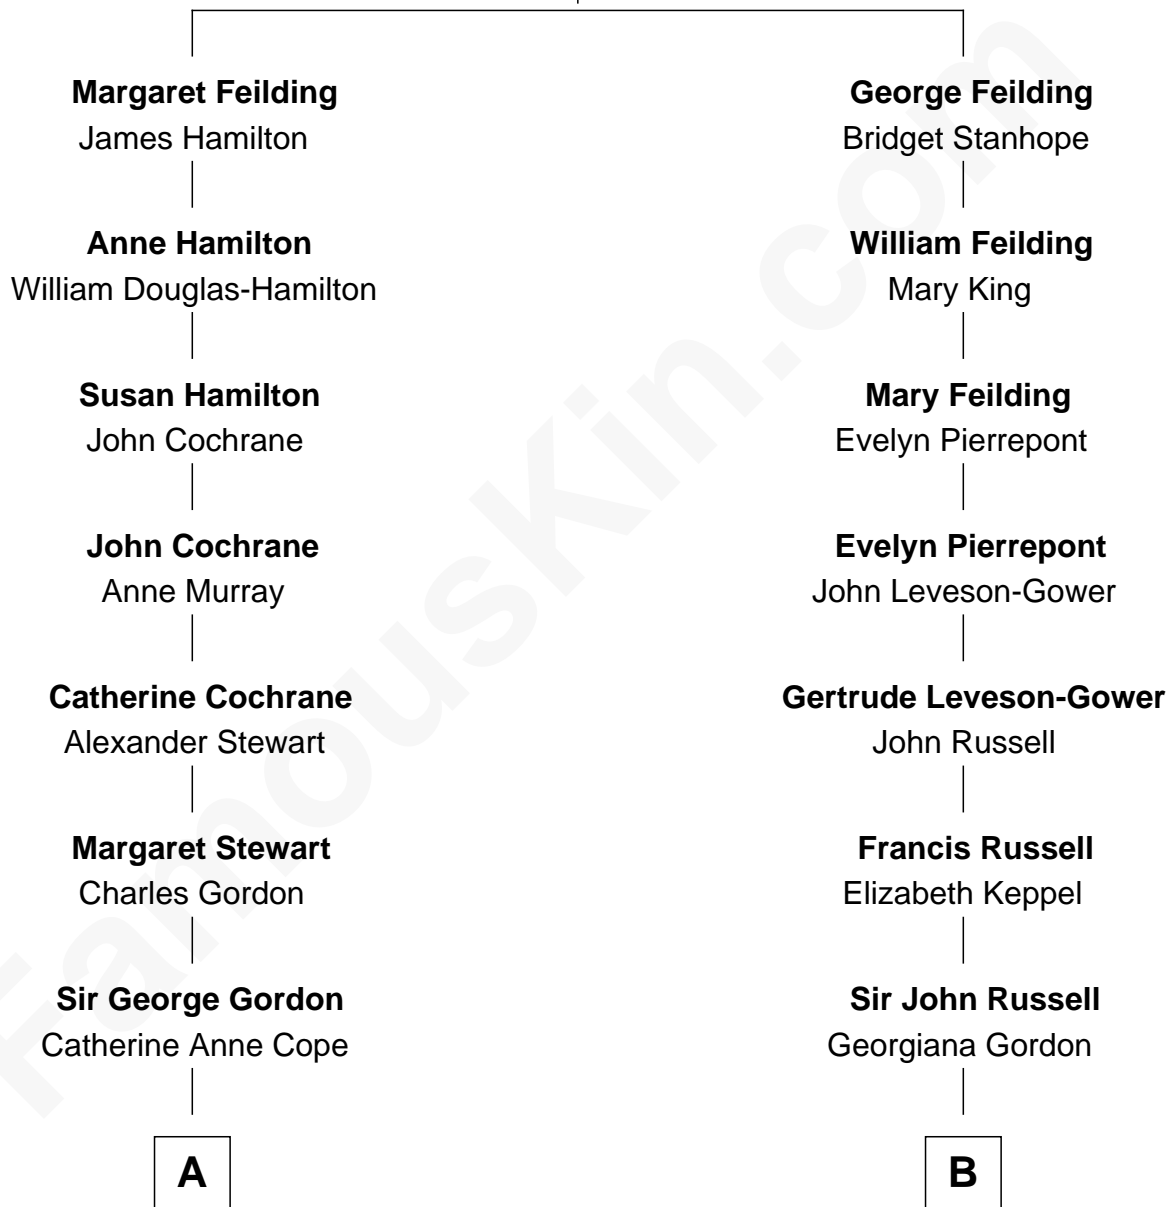

FamousKin.com Relationship Chart of

Cara Delevingne

Fashion Model and Movie Actress

13th cousin of

Prince William

Prince of Wales

William Feilding

Susan Villiers

A

Charles Gordon
Mary Antoinette Pegus

Granville Armyne Gordon
Charlotte D'Olier Roe

Armyne Evelyne Gordon
Sir Lionel Lawson Faudel-Phillips

Anne Margaret Faudel-Phillips
John Vincent Sheffield

Jane Armyne Sheffield
Sir Jocelyn Edward Greville Stevens