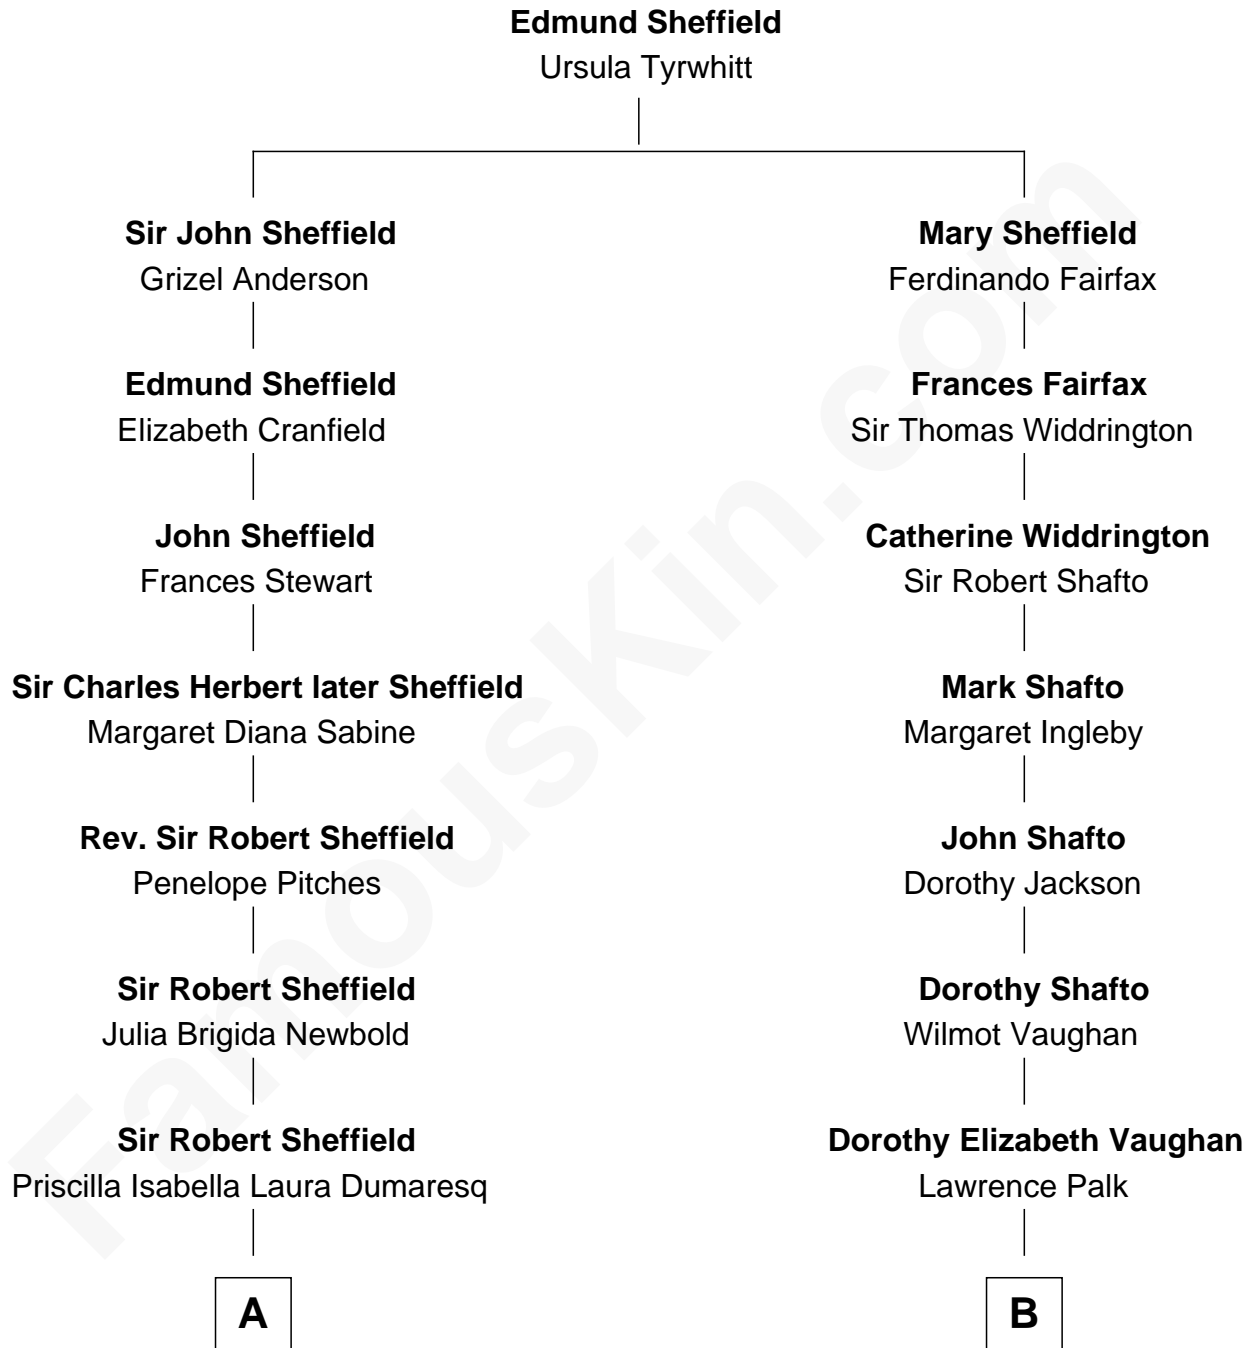

## Relationship Chart of

### Cara Delevingne

*Fashion Model and Movie Actress*

11th cousin 2 times removed of

**Prince William**

*Prince of Wales*

**A**

**Sir Berkeley Digby George Sheffield**  
Julia Mary de Tuyll van Serooskerken

**John Vincent Sheffield**  
Anne Margaret Faudel-Phillips

**Jane Armyne Sheffield**  
Sir Jocelyn Edward Greville Stevens

**Pandora Anne Stevens**  
Charles Hamar Delevingne

**Cara Delevingne**  
*Model and Actress*