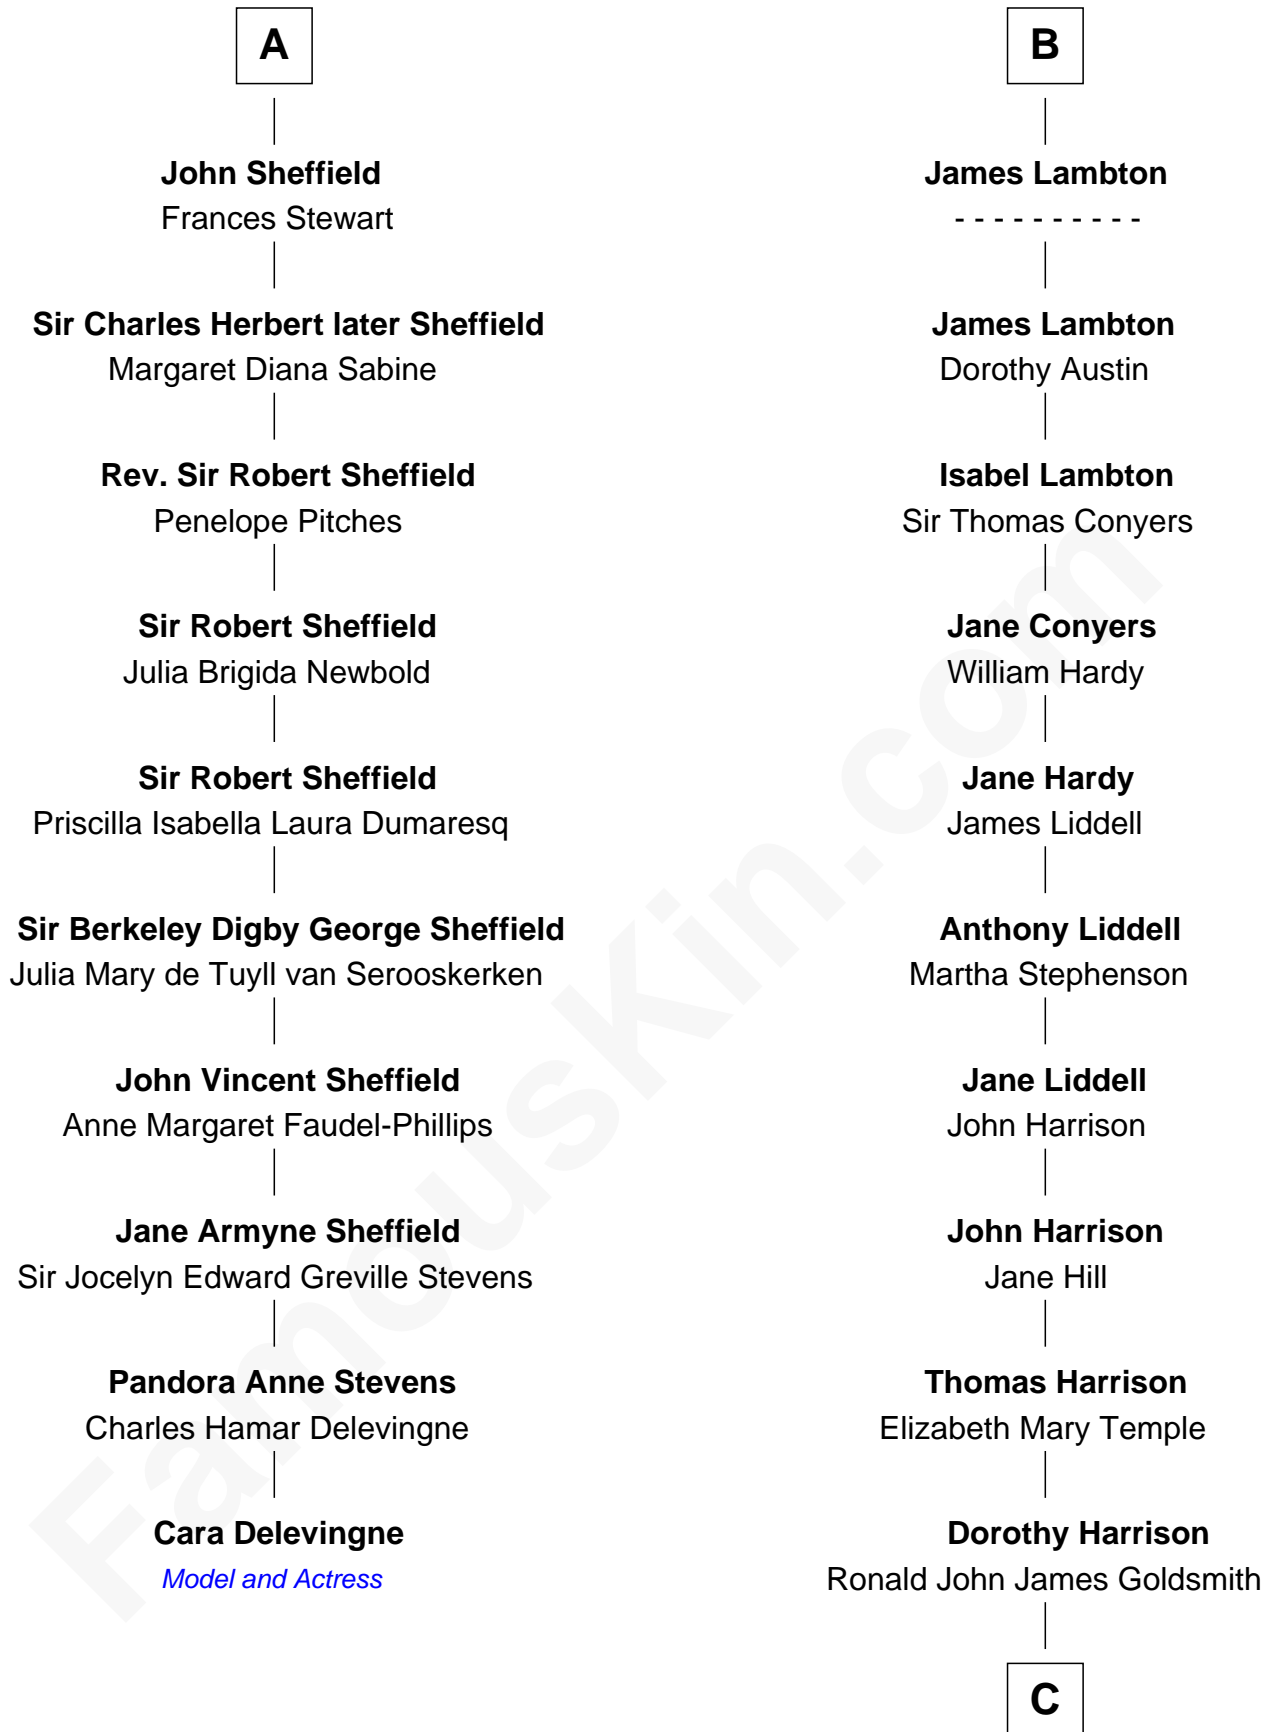

FamousKin.com

Relationship Chart of

Cara Delevingne

Fashion Model and Movie Actress

16th cousin 2 times removed of

Catherine Middleton

Princess of Wales

Sir John Hastings

Anne Morley

Carole Elizabeth Goldsmith
Michael Francis Middleton

Catherine Middleton
Princess of Wales

FamousKin.com