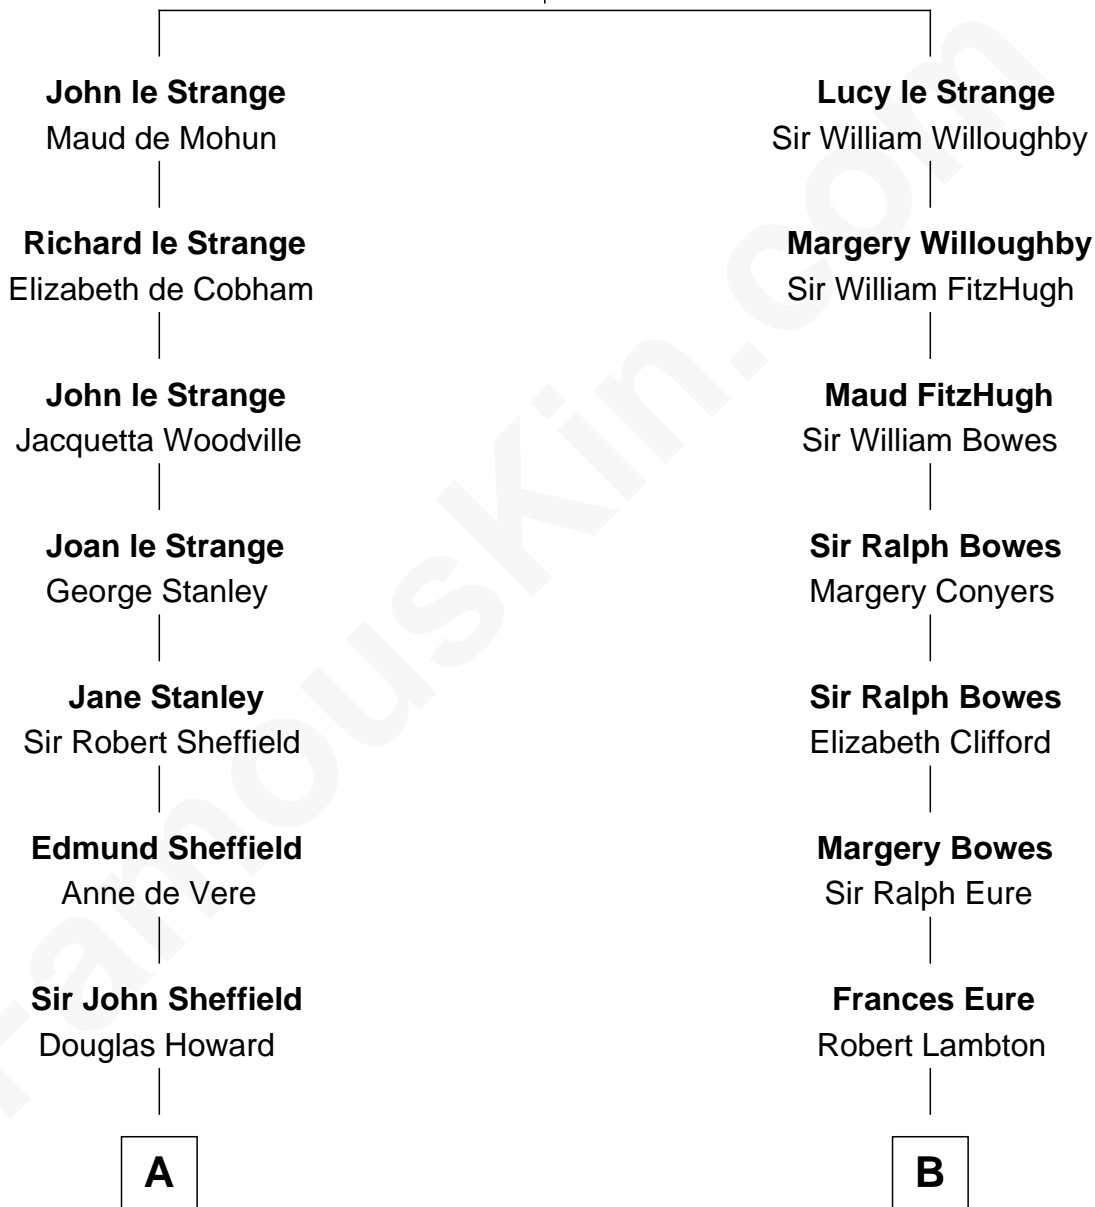

FamousKin.com

Relationship Chart of

Cara Delevingne

Fashion Model and Movie Actress

19th cousin 1 time removed of

Catherine Middleton

Princess of Wales

Sir Roger le Strange

Aline Fitzalan

C

Jane Armyne Sheffield
Sir Jocelyn Edward Greville Stevens

Pandora Anne Stevens
Charles Hamar Delevingne

Cara Delevingne
Model and Actress

D

Thomas Harrison
Elizabeth Mary Temple

Dorothy Harrison
Ronald John James Goldsmith