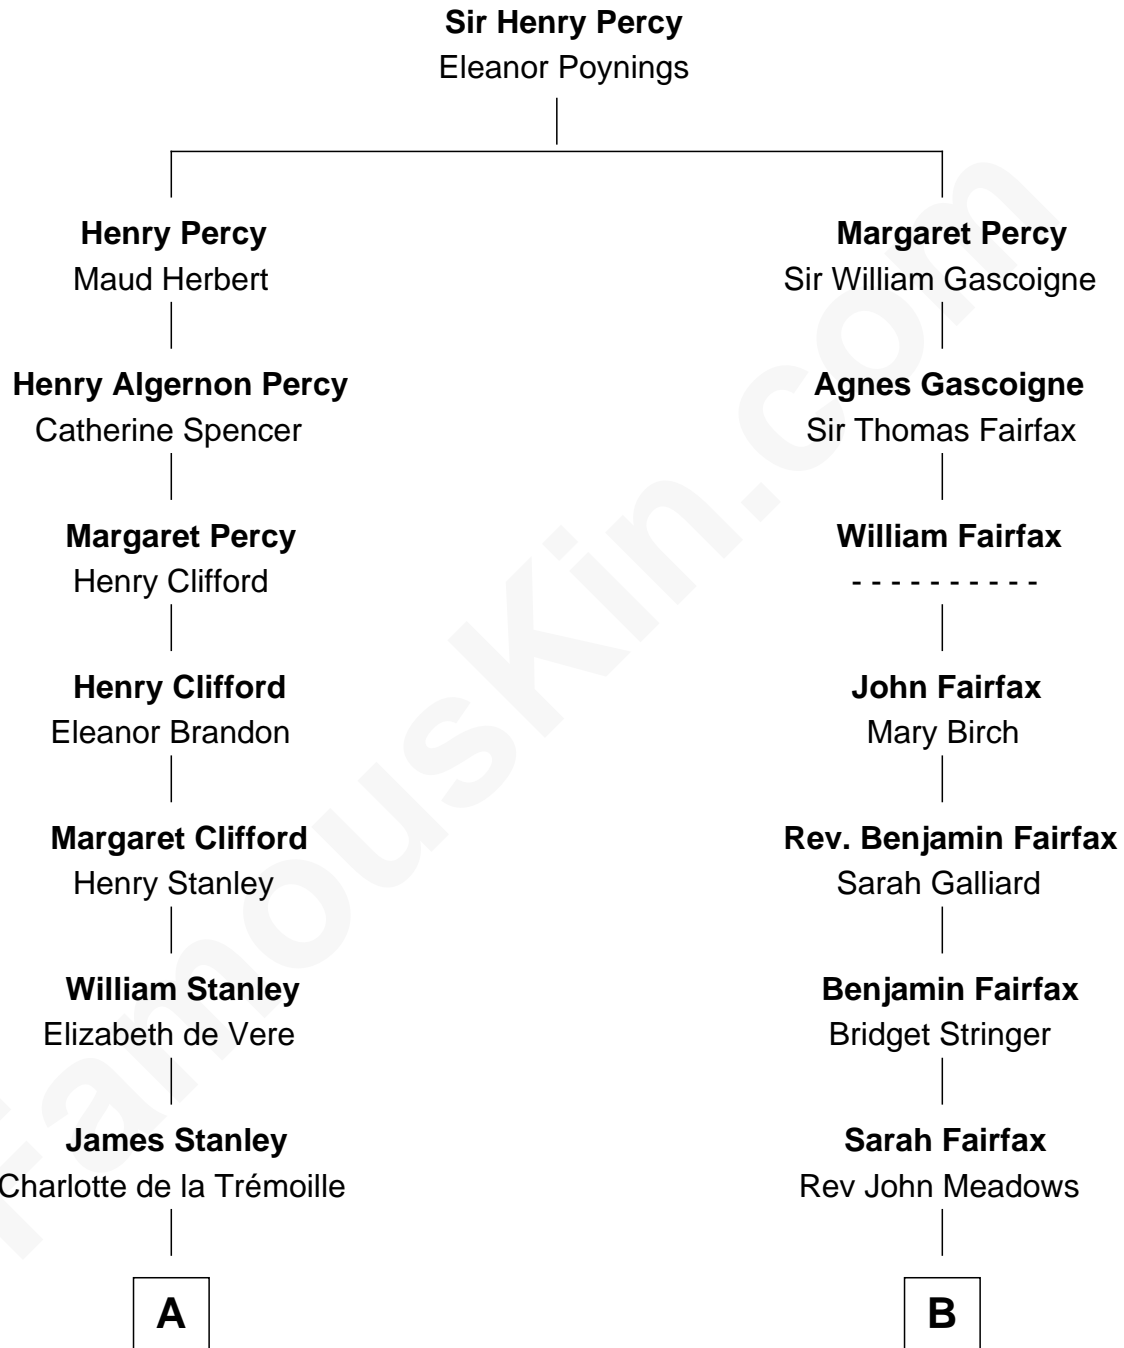

FamousKin.com

Relationship Chart of

Cara Delevingne

Fashion Model and Movie Actress

16th cousin 3 times removed of

Catherine Middleton

Princess of Wales

C

—
Jane Armyne Sheffield

Sir Jocelyn Edward Greville Stevens

—
Pandora Anne Stevens

Charles Hamar Delevingne

—
Cara Delevingne

Model and Actress

FamousKin.com