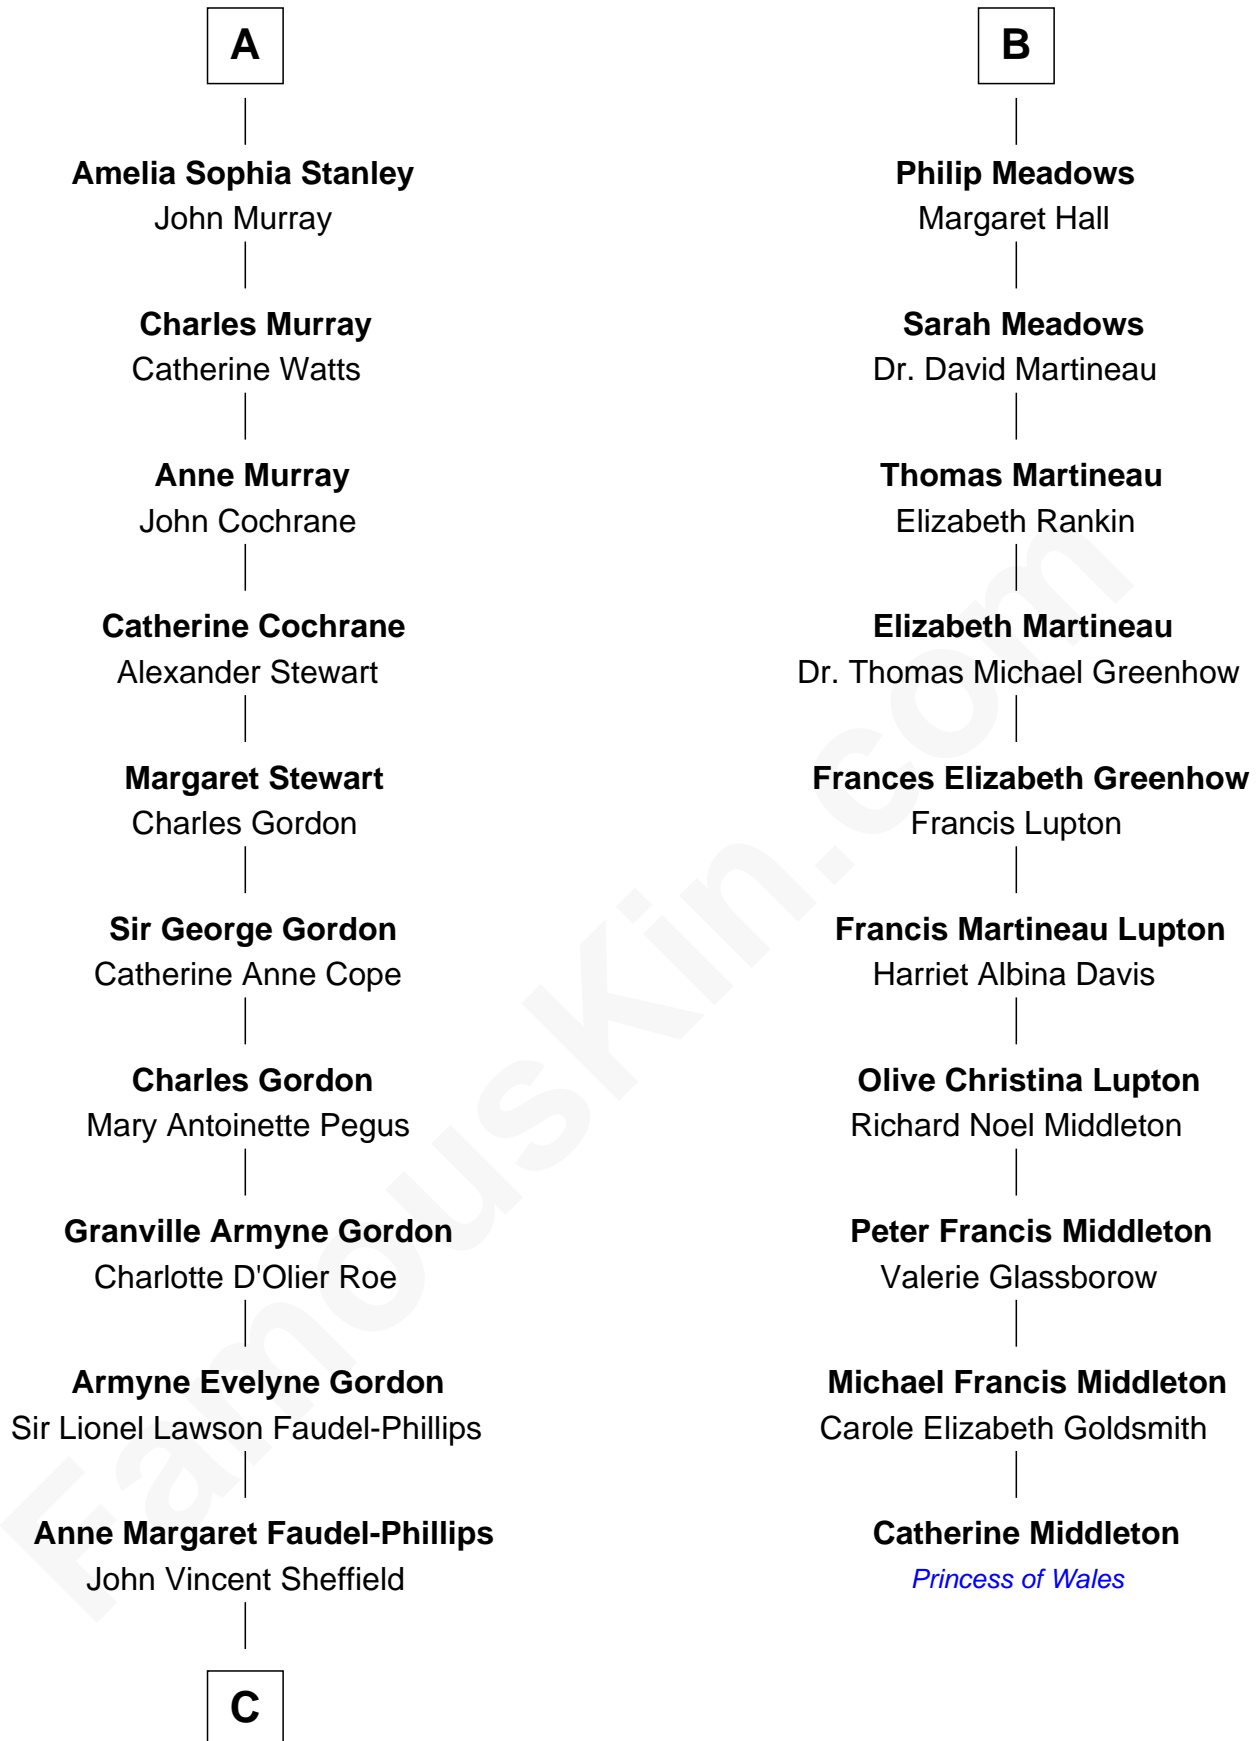

FamousKin.com

Relationship Chart of

Cara Delevingne

Fashion Model and Movie Actress

16th cousin 3 times removed of

Catherine Middleton

Princess of Wales

C

—
Jane Armyne Sheffield

Sir Jocelyn Edward Greville Stevens

—
Pandora Anne Stevens

Charles Hamar Delevingne

—
Cara Delevingne

Model and Actress

FamousKin.com