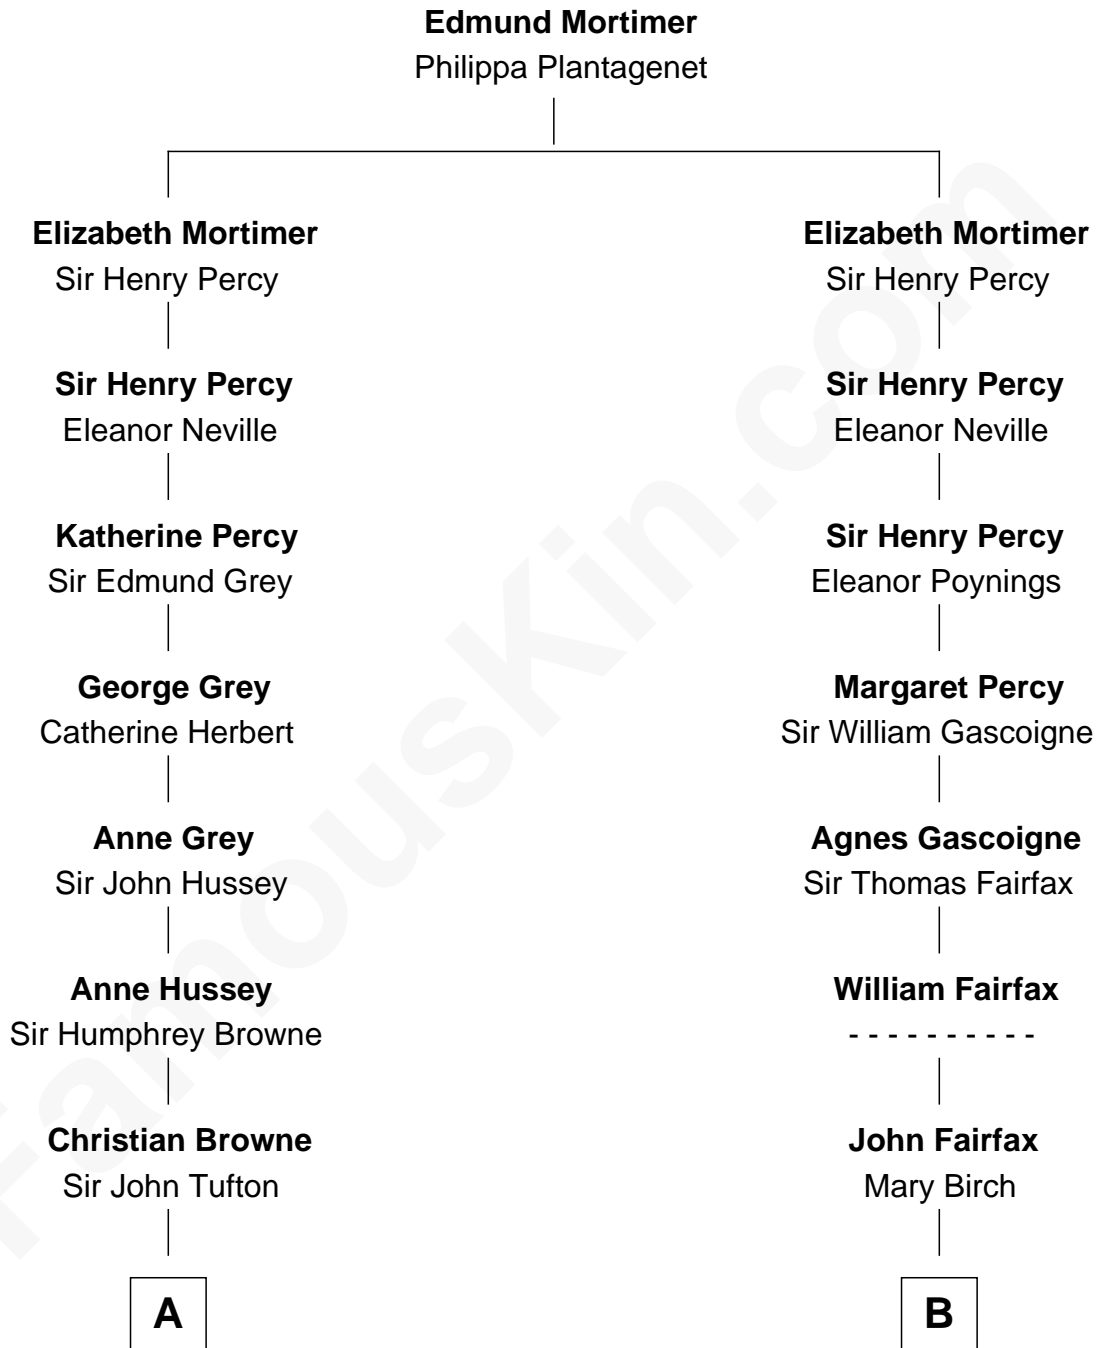

FamousKin.com

Relationship Chart of

Cara Delevingne

Fashion Model and Movie Actress

19th cousin 1 time removed of

Catherine Middleton

Princess of Wales

C

Anne Margaret Faudel-Phillips

John Vincent Sheffield

Jane Armyne Sheffield

Sir Jocelyn Edward Greville Stevens

Pandora Anne Stevens

Charles Hamar Delevingne

Cara Delevingne

Model and Actress

D

Peter Francis Middleton

Valerie Glassborow

Michael Francis Middleton

Carole Elizabeth Goldsmith

Catherine Middleton

Princess of Wales