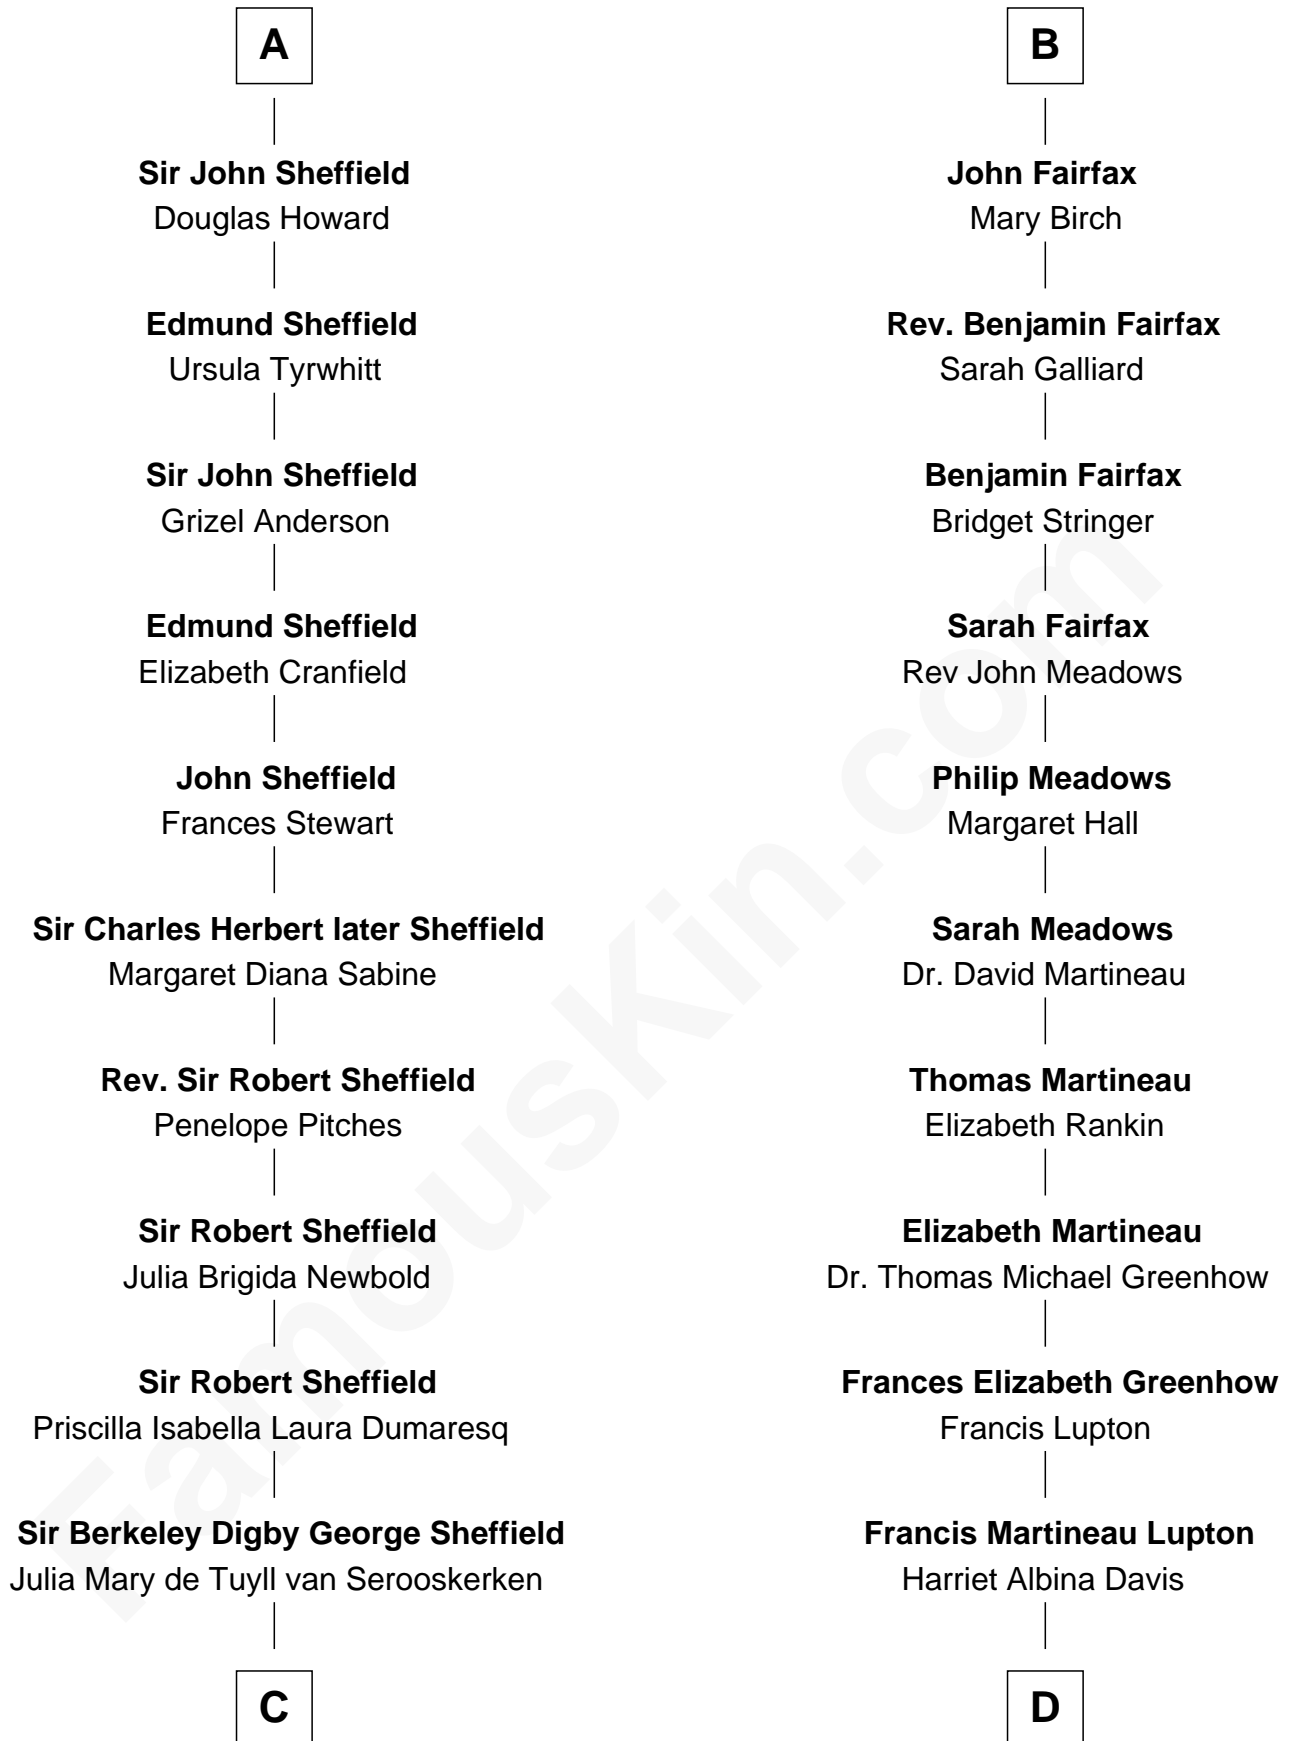

FamousKin.com Relationship Chart of

Cara Delevingne

Fashion Model and Movie Actress

20th cousin of

Catherine Middleton

Princess of Wales

Edward III, King of England

Philippa of Hainault

C

John Vincent Sheffield
Anne Margaret Faudel-Phillips

Jane Armyne Sheffield
Sir Jocelyn Edward Greville Stevens

Pandora Anne Stevens
Charles Hamar Delevingne

Cara Delevingne
Model and Actress

D

Olive Christina Lupton
Richard Noel Middleton