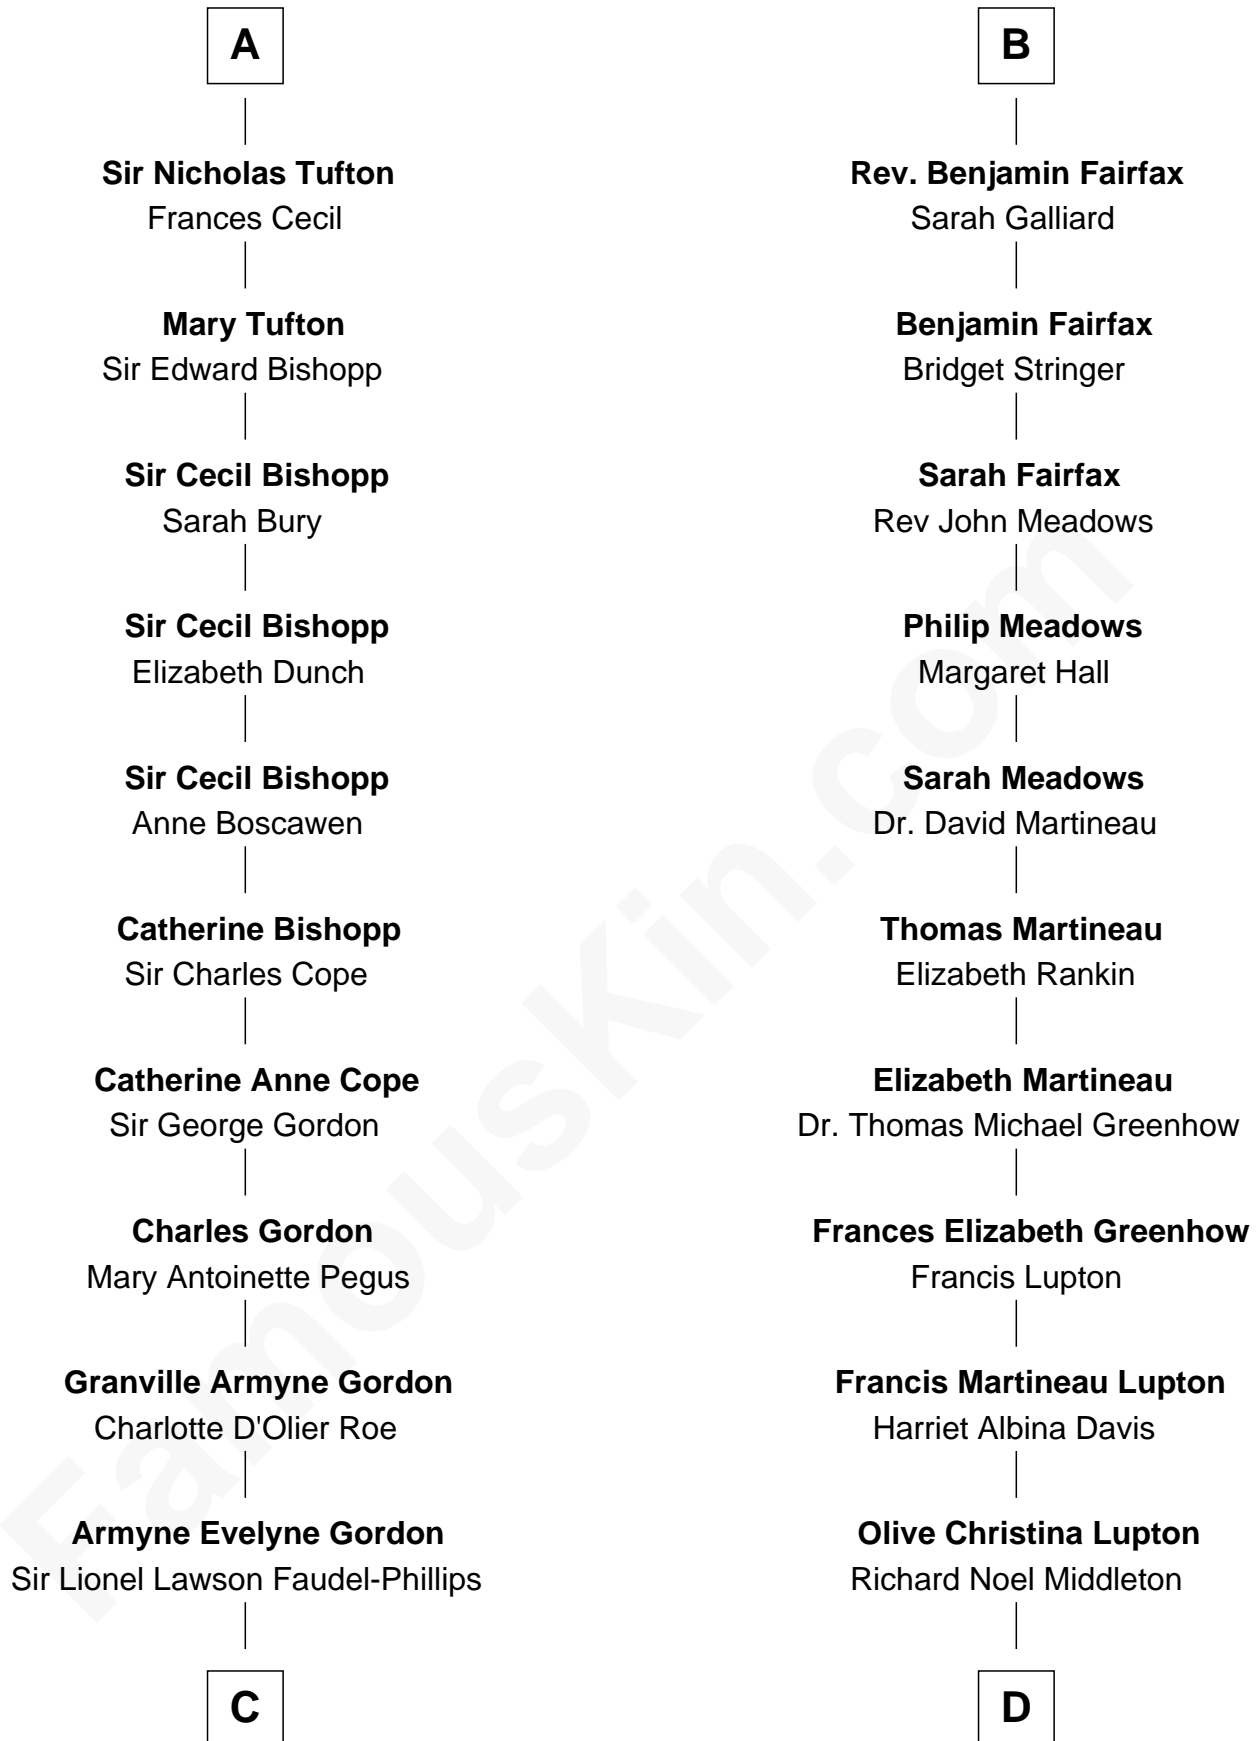

### Catherine Middleton

*Princess of Wales*

**Sir Henry Percy**  
Margaret de Neville

**Sir Henry Percy**  
Elizabeth Mortimer

**Sir Henry Percy**  
Eleanor Neville

**Katherine Percy**  
Sir Edmund Grey

**George Grey**  
Catherine Herbert

**Anne Grey**  
Sir John Hussey

**Anne Hussey**  
Sir Humphrey Browne

**Christian Browne**  
Sir John Tufton

**A**

**Sir Henry Percy**  
Elizabeth Mortimer

**Sir Henry Percy**  
Eleanor Neville

**Sir Henry Percy**  
Eleanor Poynings

**Margaret Percy**  
Sir William Gascoigne

**Agnes Gascoigne**  
Sir Thomas Fairfax

**William Fairfax**  
-----

**John Fairfax**  
Mary Birch

**B**

**C**

**Anne Margaret Faudel-Phillips**

John Vincent Sheffield