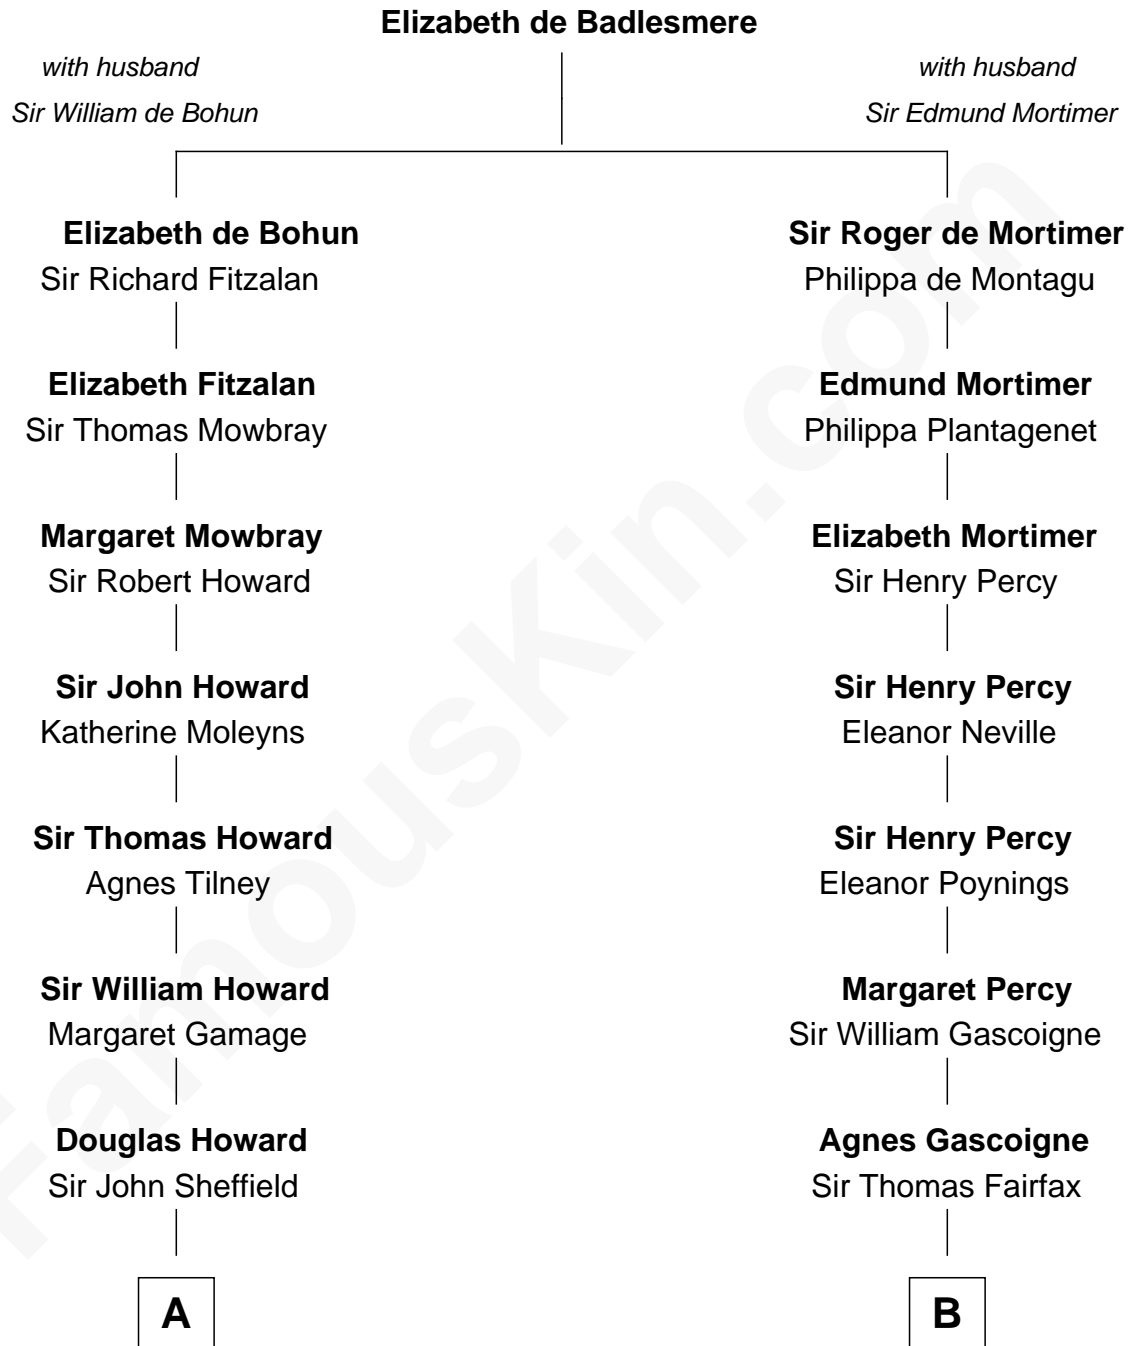

FamousKin.com

Relationship Chart of

Cara Delevingne

Fashion Model and Movie Actress

19th cousin 2 times removed of

Catherine Middleton

Princess of Wales

C

Jane Armyne Sheffield
Sir Jocelyn Edward Greville Stevens

Pandora Anne Stevens
Charles Hamar Delevingne

Cara Delevingne
Model and Actress

D

Francis Martineau Lupton
Harriet Albina Davis

Olive Christina Lupton
Richard Noel Middleton