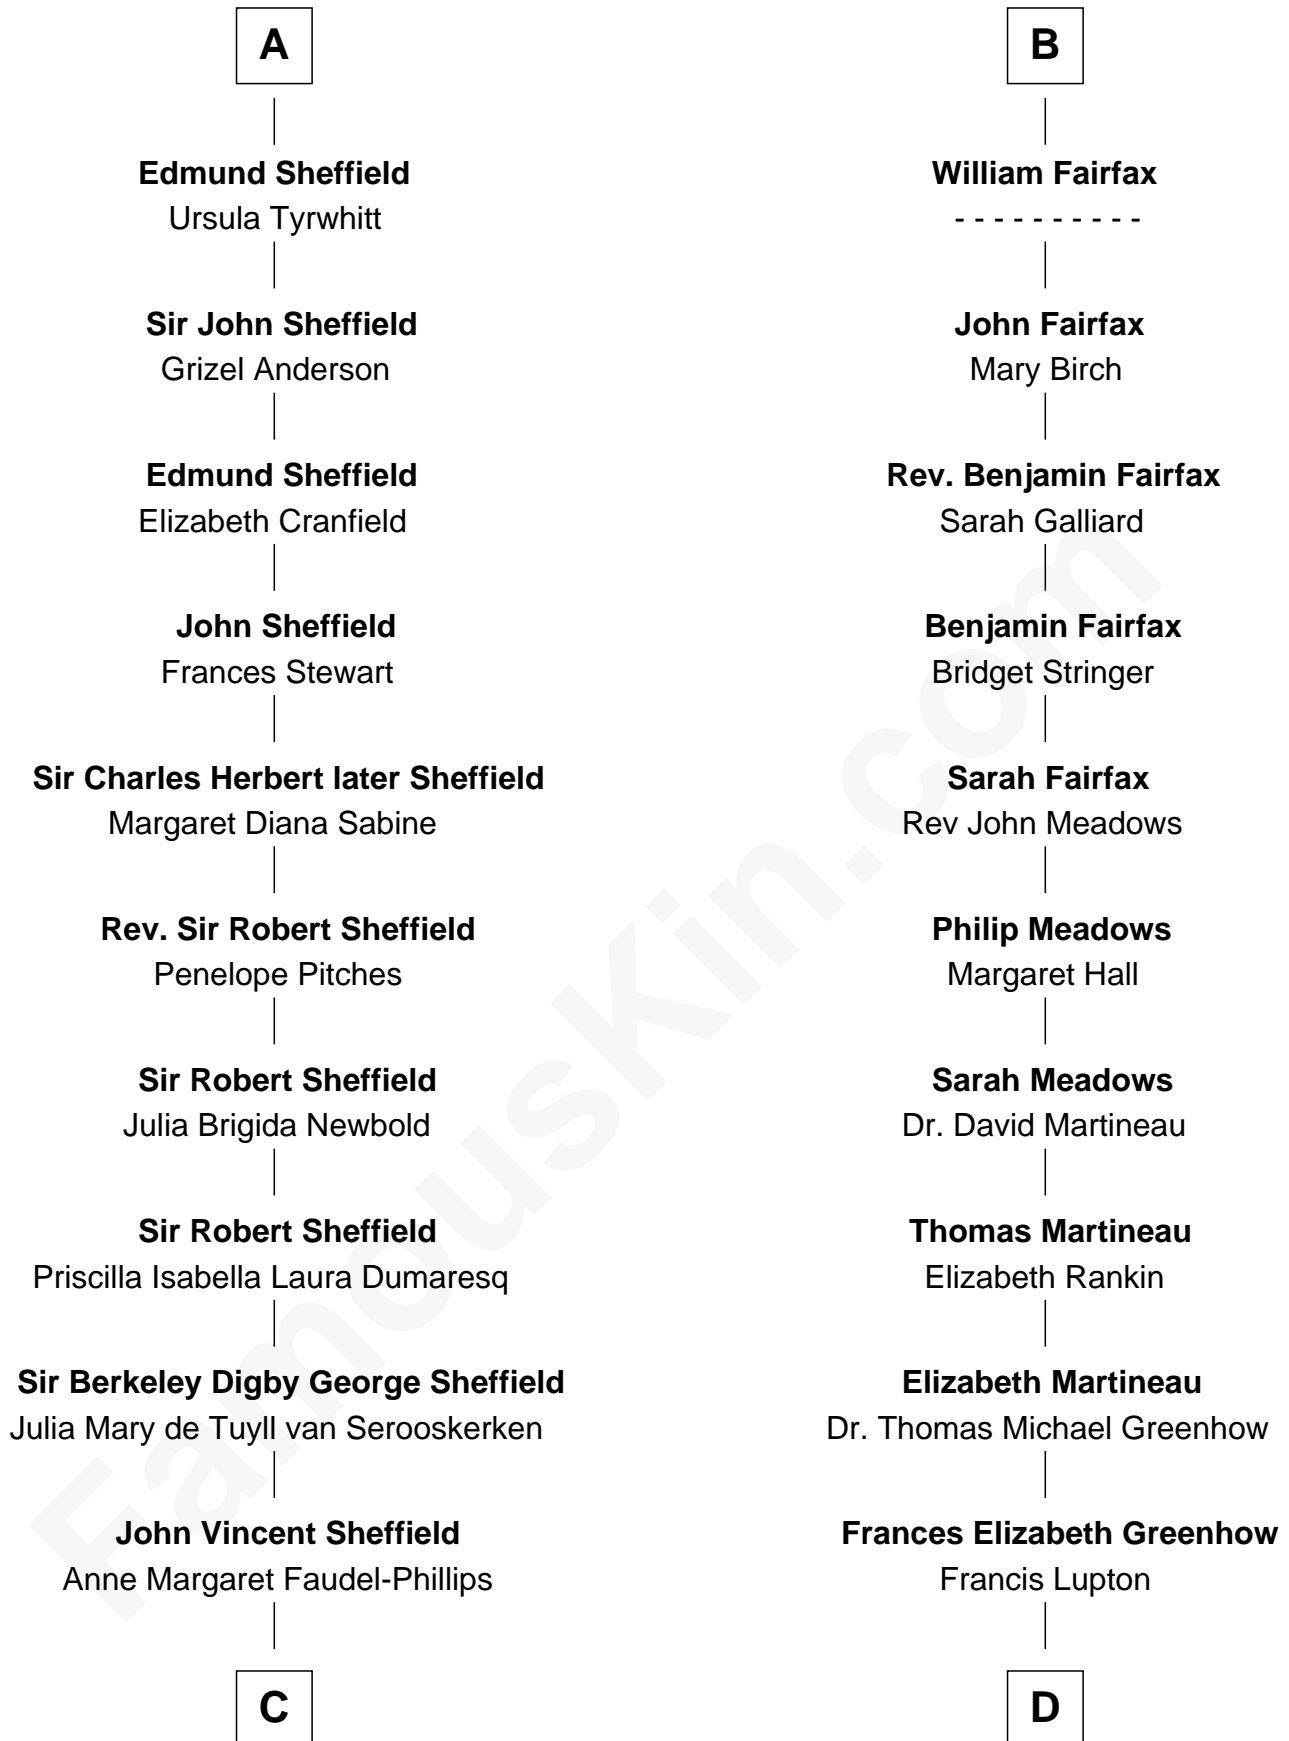

FamousKin.com

Relationship Chart of

Cara Delevingne

Fashion Model and Movie Actress

19th cousin 2 times removed of

Catherine Middleton

Princess of Wales

C

Jane Armyne Sheffield
Sir Jocelyn Edward Greville Stevens

Pandora Anne Stevens
Charles Hamar Delevingne

Cara Delevingne
Model and Actress

D

Francis Martineau Lupton
Harriet Albina Davis

Olive Christina Lupton
Richard Noel Middleton