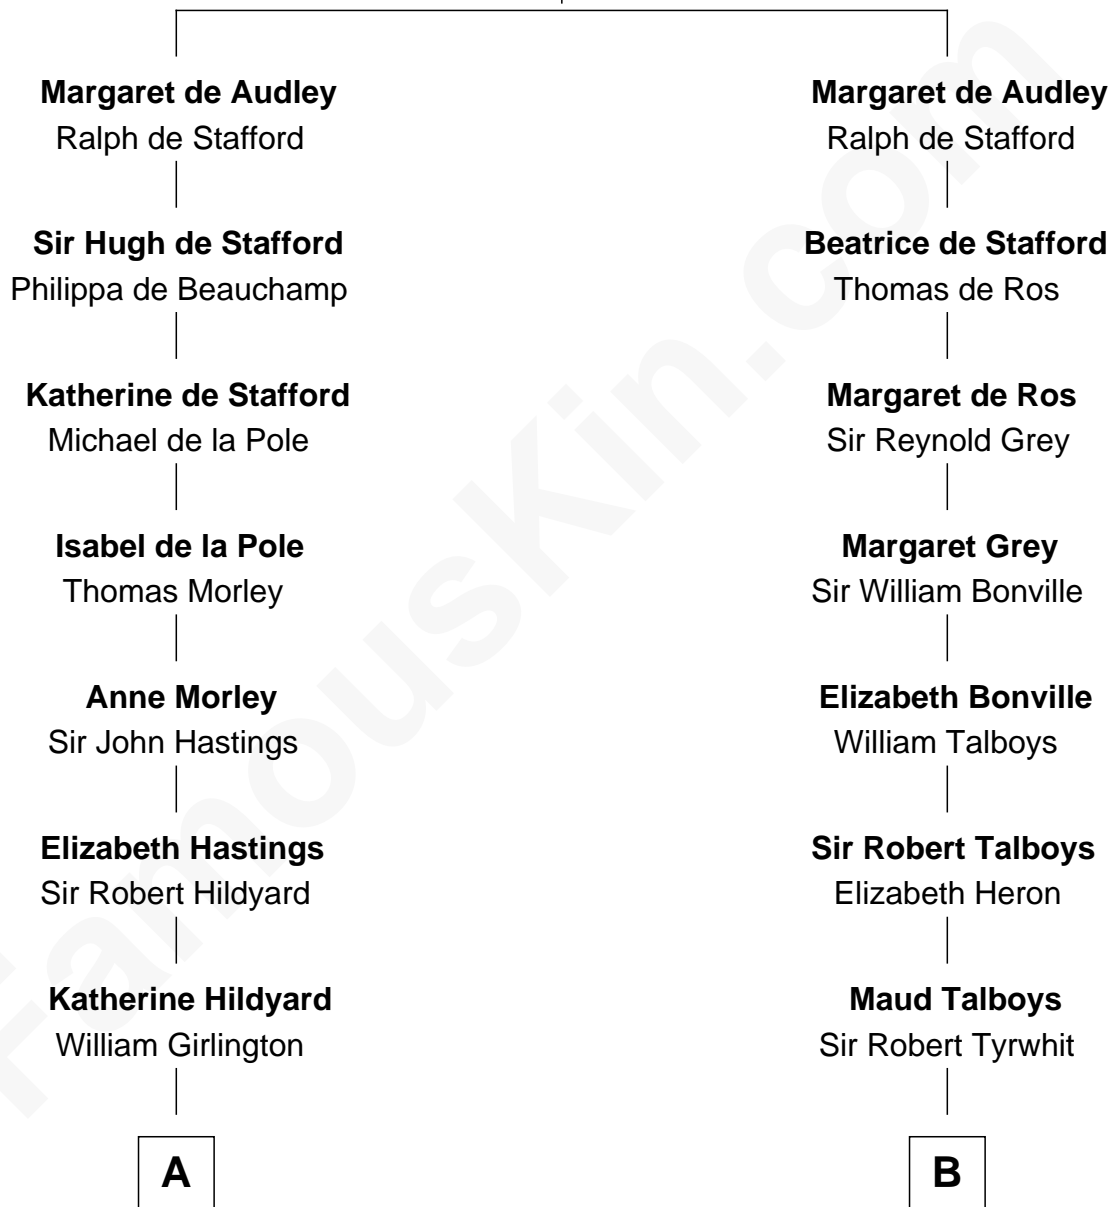

FamousKin.com

Relationship Chart of

Cara Delevingne

Fashion Model and Movie Actress

21st cousin of

Anna Gunn

TV and Movie Actress

Hugh de Audley
Margaret de Clare

C

Sir Berkeley Digby George Sheffield
Julia Mary de Tuyll van Serooskerken

John Vincent Sheffield
Anne Margaret Faudel-Phillips

Jane Armyne Sheffield
Sir Jocelyn Edward Greville Stevens

Pandora Anne Stevens
Charles Hamar Delevingne

Cara Delevingne
Model and Actress

D

William Rufus Day
Mary Elizabeth Schaefer

Luther N. Day
Ida McKinley Barber

Ida McKinley Day
Clemens Earl Gunn

Clemens Earl Gunn
Sharon Anna Kathryn Peters

Anna Gunn
TV and Movie Actress