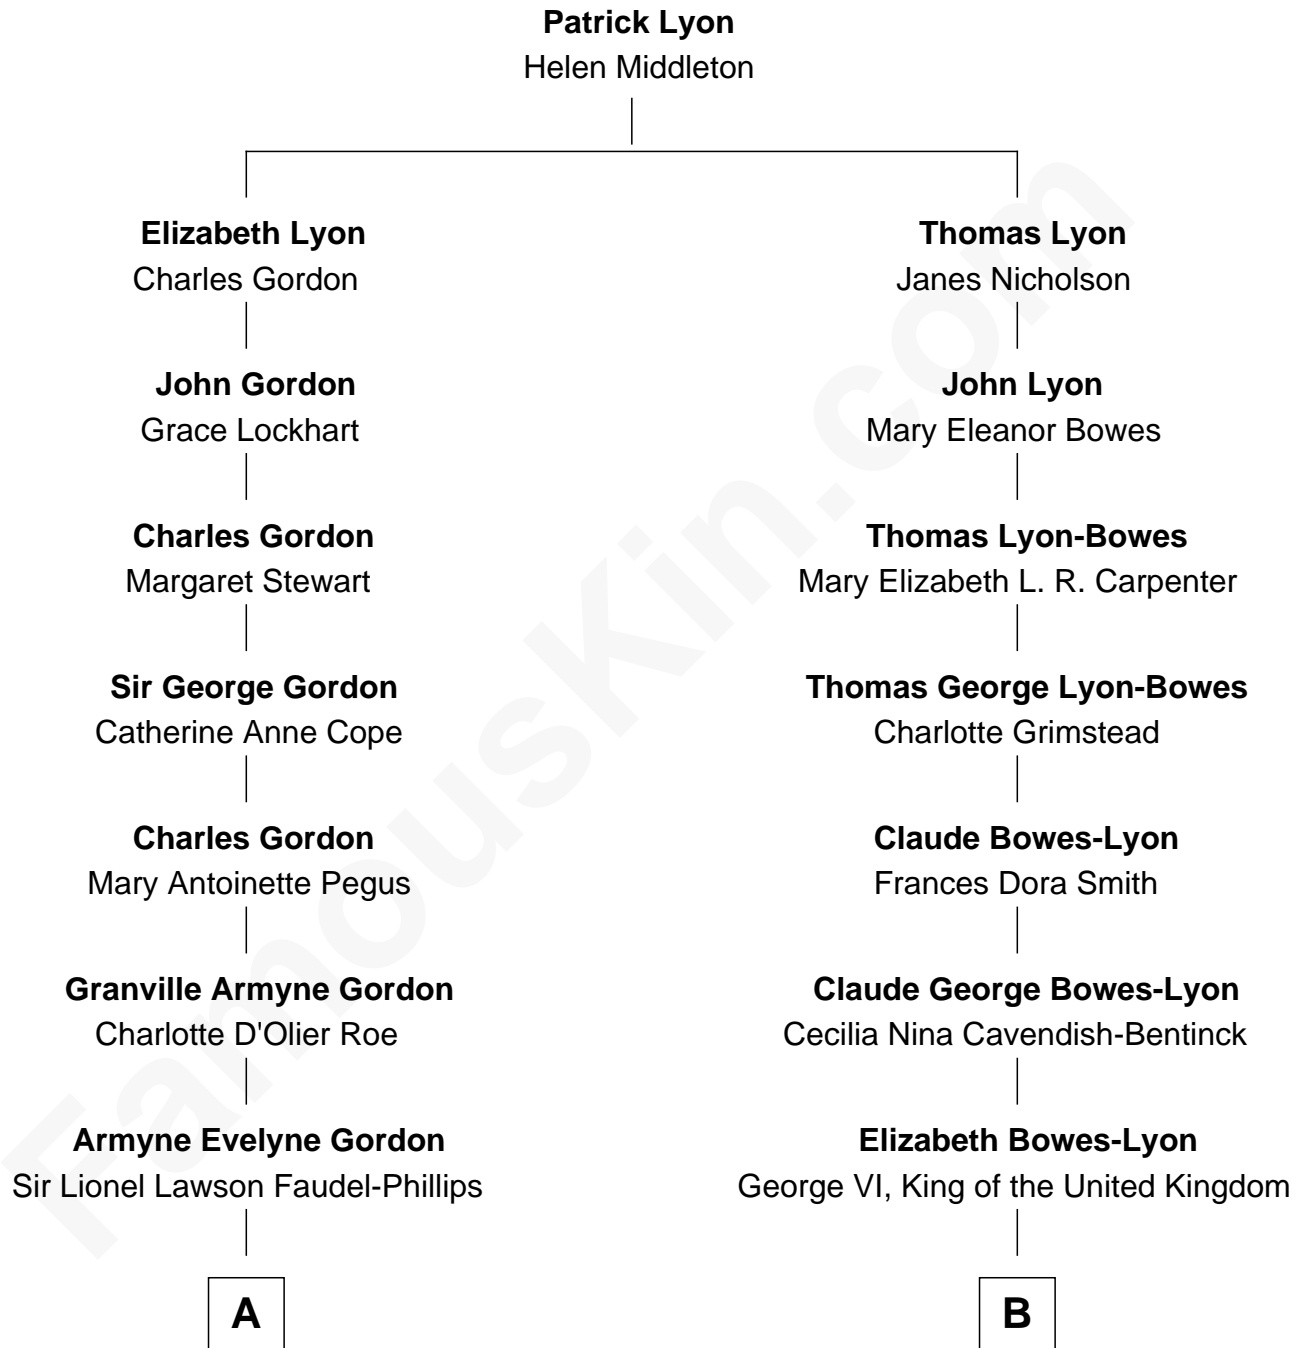

FamousKin.com

Relationship Chart of

Cara Delevingne

Fashion Model and Movie Actress

9th cousin 1 time removed of

Prince Harry
Duke of Sussex

A

Anne Margaret Faudel-Phillips

John Vincent Sheffield

Jane Armyne Sheffield

Sir Jocelyn Edward Greville Stevens

Pandora Anne Stevens

Charles Hamar Delevingne

Cara Delevingne

Model and Actress

B

Elizabeth II, Queen of the United Kingdom

Prince Philip of Edinburgh

Charles III, King of the United Kingdom

Princess Diana Frances Spencer

Prince Harry

Duke of Sussex