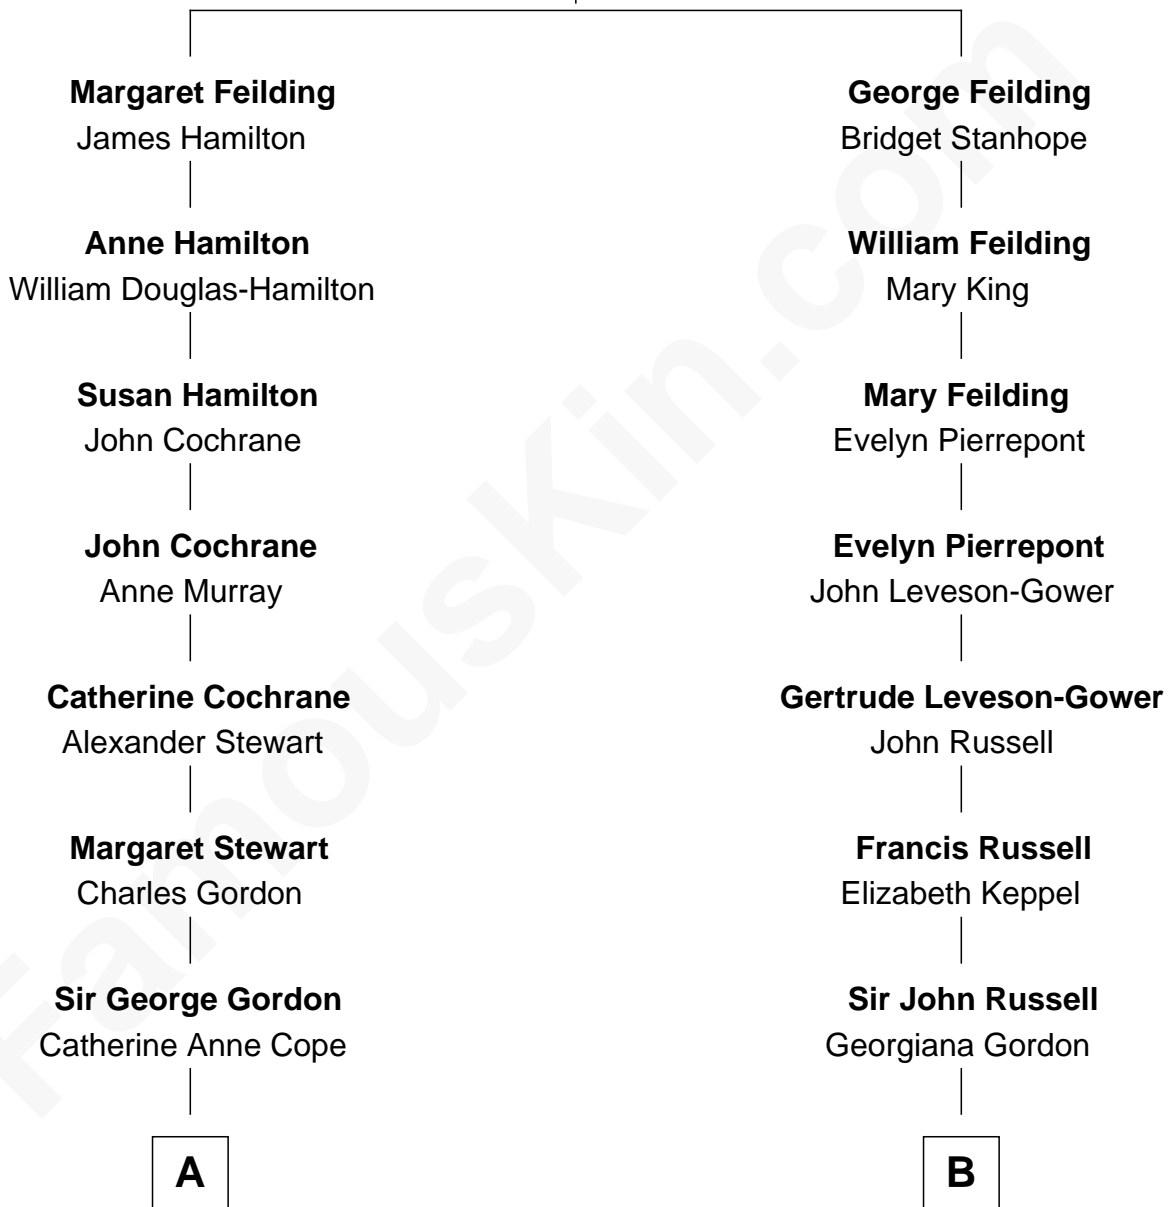

FamousKin.com

Relationship Chart of

Cara Delevingne

Fashion Model and Movie Actress

13th cousin of

Prince Harry
Duke of Sussex

William Feilding
Susan Villiers

A

Charles Gordon
Mary Antoinette Pegus

Granville Armyne Gordon
Charlotte D'Olier Roe

Armyne Evelyne Gordon
Sir Lionel Lawson Faudel-Phillips

Anne Margaret Faudel-Phillips
John Vincent Sheffield

Jane Armyne Sheffield
Sir Jocelyn Edward Greville Stevens