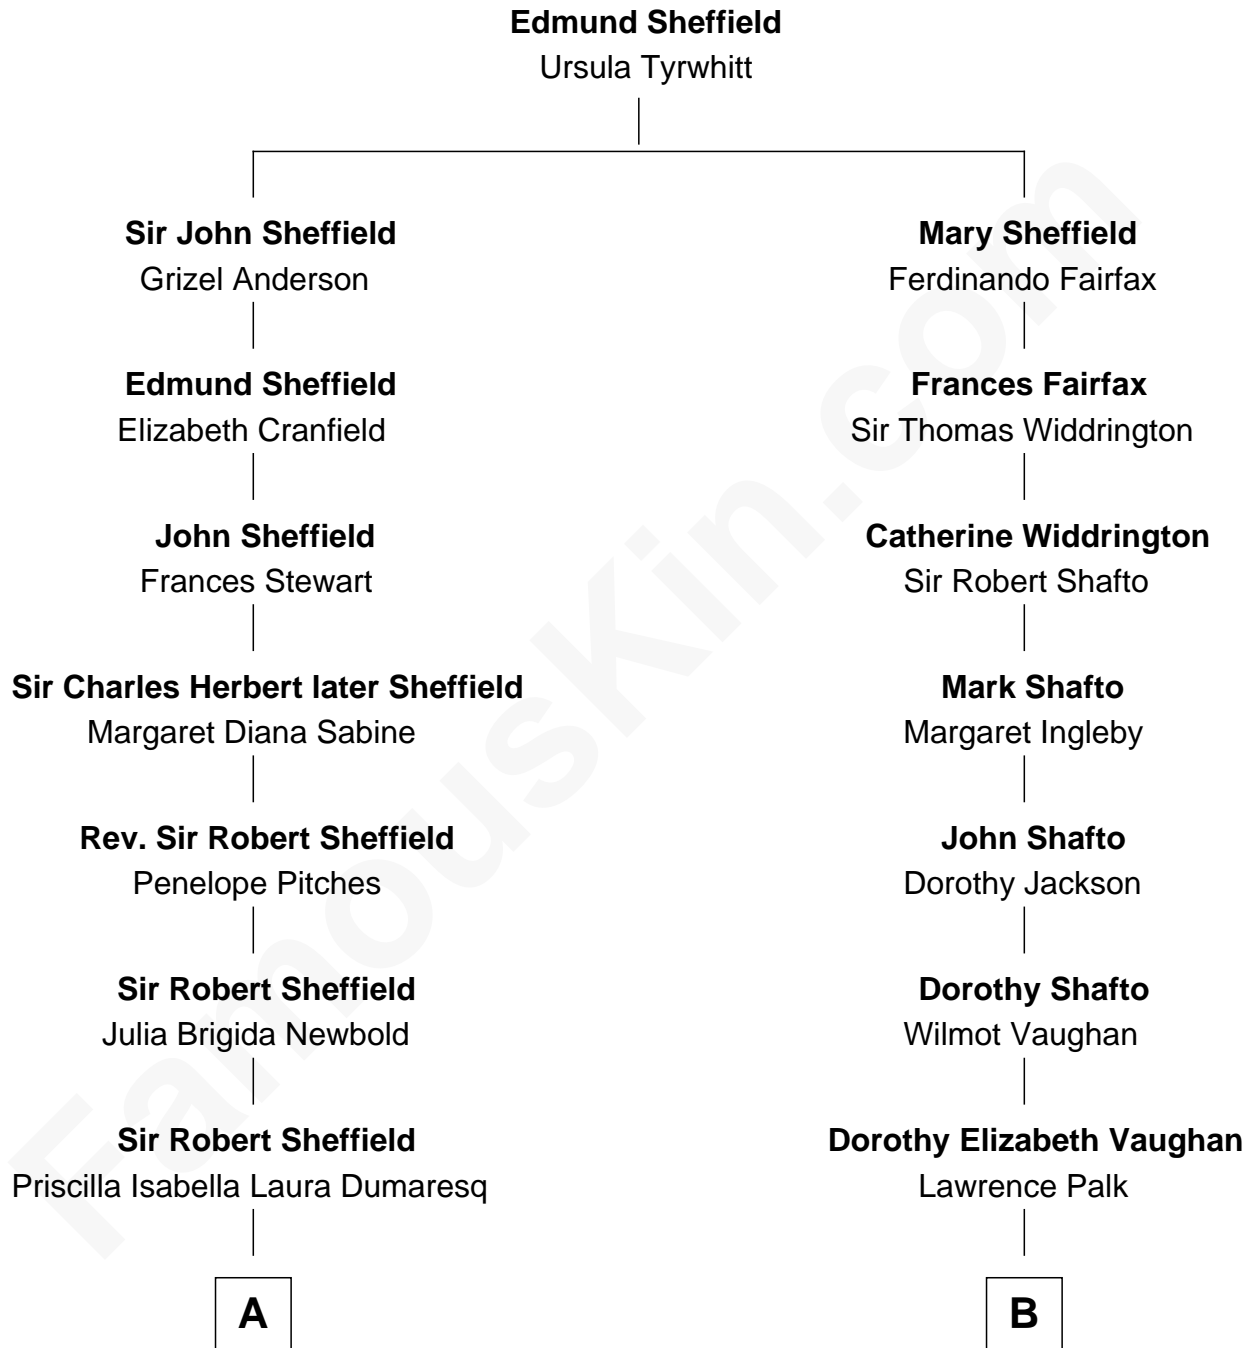

# FamousKin.com

## Relationship Chart of

### Cara Delevingne

*Fashion Model and Movie Actress*

11th cousin 2 times removed of

**Prince Harry**  
*Duke of Sussex*

**A**

**Sir Berkeley Digby George Sheffield**  
Julia Mary de Tuyll van Serooskerken