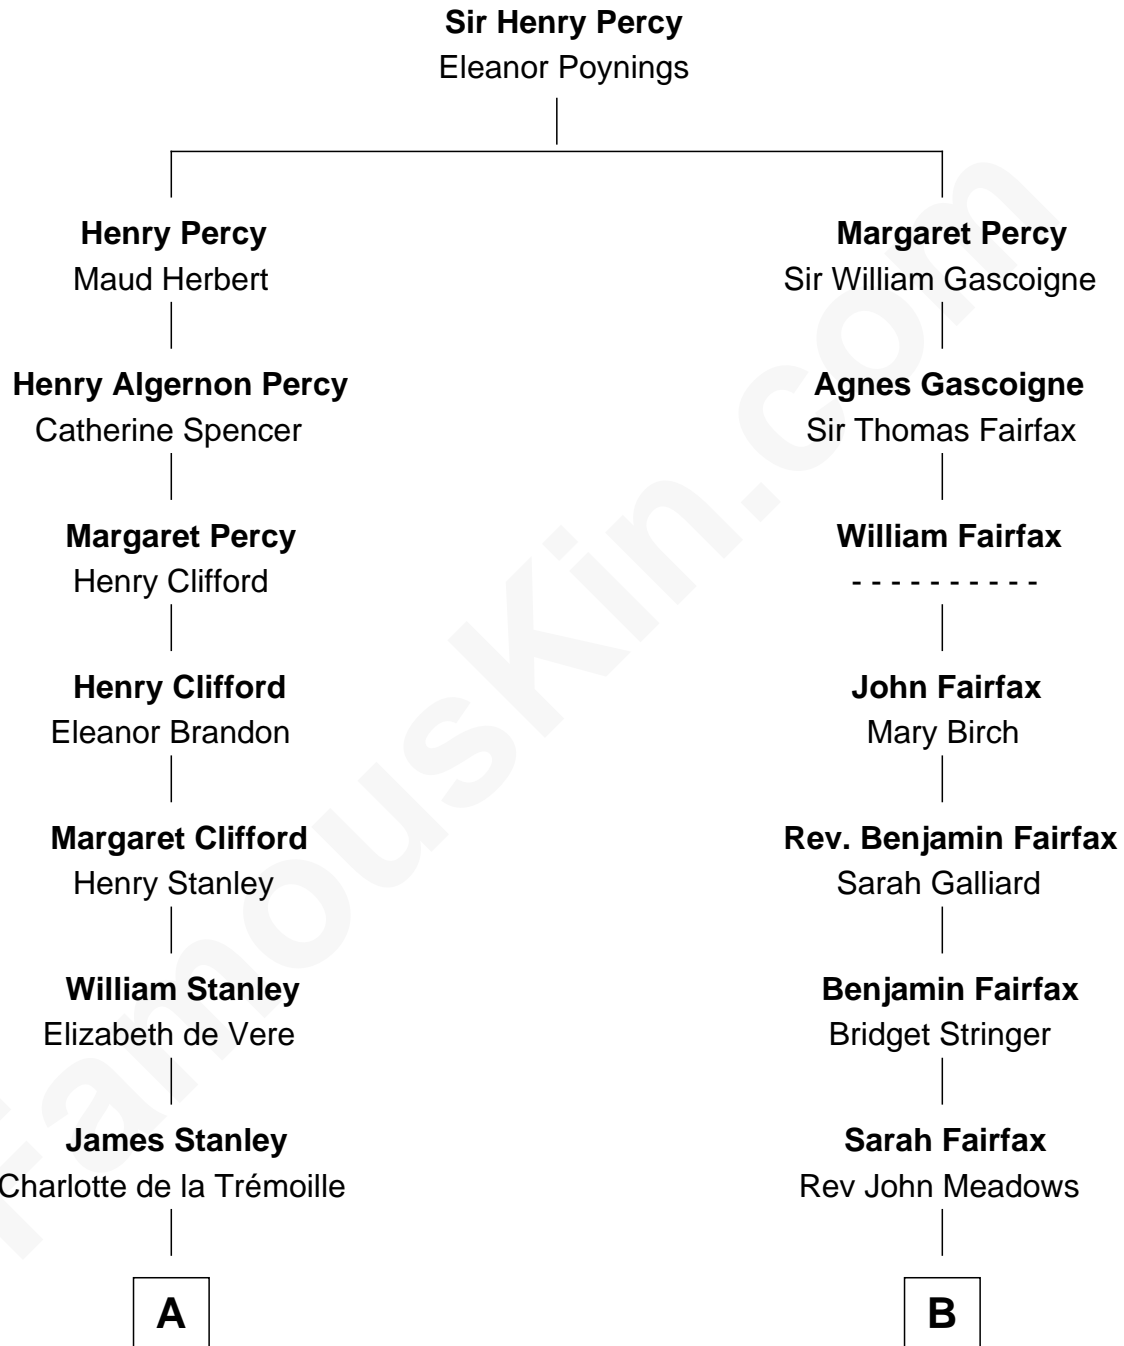

FamousKin.com

Relationship Chart of

Cara Delevingne

Fashion Model and Movie Actress

10th cousin 9 times removed of

Harriet Martineau

Author of The Hour and the Man

C

—
Jane Armyne Sheffield

Sir Jocelyn Edward Greville Stevens

—
Pandora Anne Stevens

Charles Hamar Delevingne

—
Cara Delevingne

Model and Actress

FamousKin.com