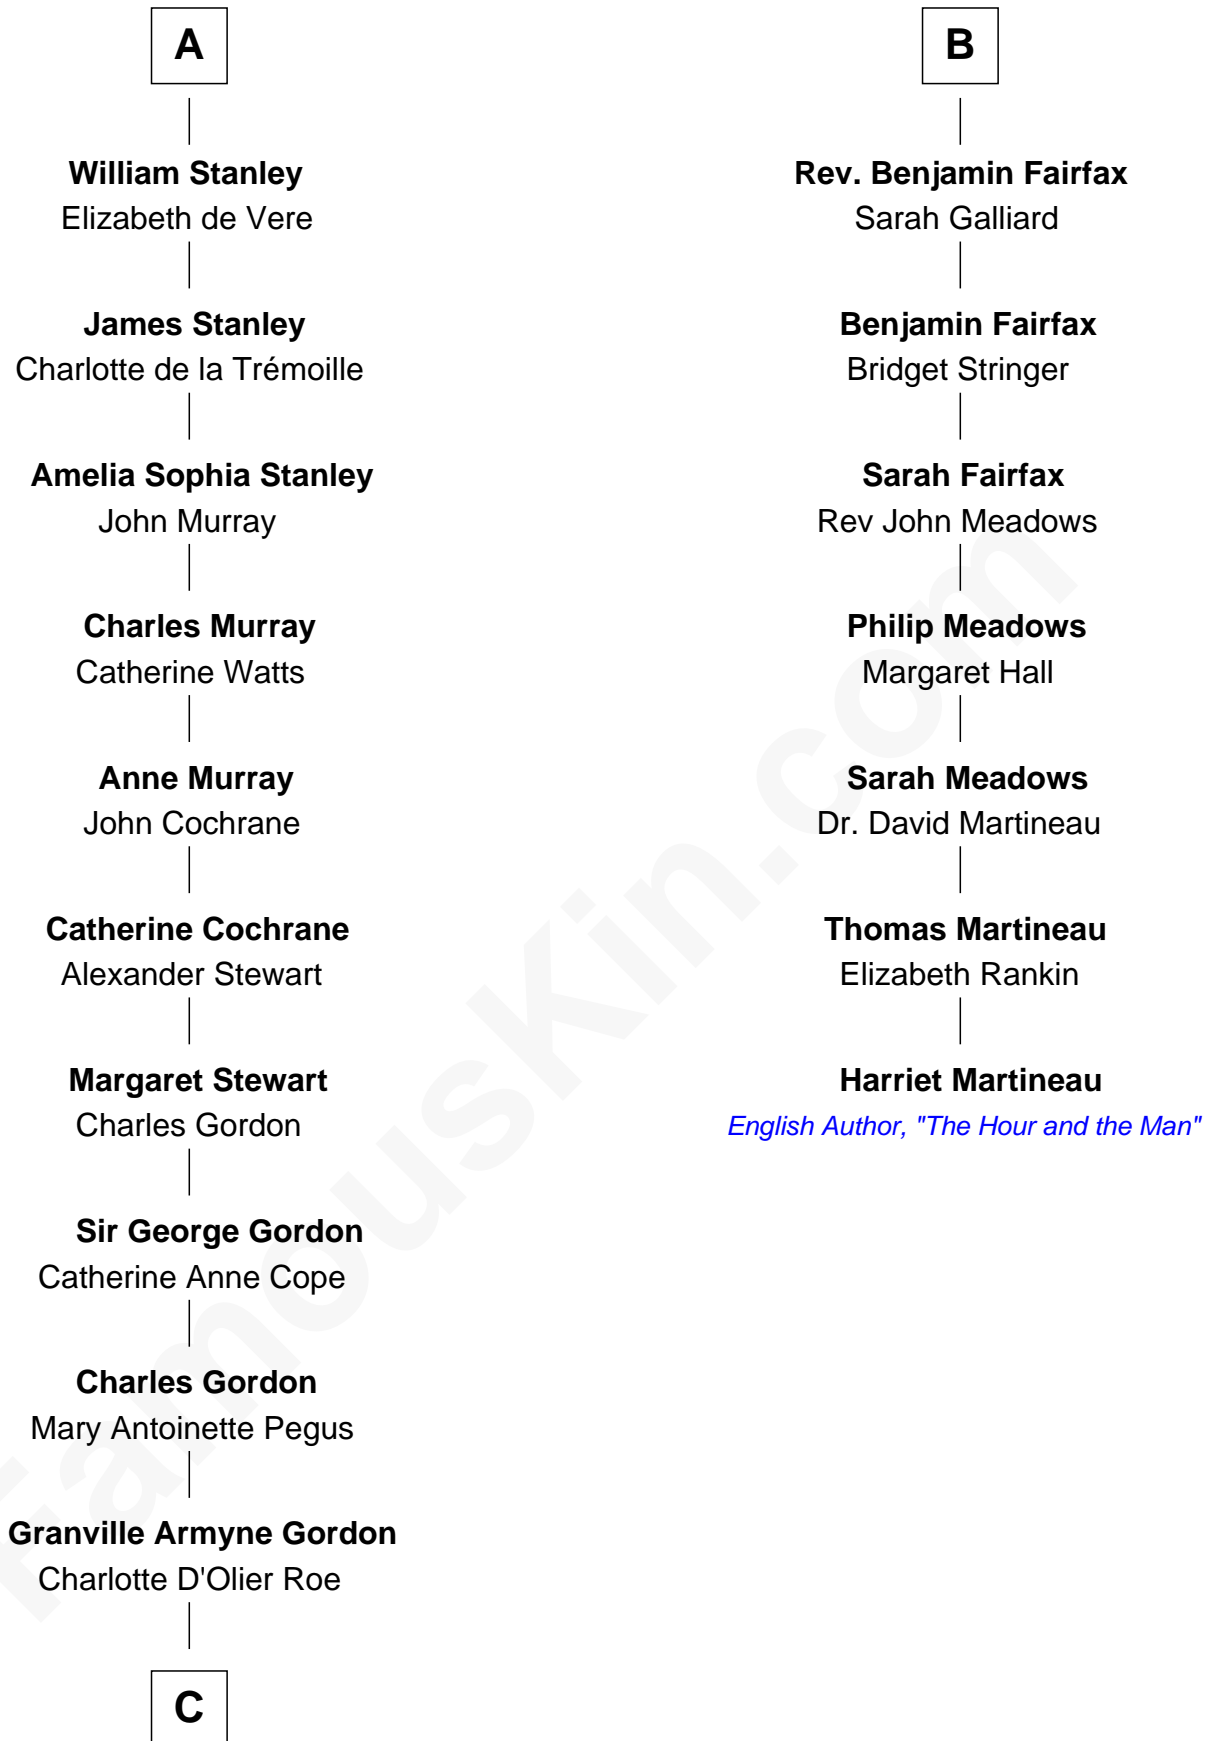

FamousKin.com

Relationship Chart of

Cara Delevingne

Fashion Model and Movie Actress

13th cousin 8 times removed of

Harriet Martineau

Author of The Hour and the Man

C

Armyne Evelyne Gordon
Sir Lionel Lawson Faudel-Phillips

Anne Margaret Faudel-Phillips
John Vincent Sheffield

Jane Armyne Sheffield
Sir Jocelyn Edward Greville Stevens

Pandora Anne Stevens
Charles Hamar Delevingne