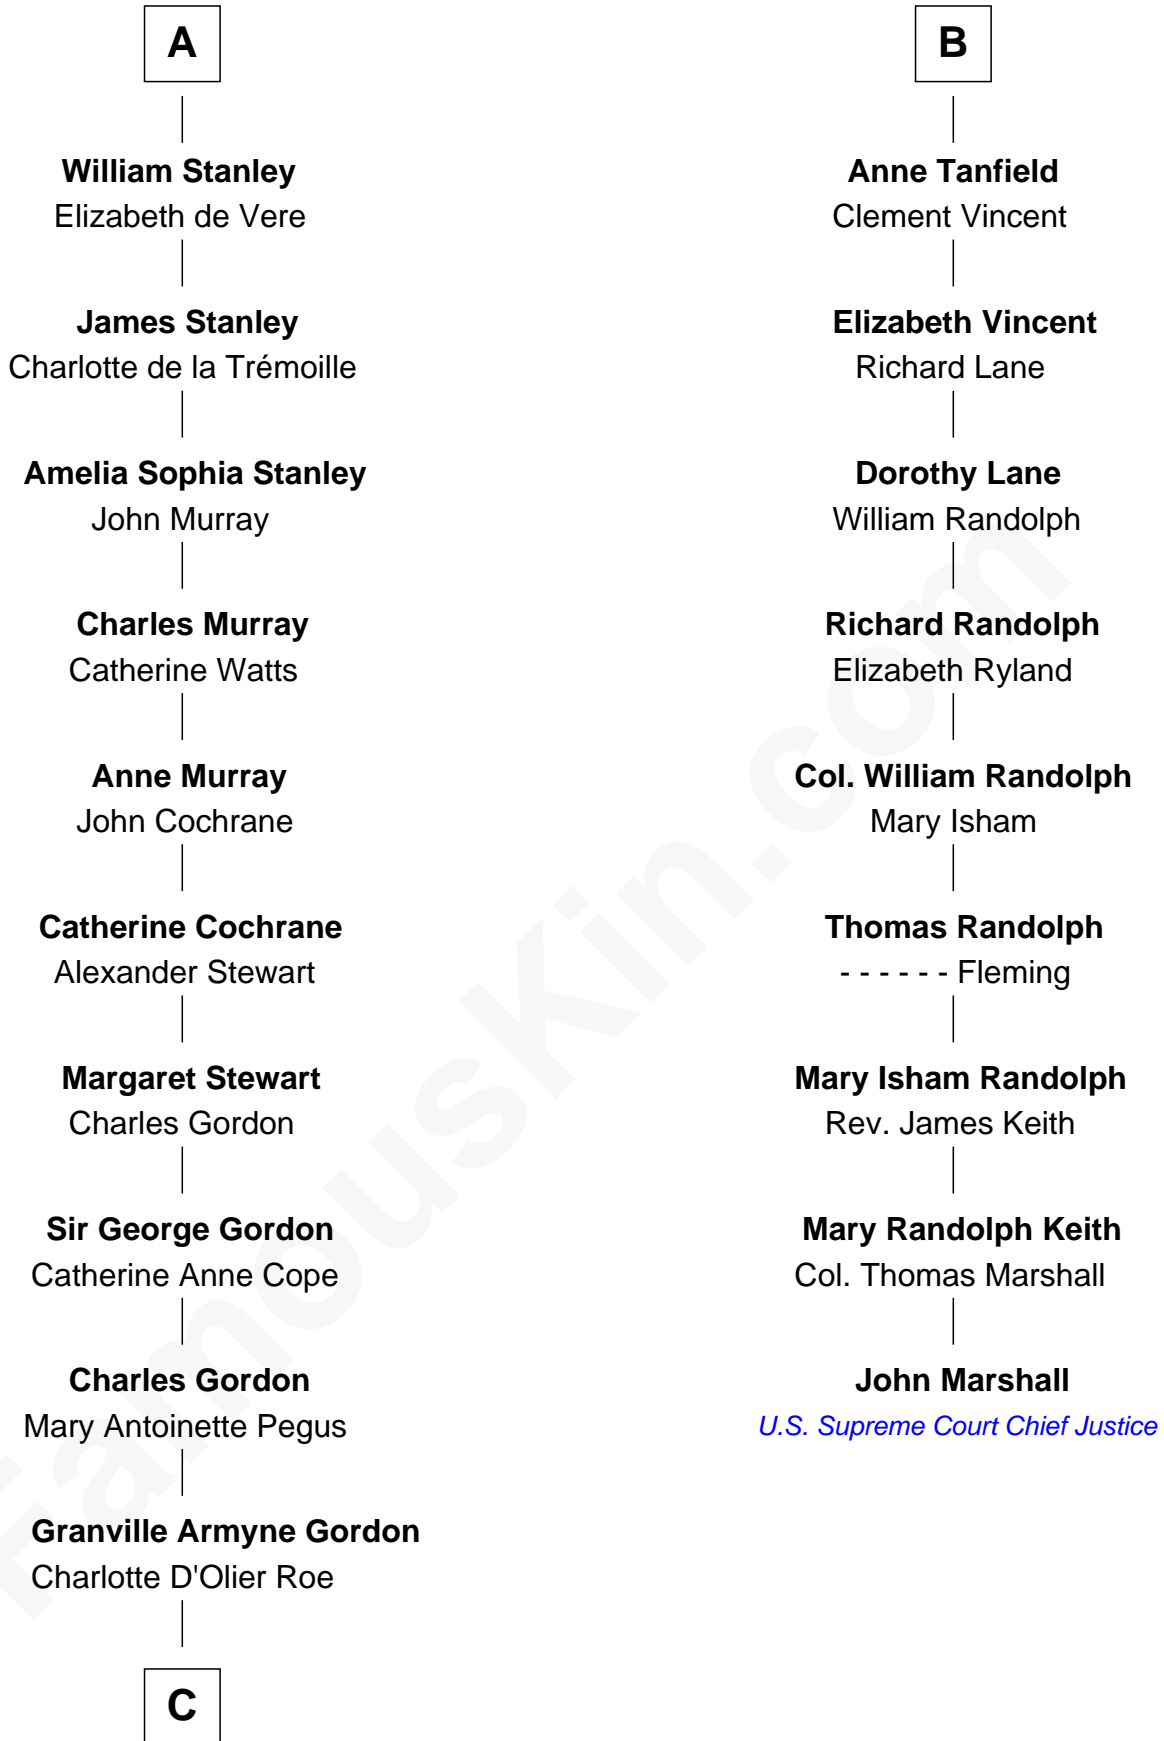

FamousKin.com

Relationship Chart of

Cara Delevingne

Fashion Model and Movie Actress

15th cousin 6 times removed of

John Marshall

4th Chief Justice of the U.S. Supreme Court

C

Armyne Evelyne Gordon
Sir Lionel Lawson Faudel-Phillips

Anne Margaret Faudel-Phillips
John Vincent Sheffield

Jane Armyne Sheffield
Sir Jocelyn Edward Greville Stevens

Pandora Anne Stevens
Charles Hamar Delevingne