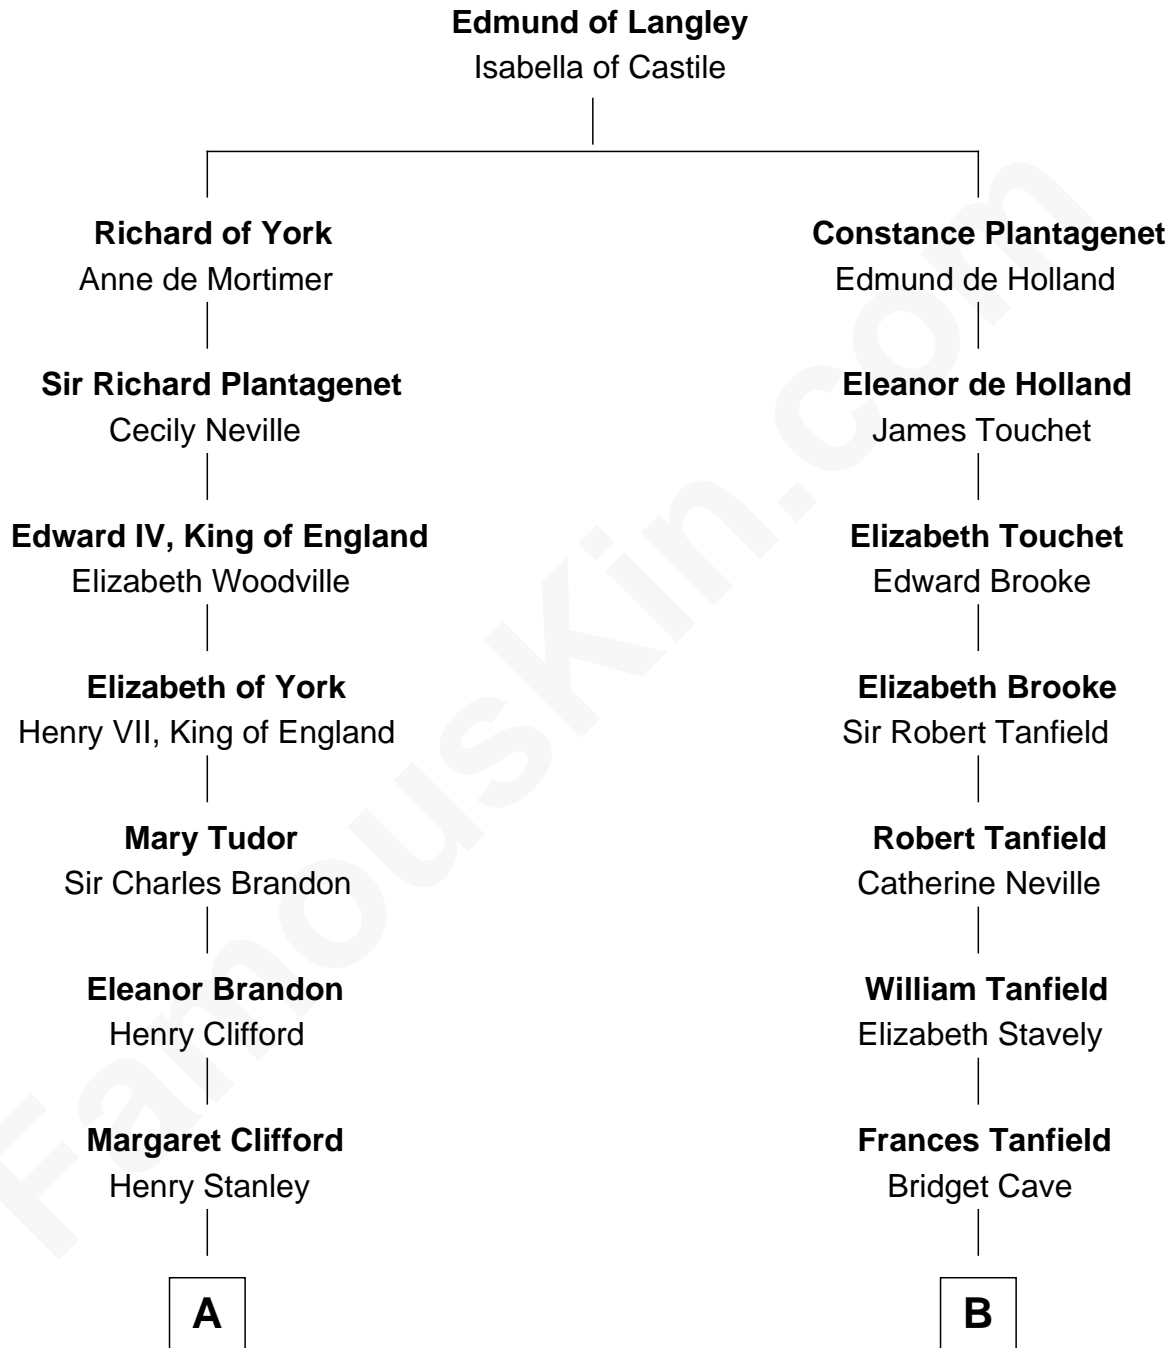

FamousKin.com

Relationship Chart of

Cara Delevingne

Fashion Model and Movie Actress

15th cousin 6 times removed of

John Marshall

4th Chief Justice of the U.S. Supreme Court

C

Armyne Evelyne Gordon
Sir Lionel Lawson Faudel-Phillips

Anne Margaret Faudel-Phillips
John Vincent Sheffield

Jane Armyne Sheffield
Sir Jocelyn Edward Greville Stevens

Pandora Anne Stevens
Charles Hamar Delevingne