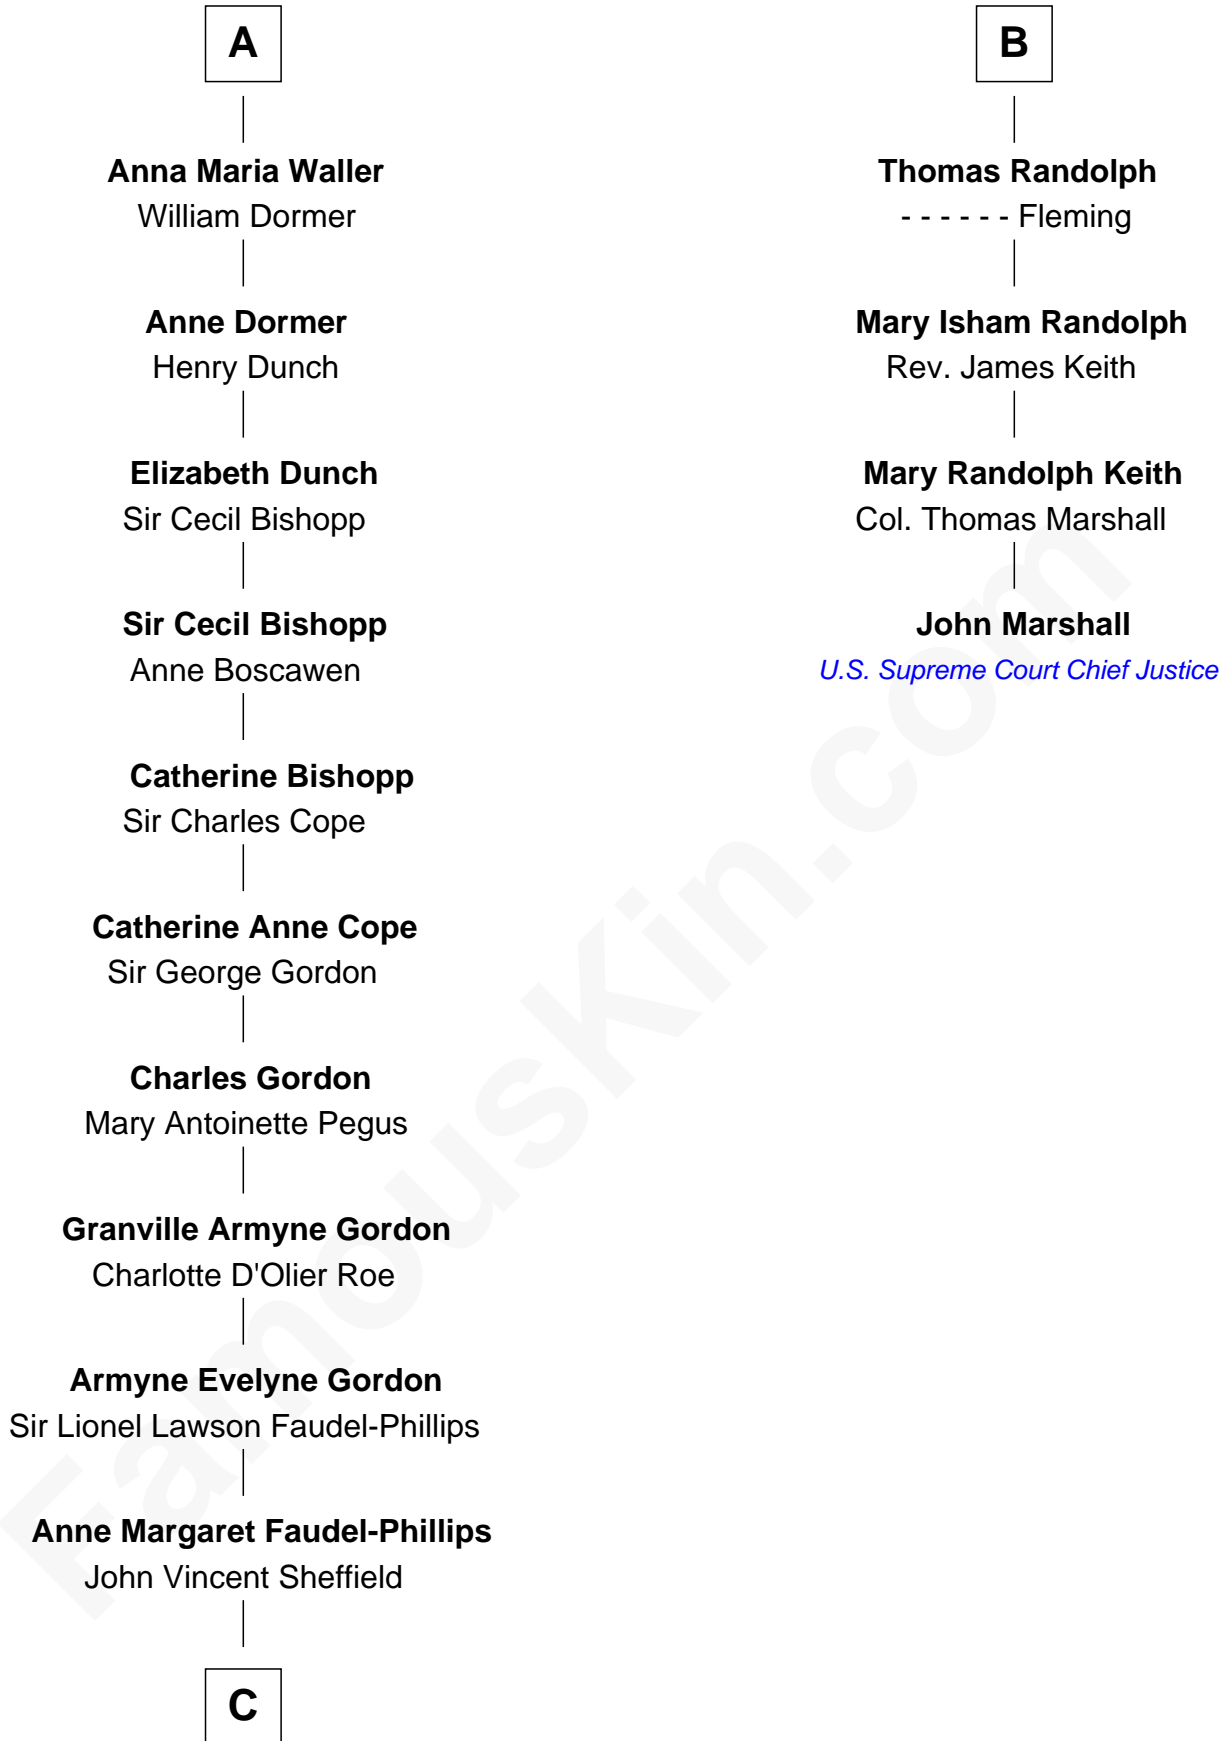

FamousKin.com

Relationship Chart of

Cara Delevingne

Fashion Model and Movie Actress

10th cousin 9 times removed of

John Marshall

4th Chief Justice of the U.S. Supreme Court

C

—
Jane Armyne Sheffield

Sir Jocelyn Edward Greville Stevens

—
Pandora Anne Stevens

Charles Hamar Delevingne

—
Cara Delevingne

Model and Actress

FamousKin.com