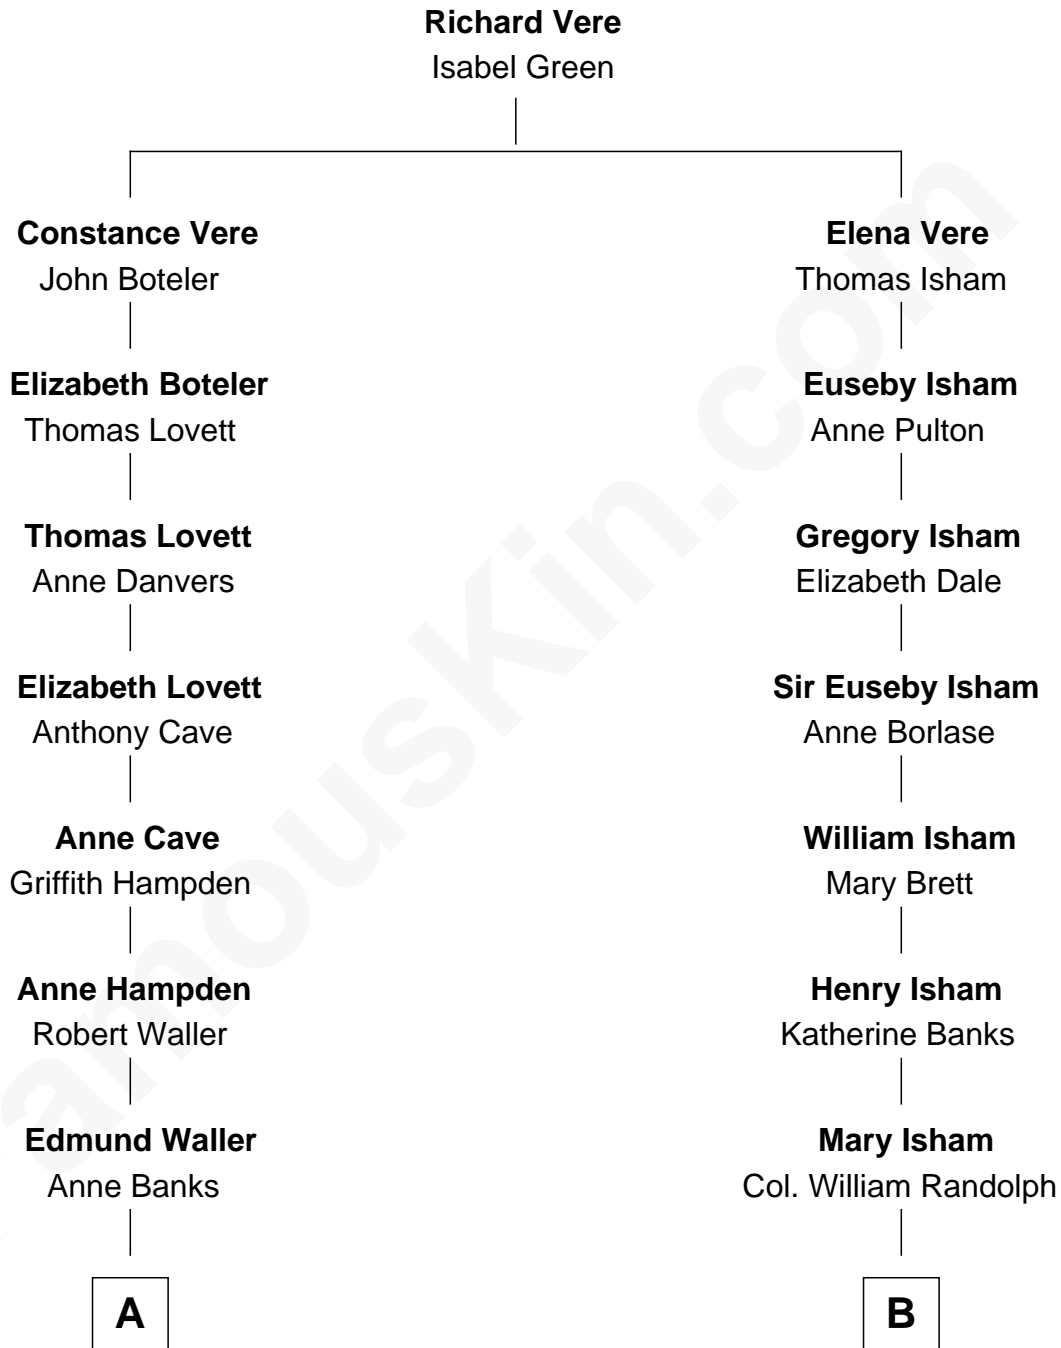

FamousKin.com

Relationship Chart of

Cara Delevingne

Fashion Model and Movie Actress

10th cousin 9 times removed of

John Marshall

4th Chief Justice of the U.S. Supreme Court

C

—
Jane Armyne Sheffield

Sir Jocelyn Edward Greville Stevens

—
Pandora Anne Stevens

Charles Hamar Delevingne

—
Cara Delevingne

Model and Actress

FamousKin.com