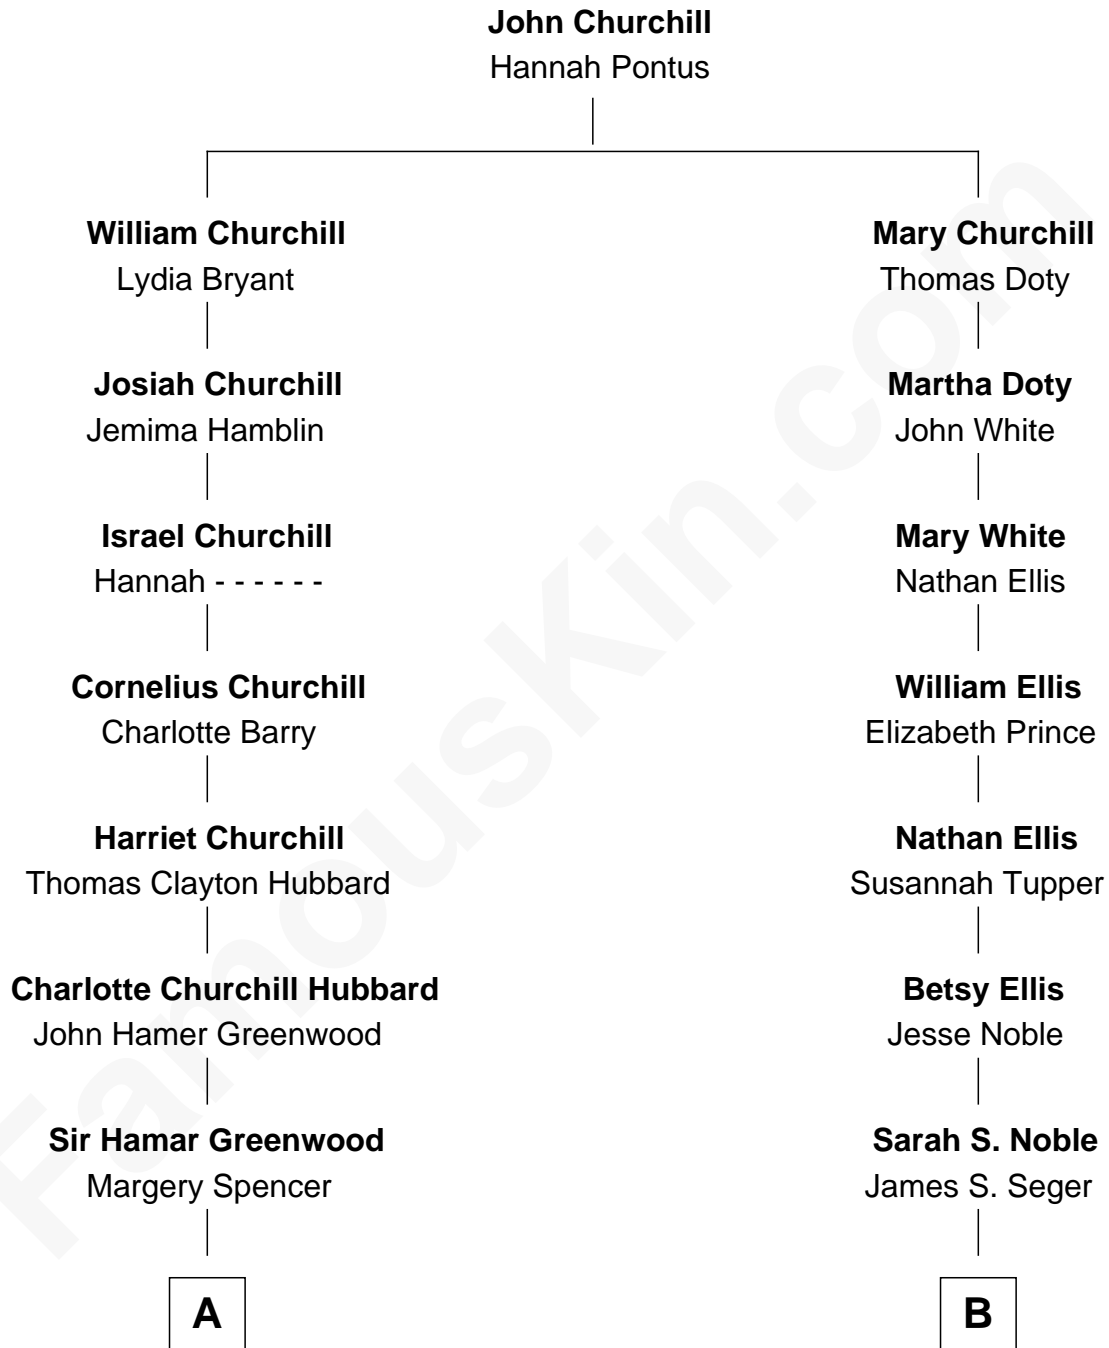

## Relationship Chart of

### Cara Delevingne

*Fashion Model and Movie Actress*

9th cousin 2 times removed of

**Jordana Brewster**

*TV and Movie Actress*

**A**

**Angela Margo Hamar Greenwood**

Edward Dudley Delevingne

**Charles Hamar Delevingne**

Pandora Anne Stevens

**Cara Delevingne**

*Model and Actress*

**B**

**Henrietta Louisa Seger**

Lyman Waterman Besse

**Florence Foster Besse**