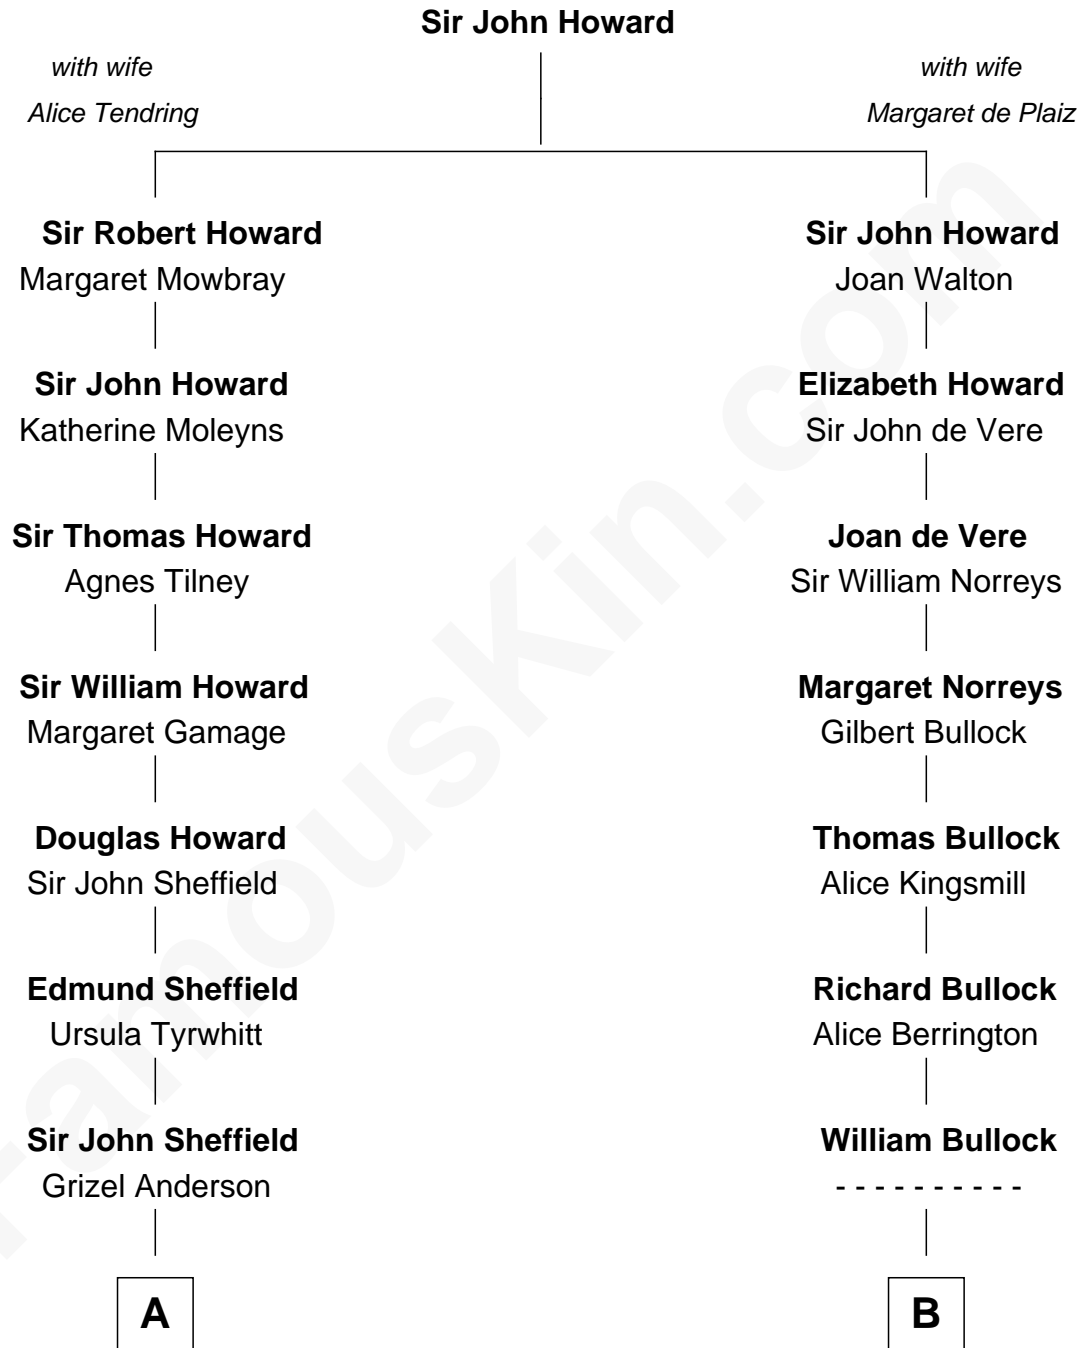

## Relationship Chart of

### Cara Delevingne

*Fashion Model and Movie Actress*

17th cousin 4 times removed of

**Kevin Love**

*NBA All-Star Player*

C

**William Henry Wilson**

Alta Lenora Chitwood