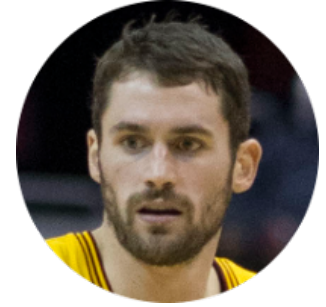

FamousKin.com

Relationship Chart of

Cara Delevingne

Fashion Model and Movie Actress

19th cousin 1 time removed of

Kevin Love

NBA All-Star Player

Sir Walter Devereux

Elizabeth Bromwich

Sir Walter Devereux

Elizabeth Merbery

Anne Devereux

William Herbert

Catherine Herbert

George Grey

Anne Grey