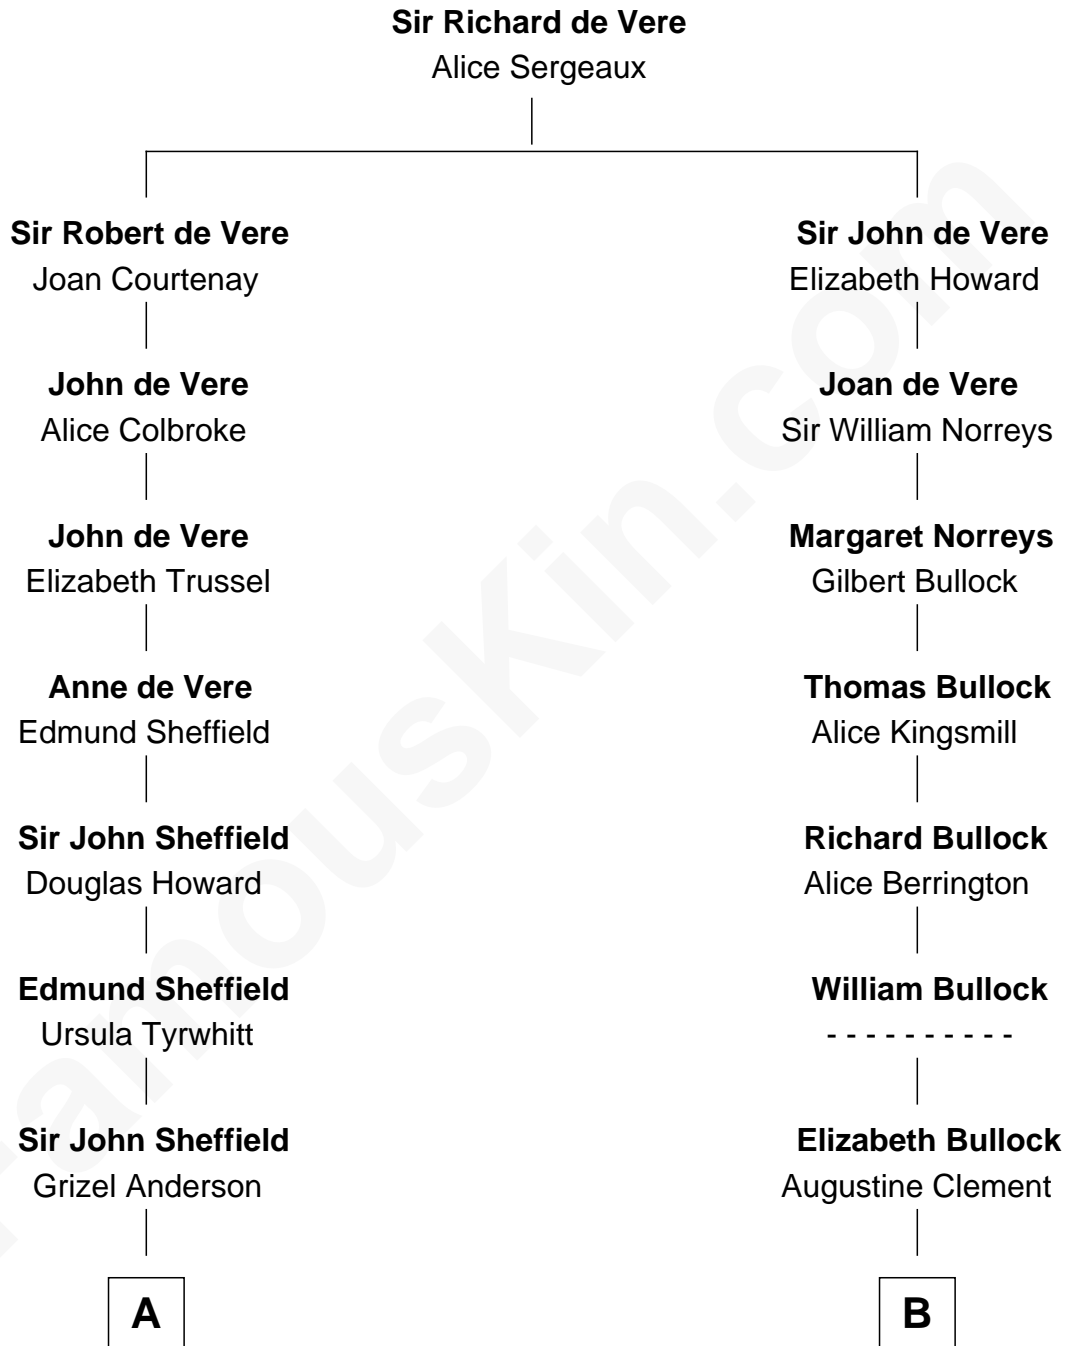

FamousKin.com

Relationship Chart of

Cara Delevingne

Fashion Model and Movie Actress

17th cousin 2 times removed of

Mike Love

Co-Founder of The Beach Boys

C

William Coral Wilson

Edith Sophia Sthole

Emily Glee Wilson

Edward Milton Love

Mike Love

Co-Founder of The Beach Boys

FamousKin.com