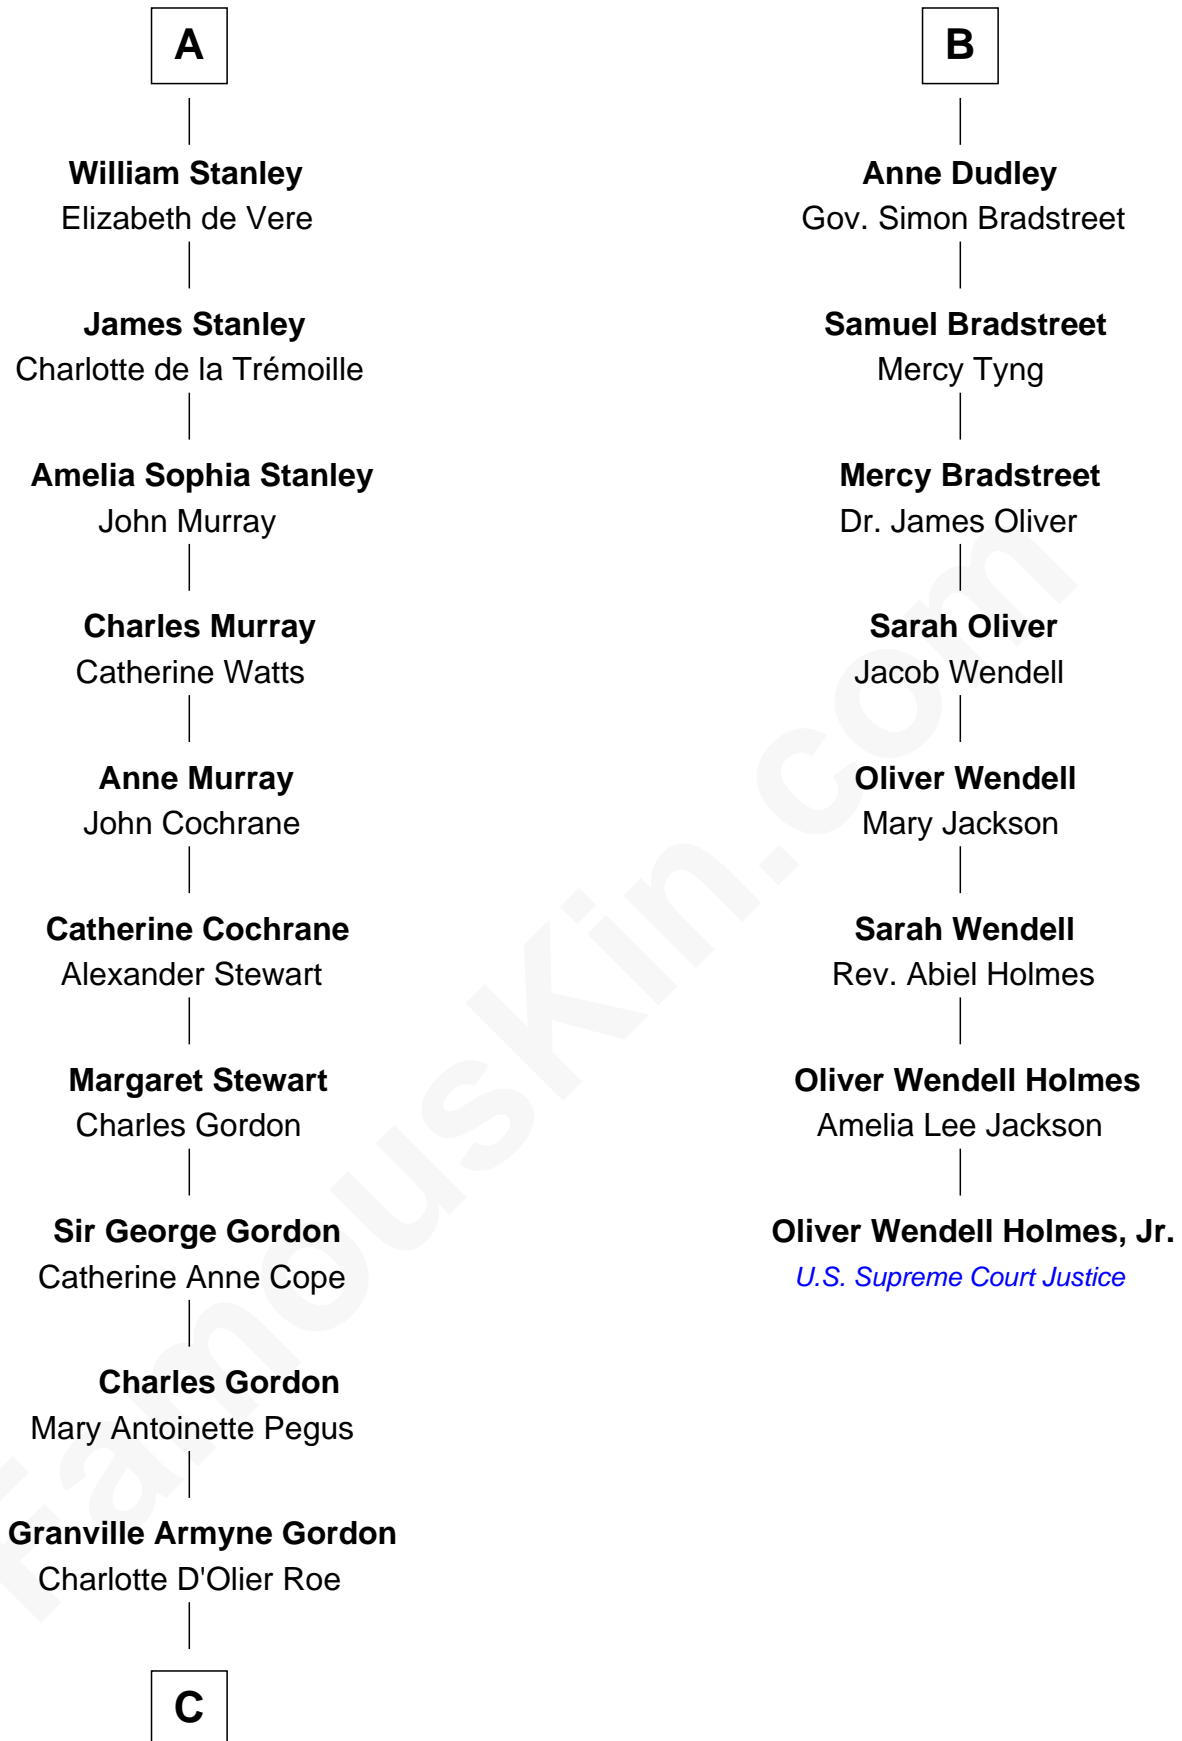

FamousKin.com

Relationship Chart of

Cara Delevingne

Fashion Model and Movie Actress

14th cousin 7 times removed of

Oliver Wendell Holmes, Jr.

U.S. Supreme Court Justice

C

—
Armyne Evelyne Gordon

Sir Lionel Lawson Faudel-Phillips

—
Anne Margaret Faudel-Phillips

John Vincent Sheffield

—
Jane Armyne Sheffield

Sir Jocelyn Edward Greville Stevens

—
Pandora Anne Stevens

Charles Hamar Delevingne

—
Cara Delevingne

Model and Actress