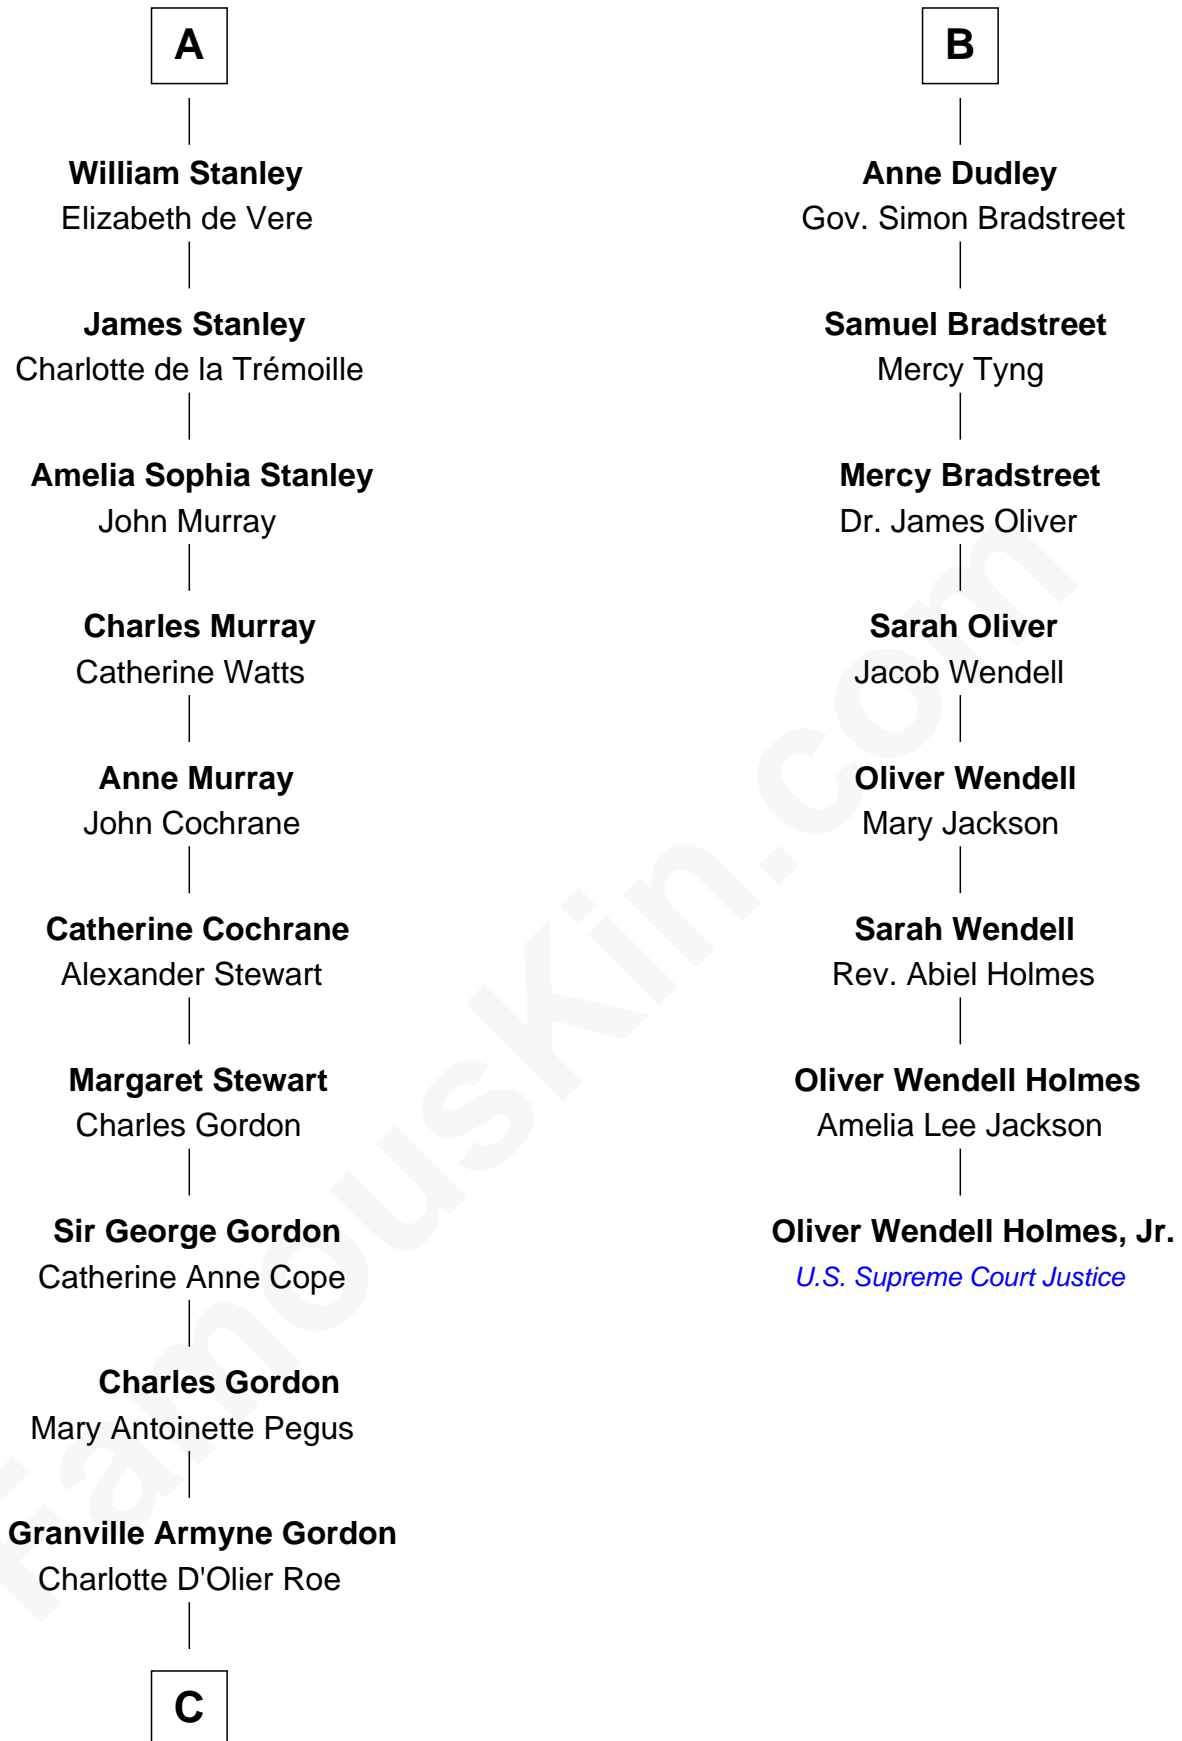

FamousKin.com

Relationship Chart of

Cara Delevingne

Fashion Model and Movie Actress

14th cousin 7 times removed of

Oliver Wendell Holmes, Jr.

U.S. Supreme Court Justice

C

Armyne Evelyne Gordon
Sir Lionel Lawson Faudel-Phillips

Anne Margaret Faudel-Phillips
John Vincent Sheffield

Jane Armyne Sheffield
Sir Jocelyn Edward Greville Stevens

Pandora Anne Stevens
Charles Hamar Delevingne

Cara Delevingne
Model and Actress