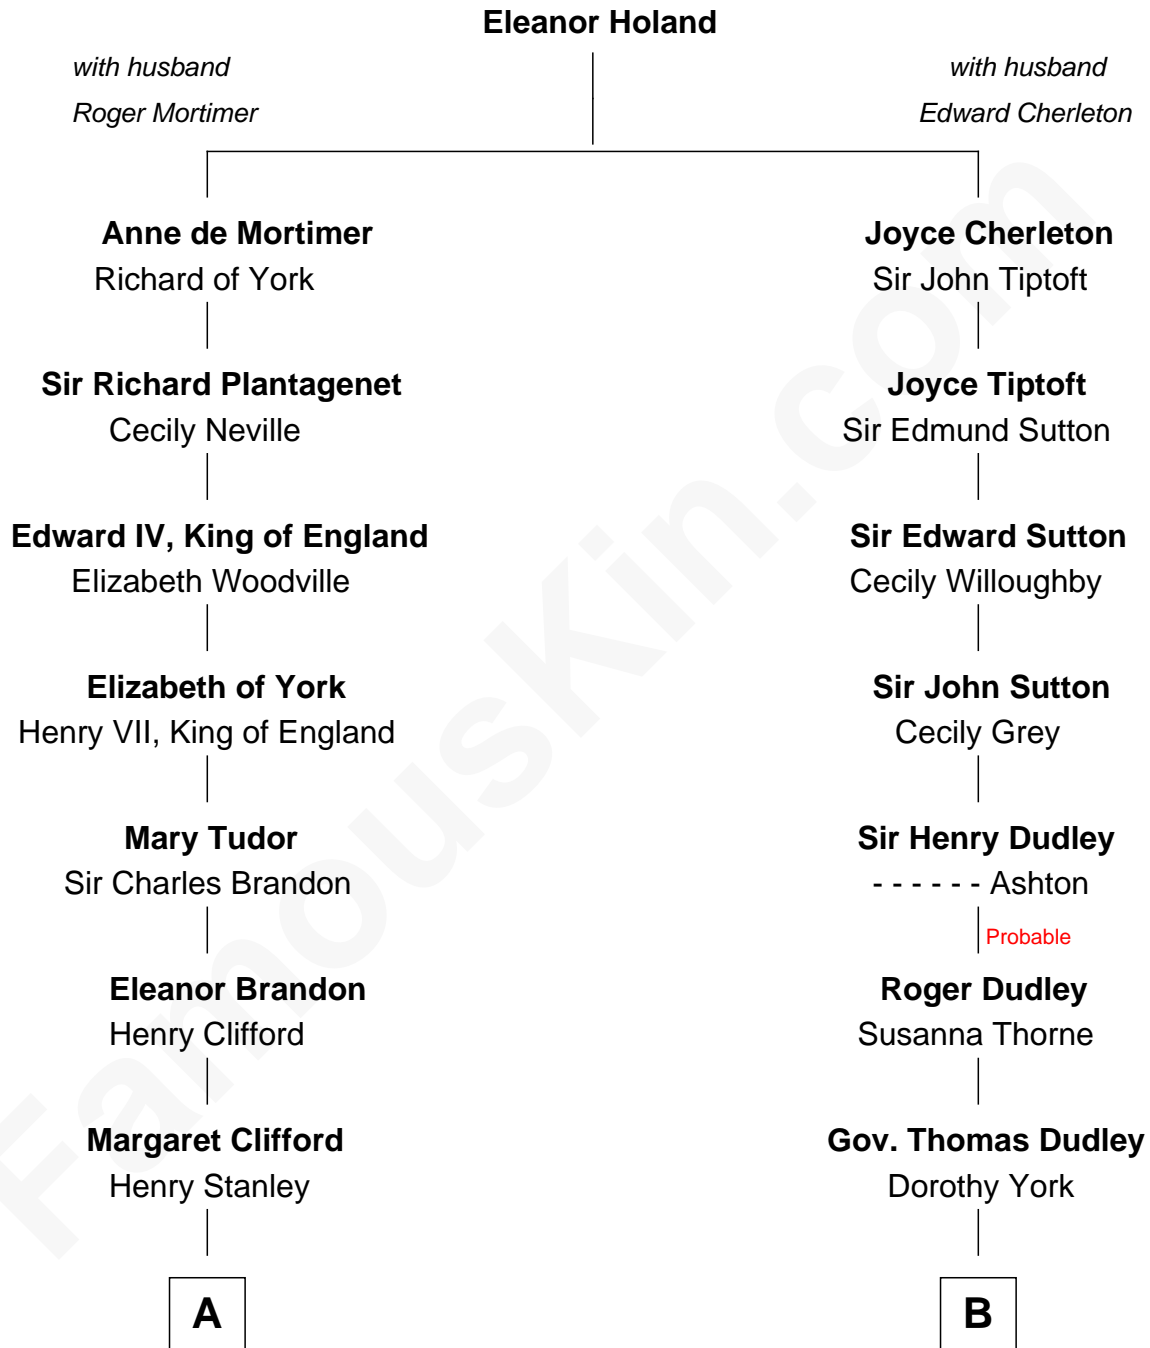

FamousKin.com

Relationship Chart of

Cara Delevingne

Fashion Model and Movie Actress

14th cousin 7 times removed of

Oliver Wendell Holmes, Jr.

U.S. Supreme Court Justice

C

Armyne Evelyne Gordon
Sir Lionel Lawson Faudel-Phillips

Anne Margaret Faudel-Phillips
John Vincent Sheffield

Jane Armyne Sheffield
Sir Jocelyn Edward Greville Stevens

Pandora Anne Stevens
Charles Hamar Delevingne

Cara Delevingne
Model and Actress