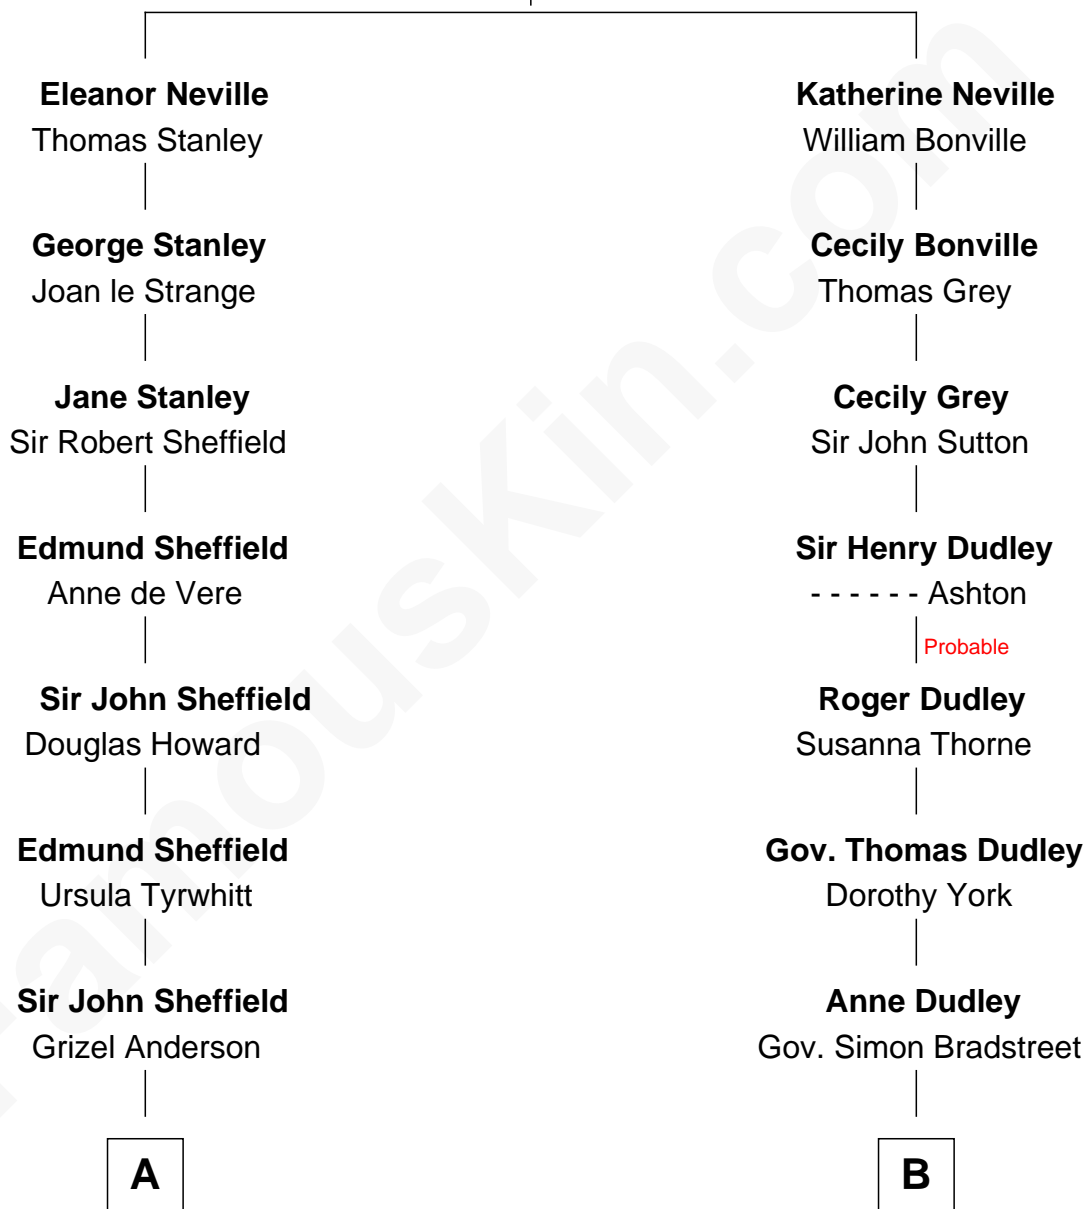

FamousKin.com

Relationship Chart of

Cara Delevingne

Fashion Model and Movie Actress

13th cousin 4 times removed of

Oliver Wendell Holmes, Jr.

U.S. Supreme Court Justice

Sir Richard Neville

Alice Montagu

A

Edmund Sheffield
Elizabeth Cranfield

John Sheffield
Frances Stewart

Sir Charles Herbert later Sheffield
Margaret Diana Sabine

Rev. Sir Robert Sheffield
Penelope Pitches

Sir Robert Sheffield
Julia Brigida Newbold

Sir Robert Sheffield
Priscilla Isabella Laura Dumaresq

Sir Berkeley Digby George Sheffield
Julia Mary de Tuyll van Serooskerken

John Vincent Sheffield
Anne Margaret Faudel-Phillips

Jane Armyne Sheffield
Sir Jocelyn Edward Greville Stevens