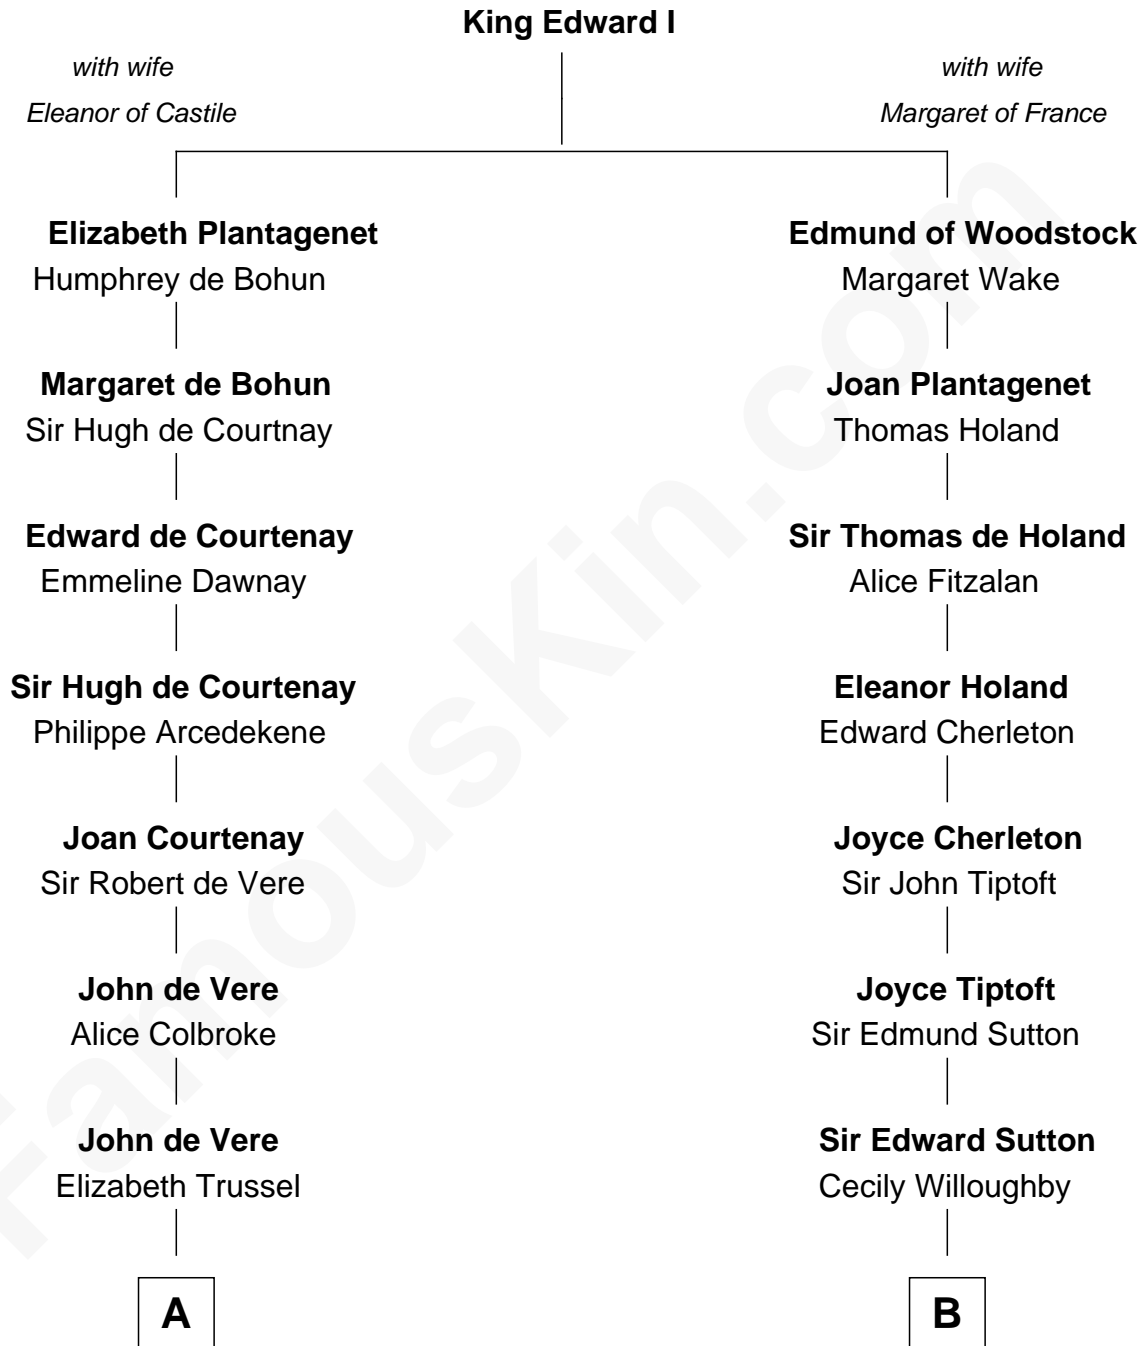

FamousKin.com

Relationship Chart of

Cara Delevingne

Fashion Model and Movie Actress

18th cousin 3 times removed of

Oliver Wendell Holmes, Jr.

U.S. Supreme Court Justice