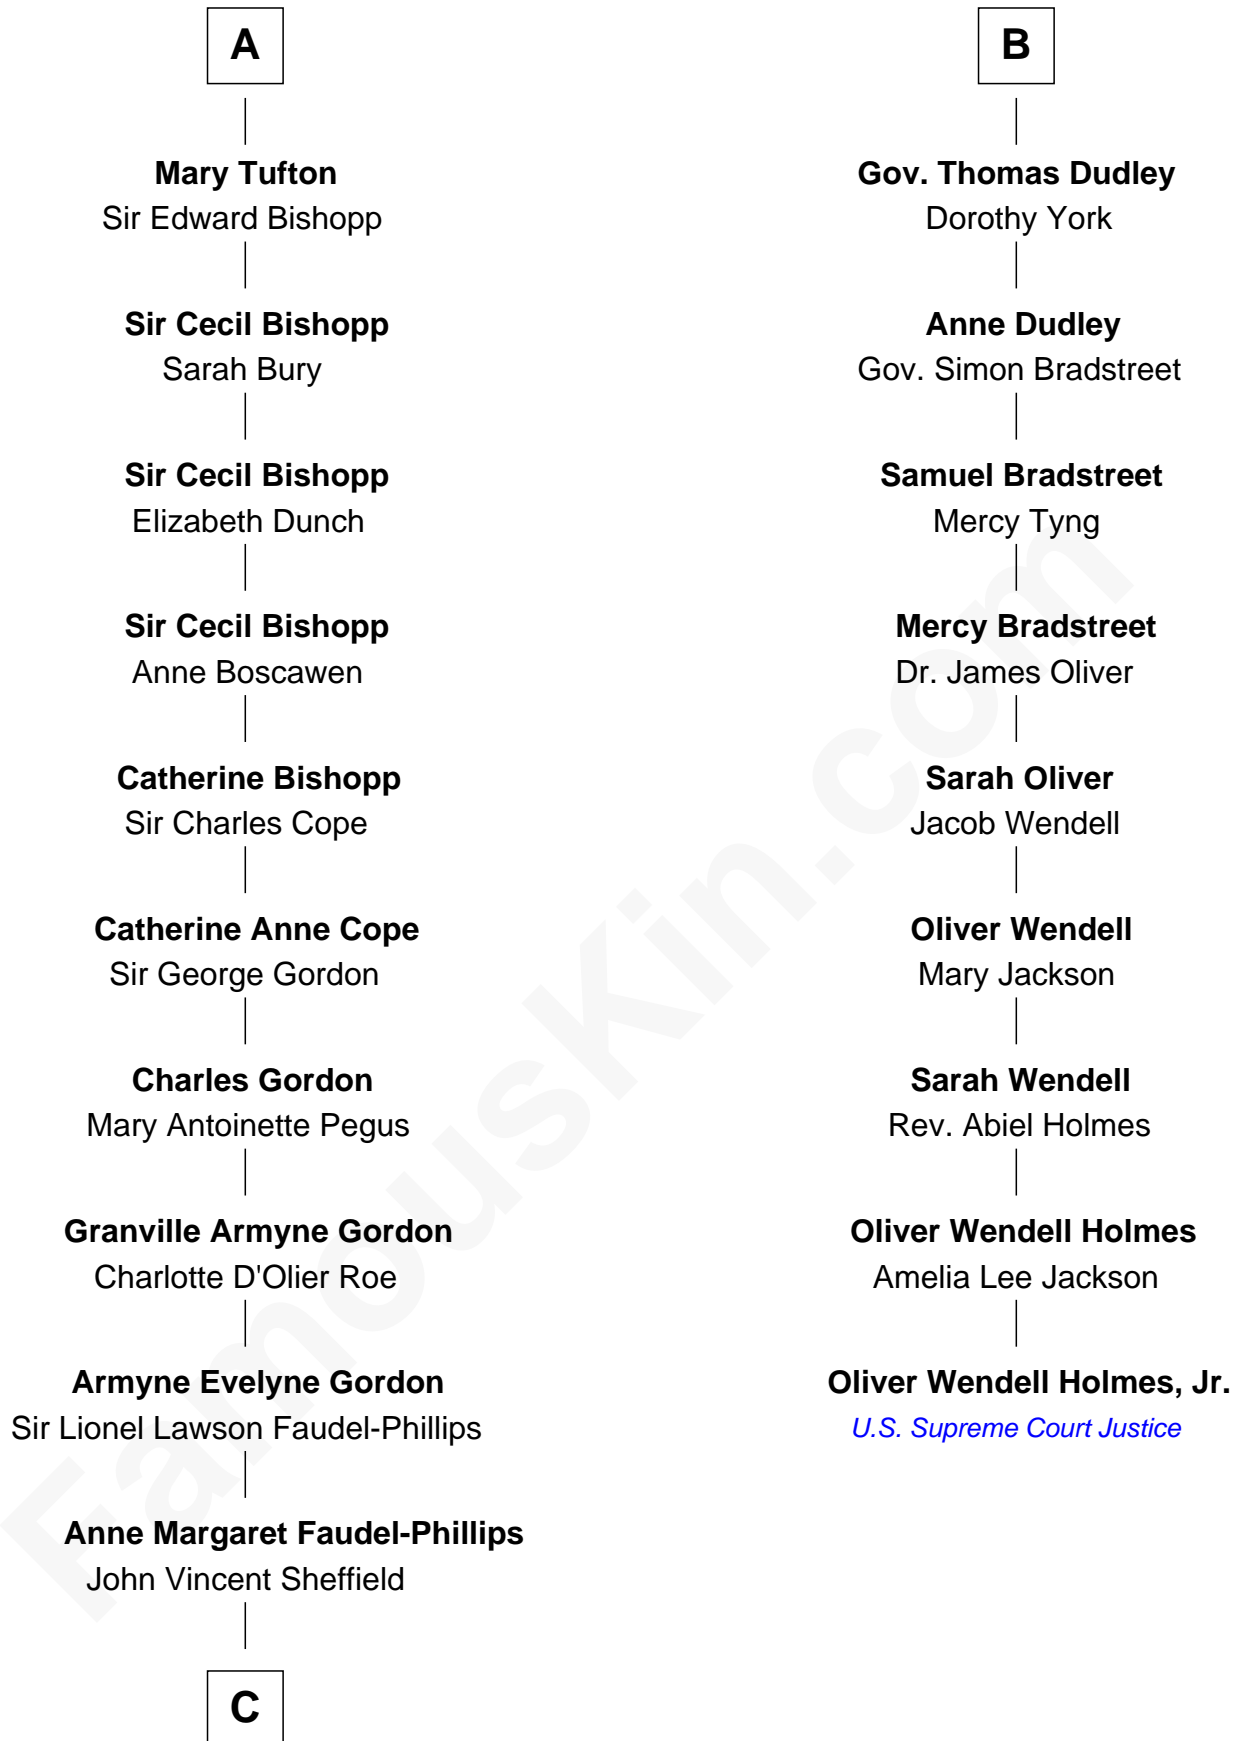

FamousKin.com

Relationship Chart of

Cara Delevingne

Fashion Model and Movie Actress

15th cousin 4 times removed of

Oliver Wendell Holmes, Jr.

U.S. Supreme Court Justice

C

—
Jane Armyne Sheffield

Sir Jocelyn Edward Greville Stevens

—
Pandora Anne Stevens

Charles Hamar Delevingne

—
Cara Delevingne

Model and Actress

FamousKin.com