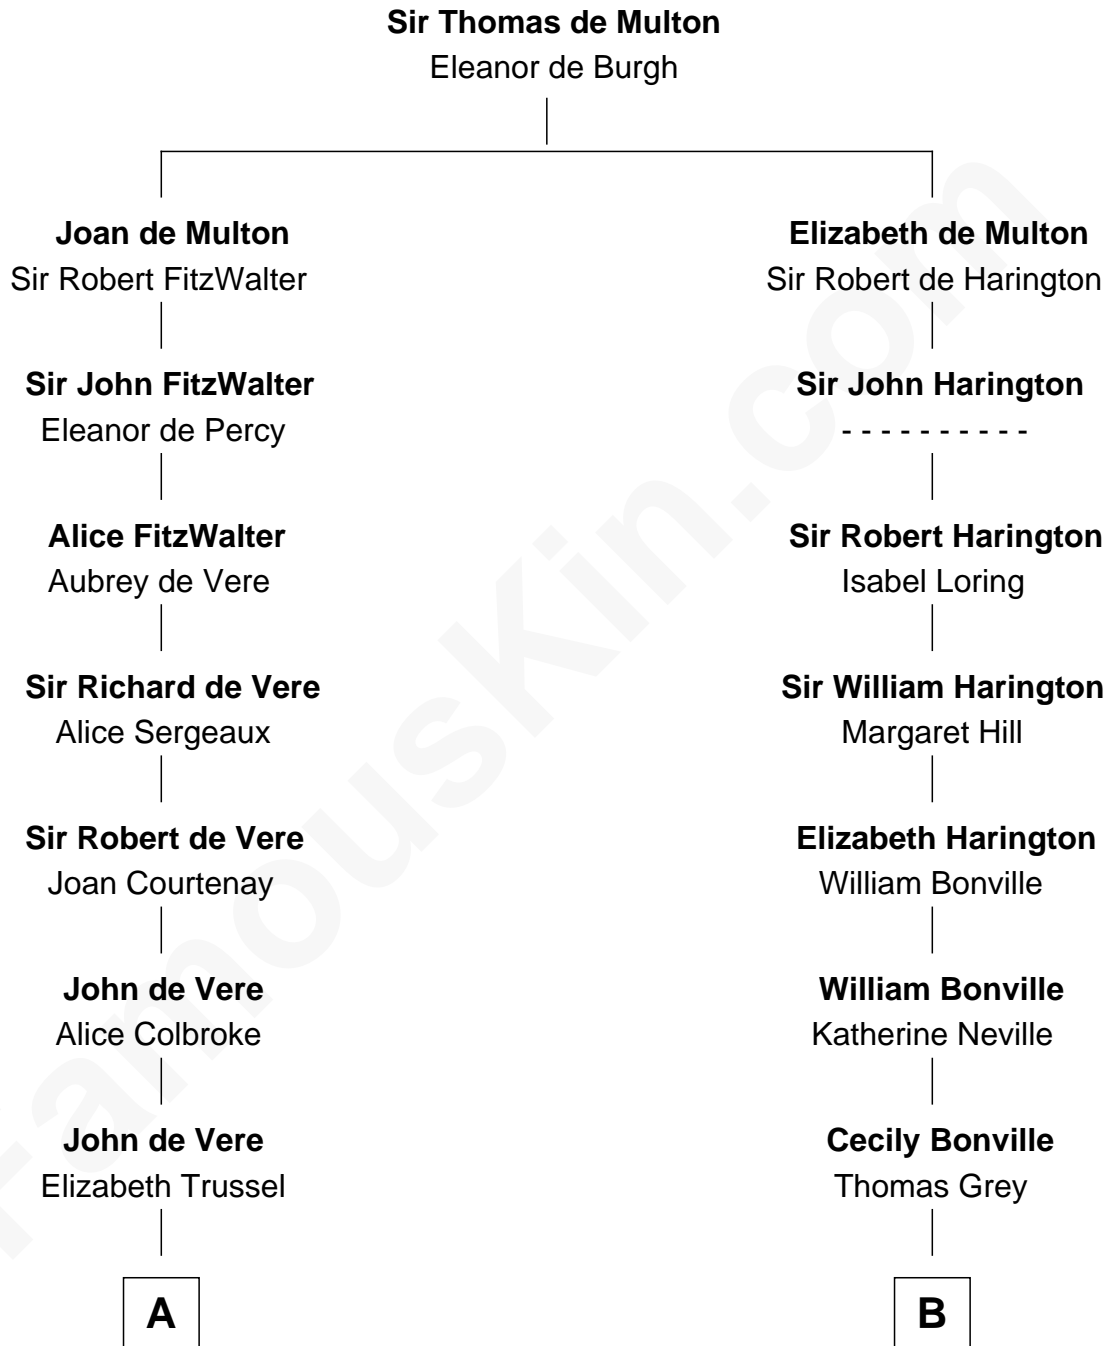

FamousKin.com

Relationship Chart of

Cara Delevingne

Fashion Model and Movie Actress

18th cousin 3 times removed of

Oliver Wendell Holmes, Jr.

U.S. Supreme Court Justice

C

Sir Berkeley Digby George Sheffield
Julia Mary de Tuyll van Serooskerken

John Vincent Sheffield
Anne Margaret Faudel-Phillips

Jane Armyne Sheffield
Sir Jocelyn Edward Greville Stevens

Pandora Anne Stevens
Charles Hamar Delevingne