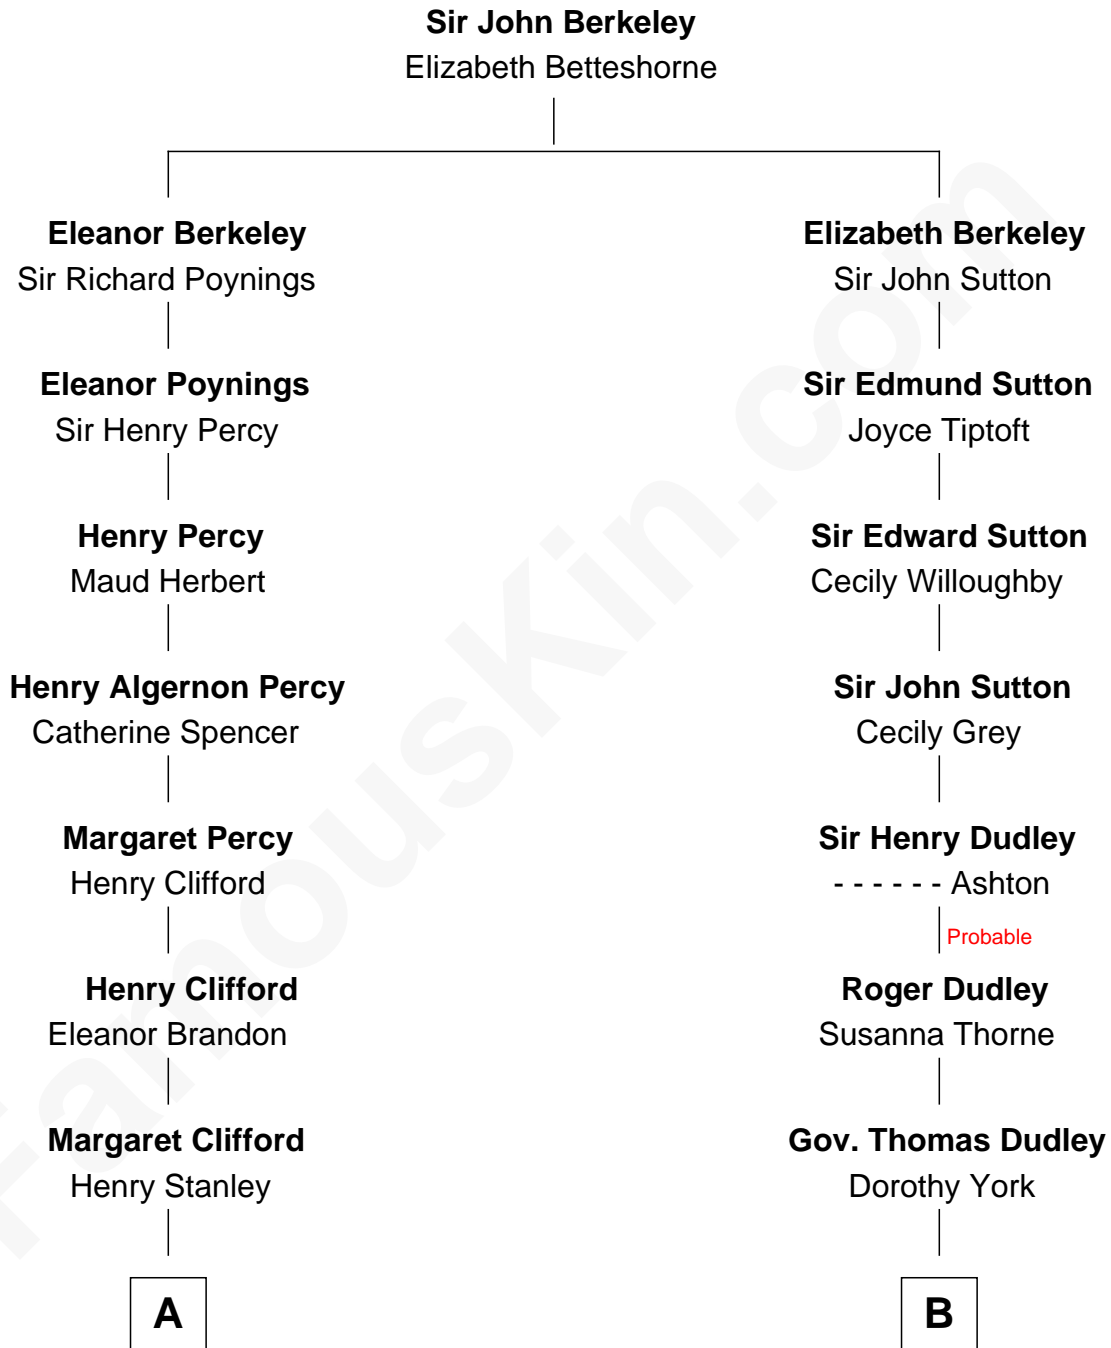

FamousKin.com

Relationship Chart of

Cara Delevingne

Fashion Model and Movie Actress

13th cousin 8 times removed of

Oliver Wendell Holmes, Sr.

American "Fireside" Poet

C

Armyne Evelyne Gordon
Sir Lionel Lawson Faudel-Phillips

Anne Margaret Faudel-Phillips
John Vincent Sheffield

Jane Armyne Sheffield
Sir Jocelyn Edward Greville Stevens

Pandora Anne Stevens
Charles Hamar Delevingne