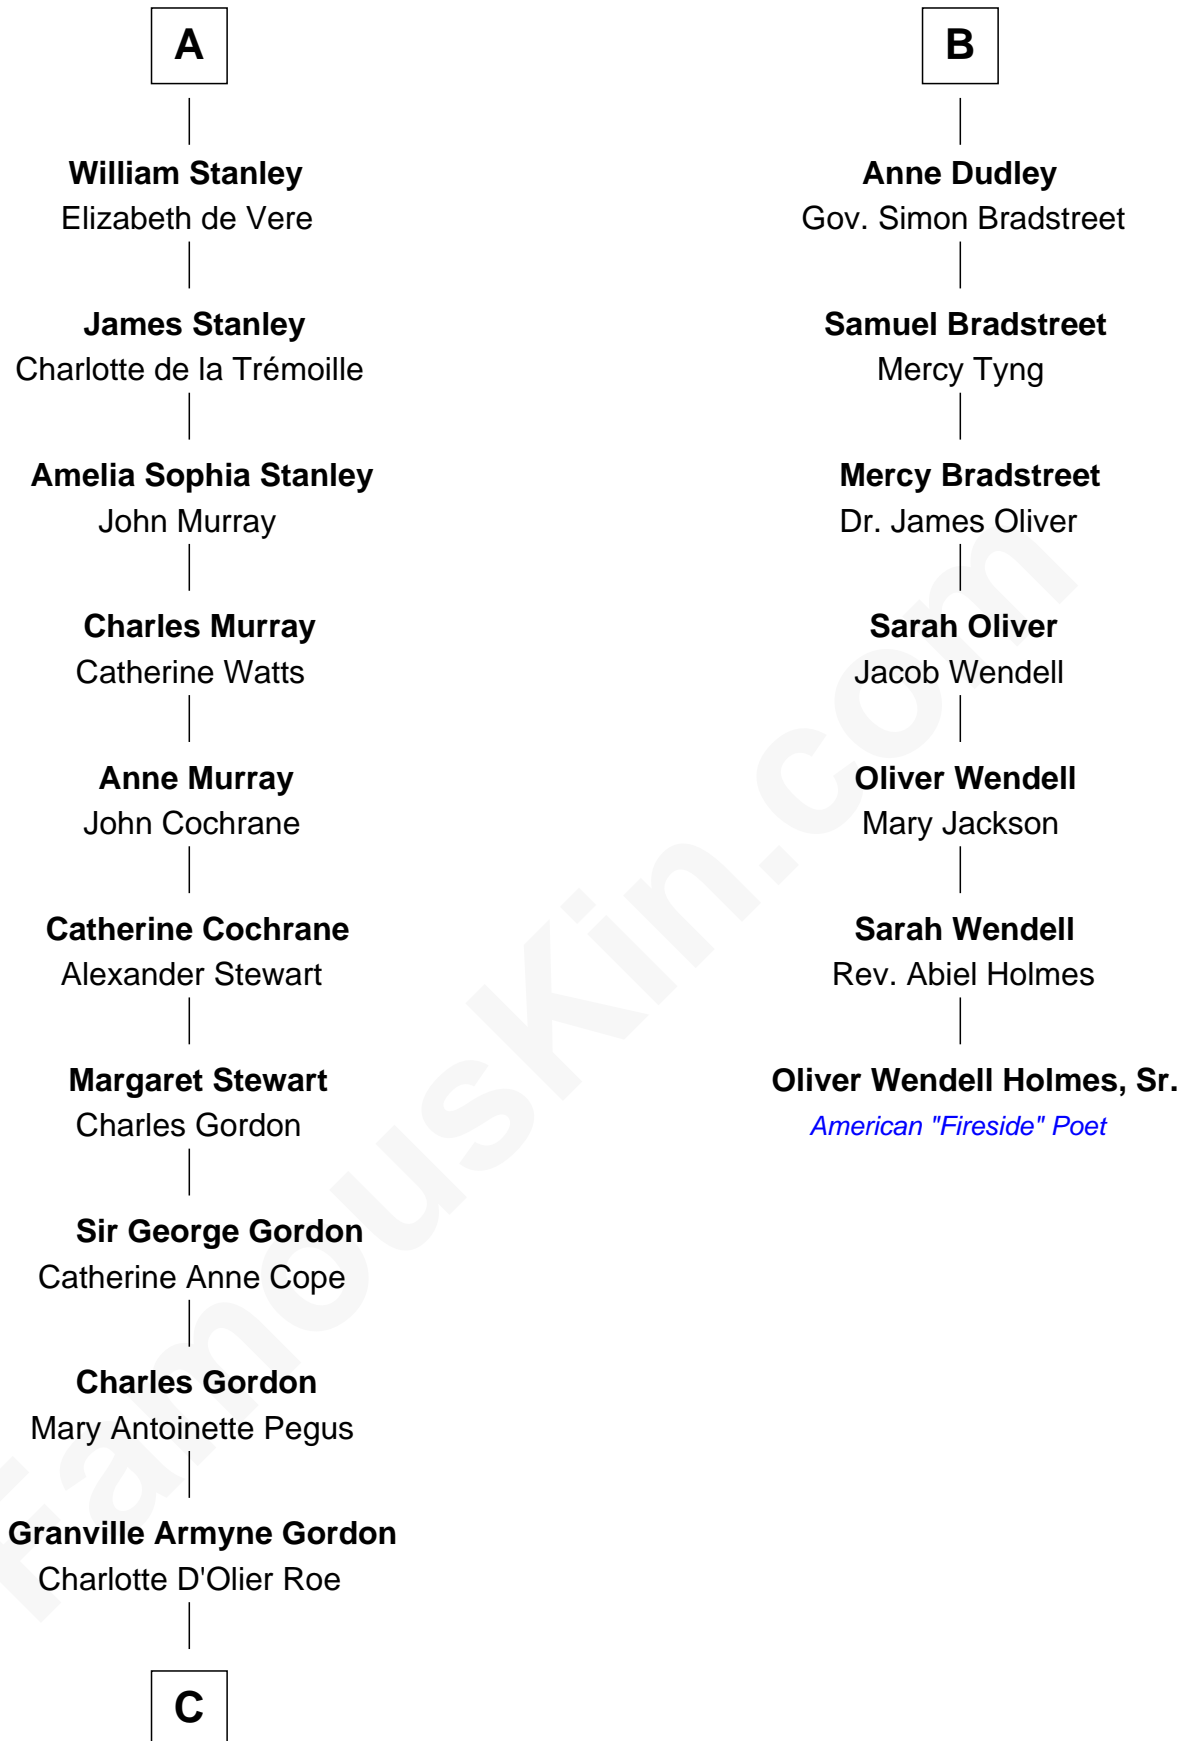

FamousKin.com

Relationship Chart of

Cara Delevingne

Fashion Model and Movie Actress

13th cousin 8 times removed of

Oliver Wendell Holmes, Sr.

American "Fireside" Poet

C

Armyne Evelyne Gordon
Sir Lionel Lawson Faudel-Phillips

Anne Margaret Faudel-Phillips
John Vincent Sheffield

Jane Armyne Sheffield
Sir Jocelyn Edward Greville Stevens

Pandora Anne Stevens
Charles Hamar Delevingne