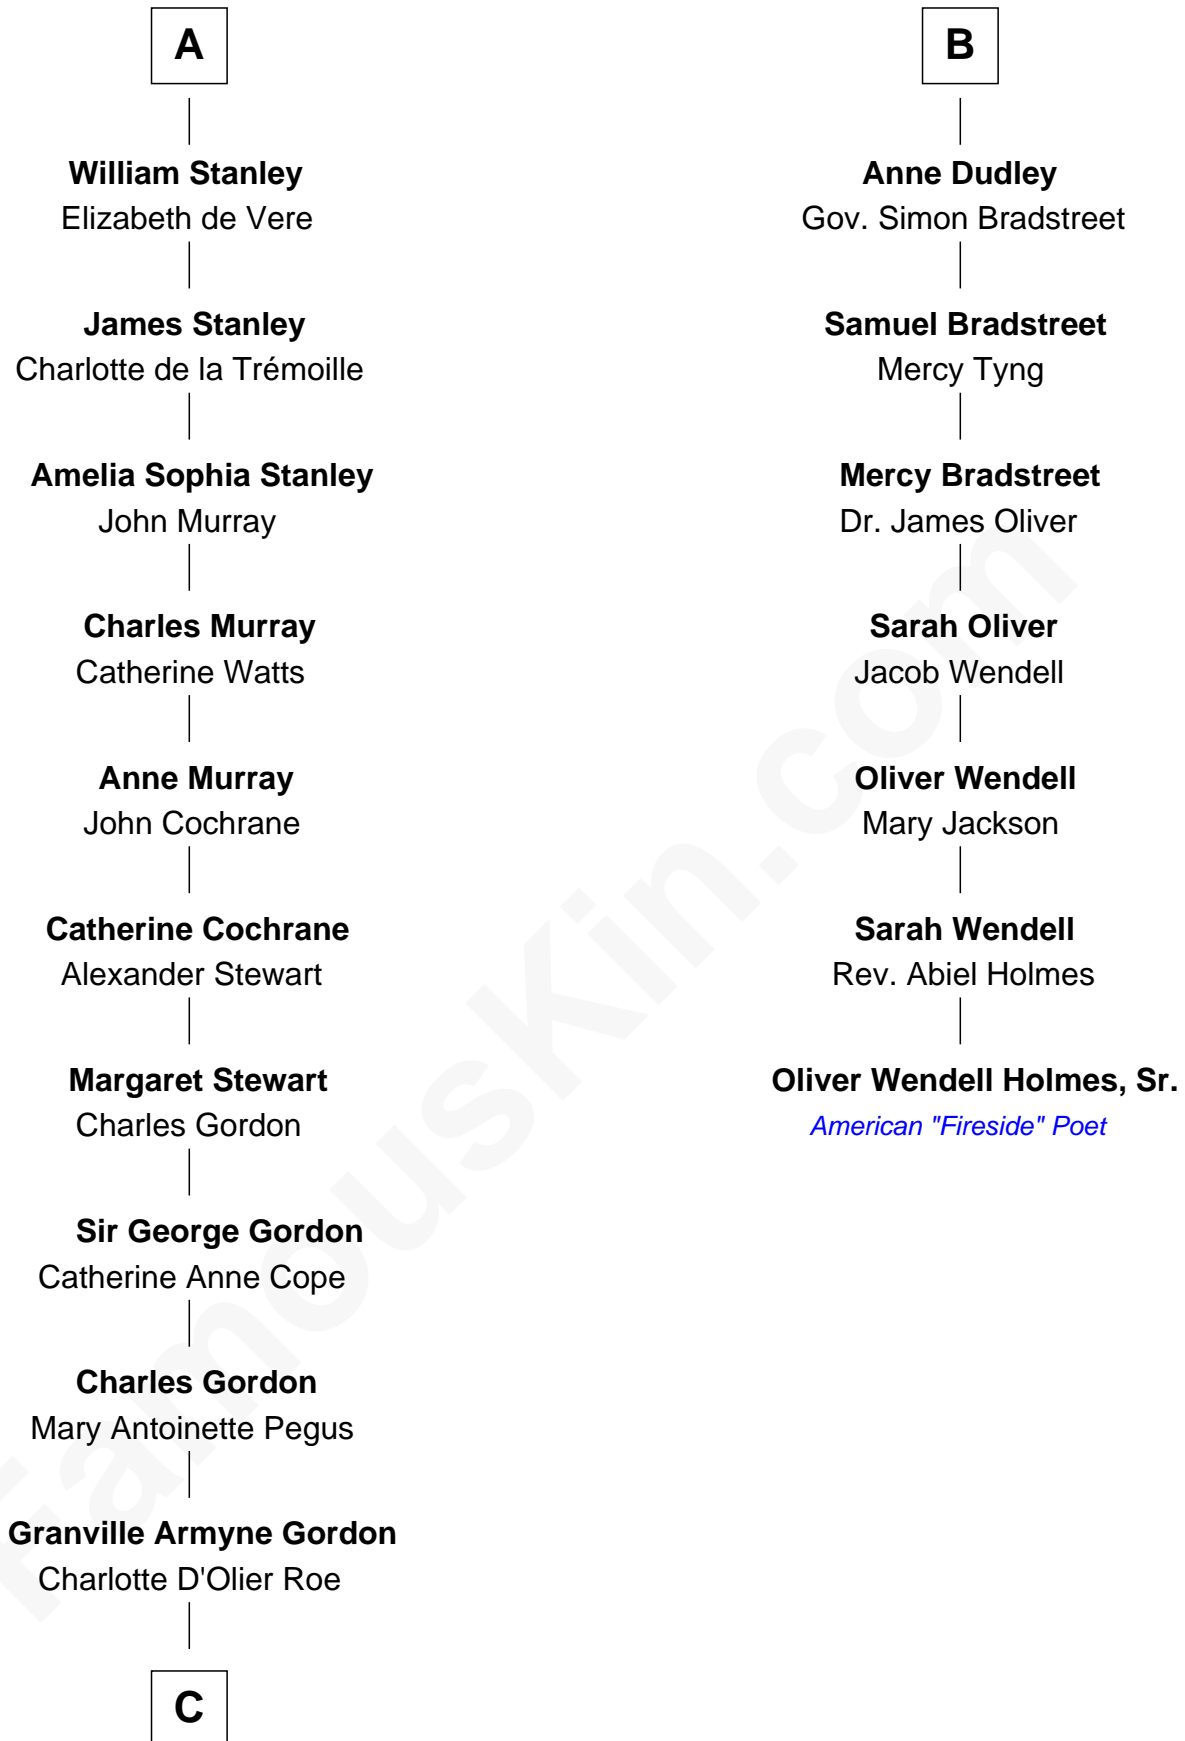

FamousKin.com

Relationship Chart of

Cara Delevingne

Fashion Model and Movie Actress

13th cousin 8 times removed of

Oliver Wendell Holmes, Sr.

American "Fireside" Poet

C

Armyne Evelyne Gordon
Sir Lionel Lawson Faudel-Phillips

Anne Margaret Faudel-Phillips
John Vincent Sheffield

Jane Armyne Sheffield
Sir Jocelyn Edward Greville Stevens

Pandora Anne Stevens
Charles Hamar Delevingne

Cara Delevingne
Model and Actress