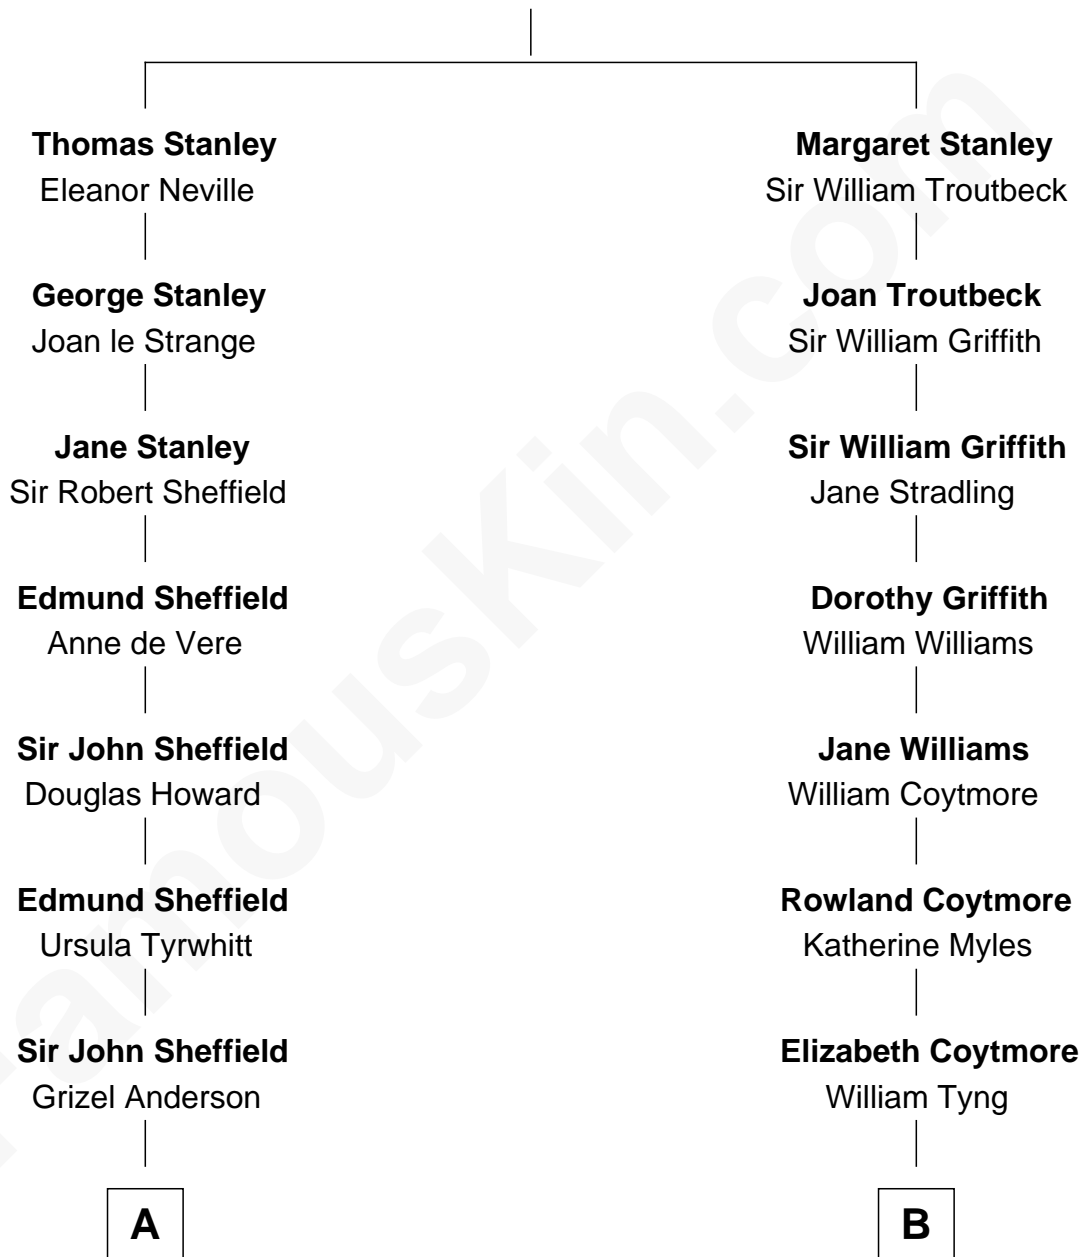

## Relationship Chart of

### Cara Delevingne

*Fashion Model and Movie Actress*

12th cousin 5 times removed of

### Oliver Wendell Holmes, Sr.

*American "Fireside" Poet*

**Sir Thomas Stanley**

Joan Goushill

**A**

**Edmund Sheffield**  
Elizabeth Cranfield

**John Sheffield**  
Frances Stewart

**Sir Charles Herbert later Sheffield**  
Margaret Diana Sabine