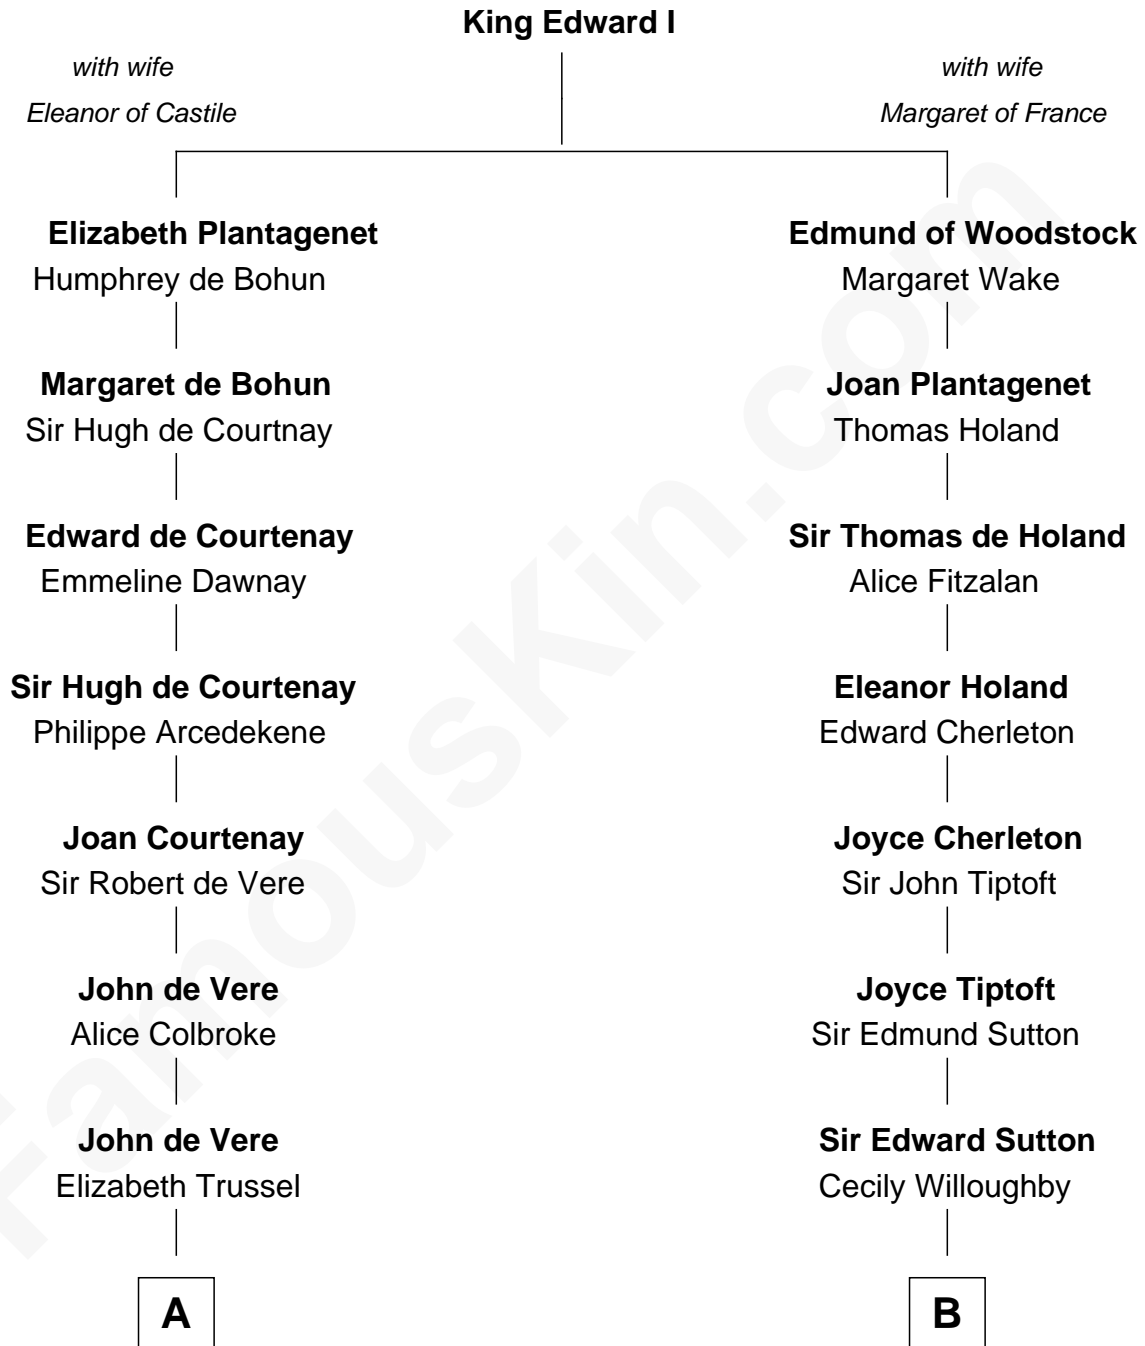

FamousKin.com

Relationship Chart of

Cara Delevingne

Fashion Model and Movie Actress

17th cousin 4 times removed of

Oliver Wendell Holmes, Sr.

American "Fireside" Poet

C

Sir Berkeley Digby George Sheffield

Julia Mary de Tuyll van Serooskerken

John Vincent Sheffield

Anne Margaret Faudel-Phillips

Jane Armyne Sheffield

Sir Jocelyn Edward Greville Stevens

Pandora Anne Stevens

Charles Hamar Delevingne