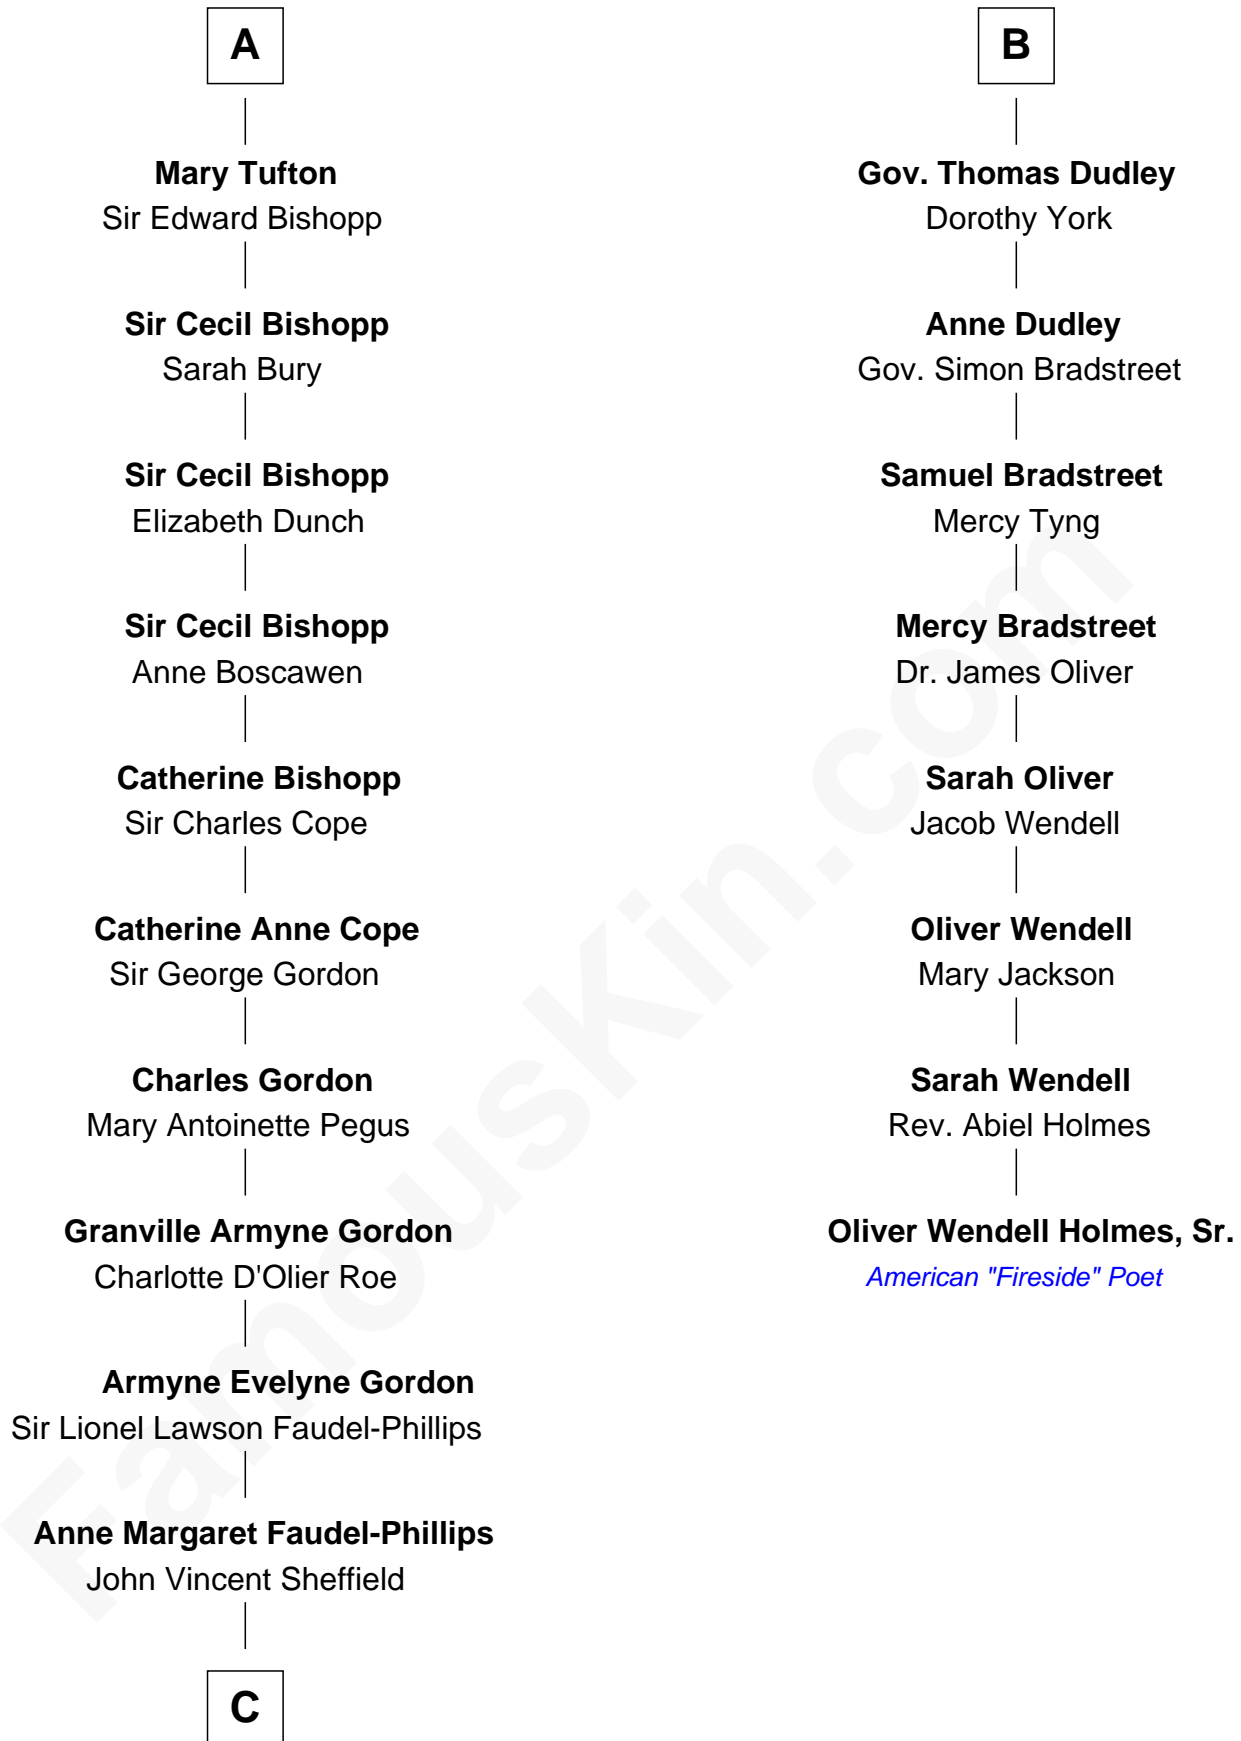

FamousKin.com

Relationship Chart of

Cara Delevingne

Fashion Model and Movie Actress

14th cousin 5 times removed of

Oliver Wendell Holmes, Sr.

American "Fireside" Poet

C

—
Jane Armyne Sheffield

Sir Jocelyn Edward Greville Stevens

—
Pandora Anne Stevens

Charles Hamar Delevingne

—
Cara Delevingne

Model and Actress

FamousKin.com