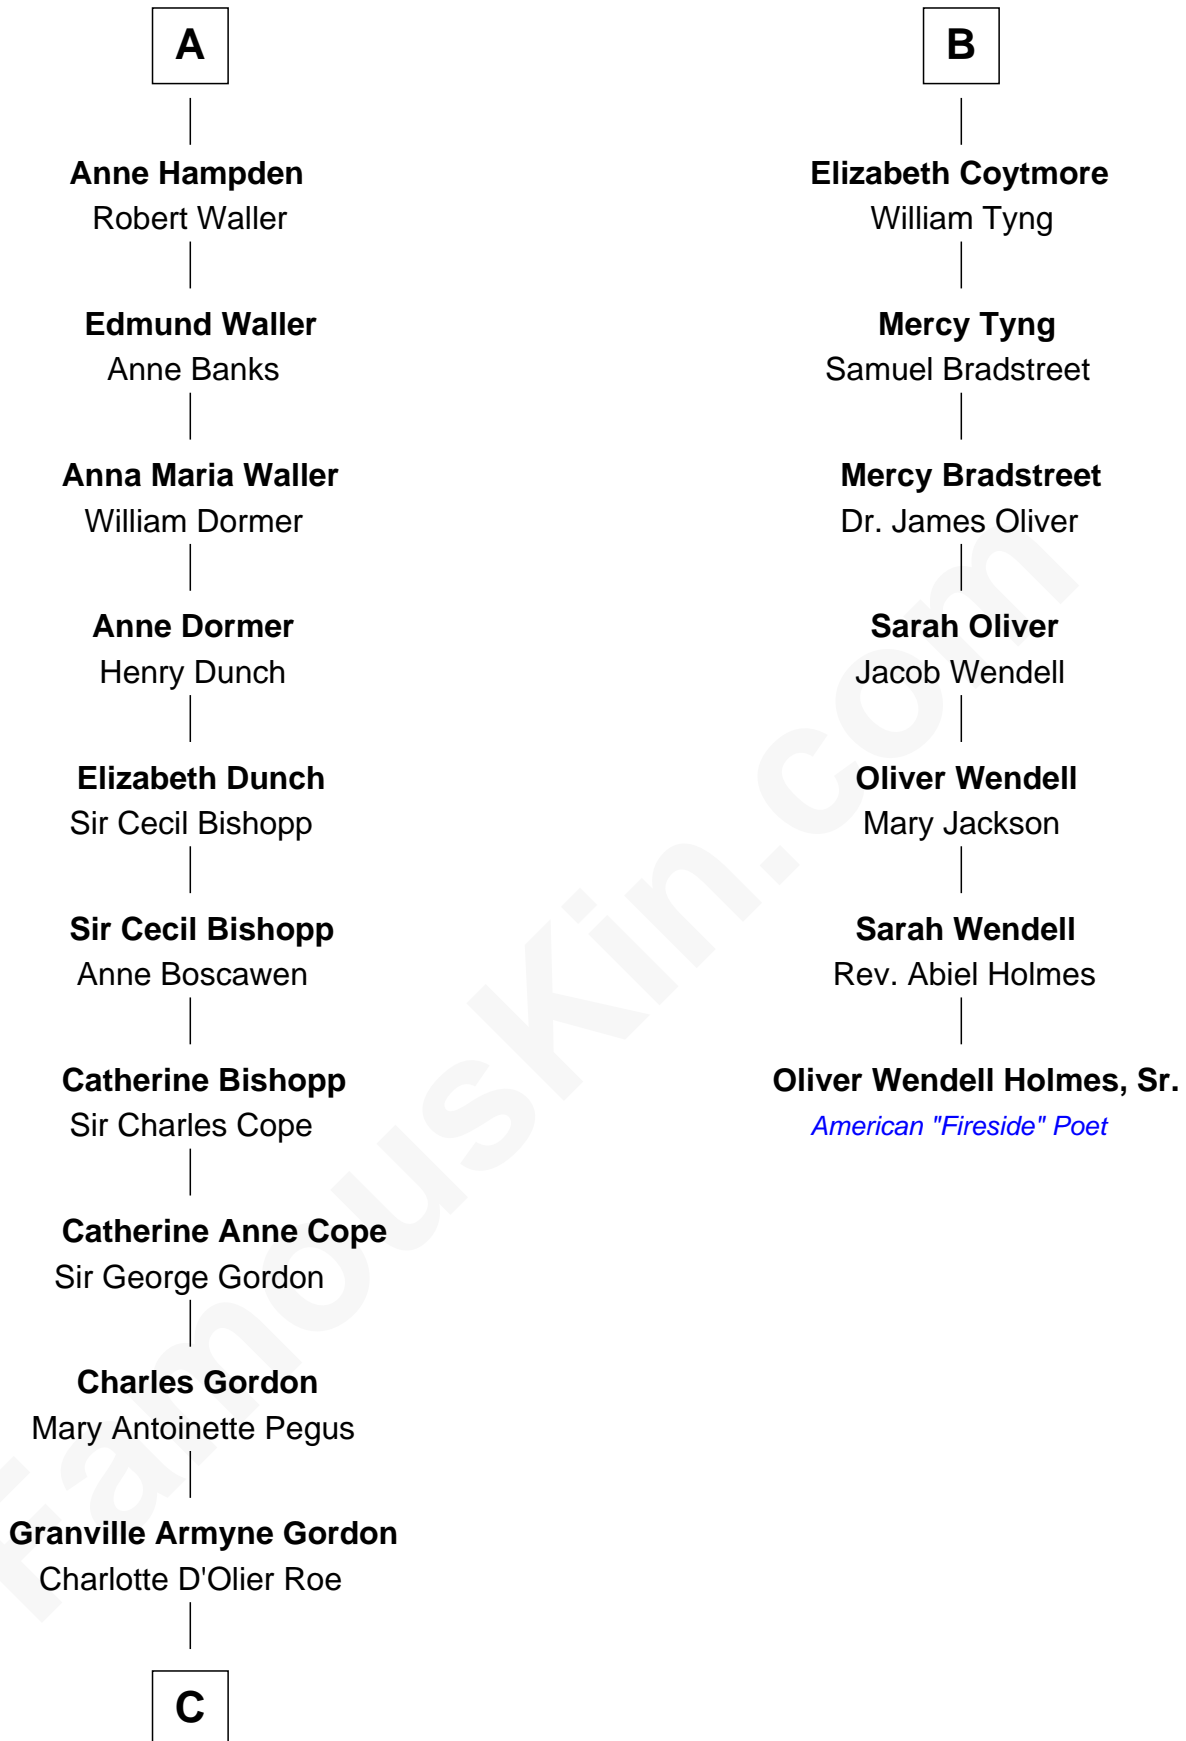

## Relationship Chart of

### Cara Delevingne

*Fashion Model and Movie Actress*

13th cousin 8 times removed of

### Oliver Wendell Holmes, Sr.

*American "Fireside" Poet*

**Sir William Stradling**

Isabel St. Barbe

**C**

**Armyne Evelyne Gordon**  
Sir Lionel Lawson Faudel-Phillips

**Anne Margaret Faudel-Phillips**  
John Vincent Sheffield

**Jane Armyne Sheffield**  
Sir Jocelyn Edward Greville Stevens

**Pandora Anne Stevens**  
Charles Hamar Delevingne

**Cara Delevingne**  
*Model and Actress*

FamousKin.com