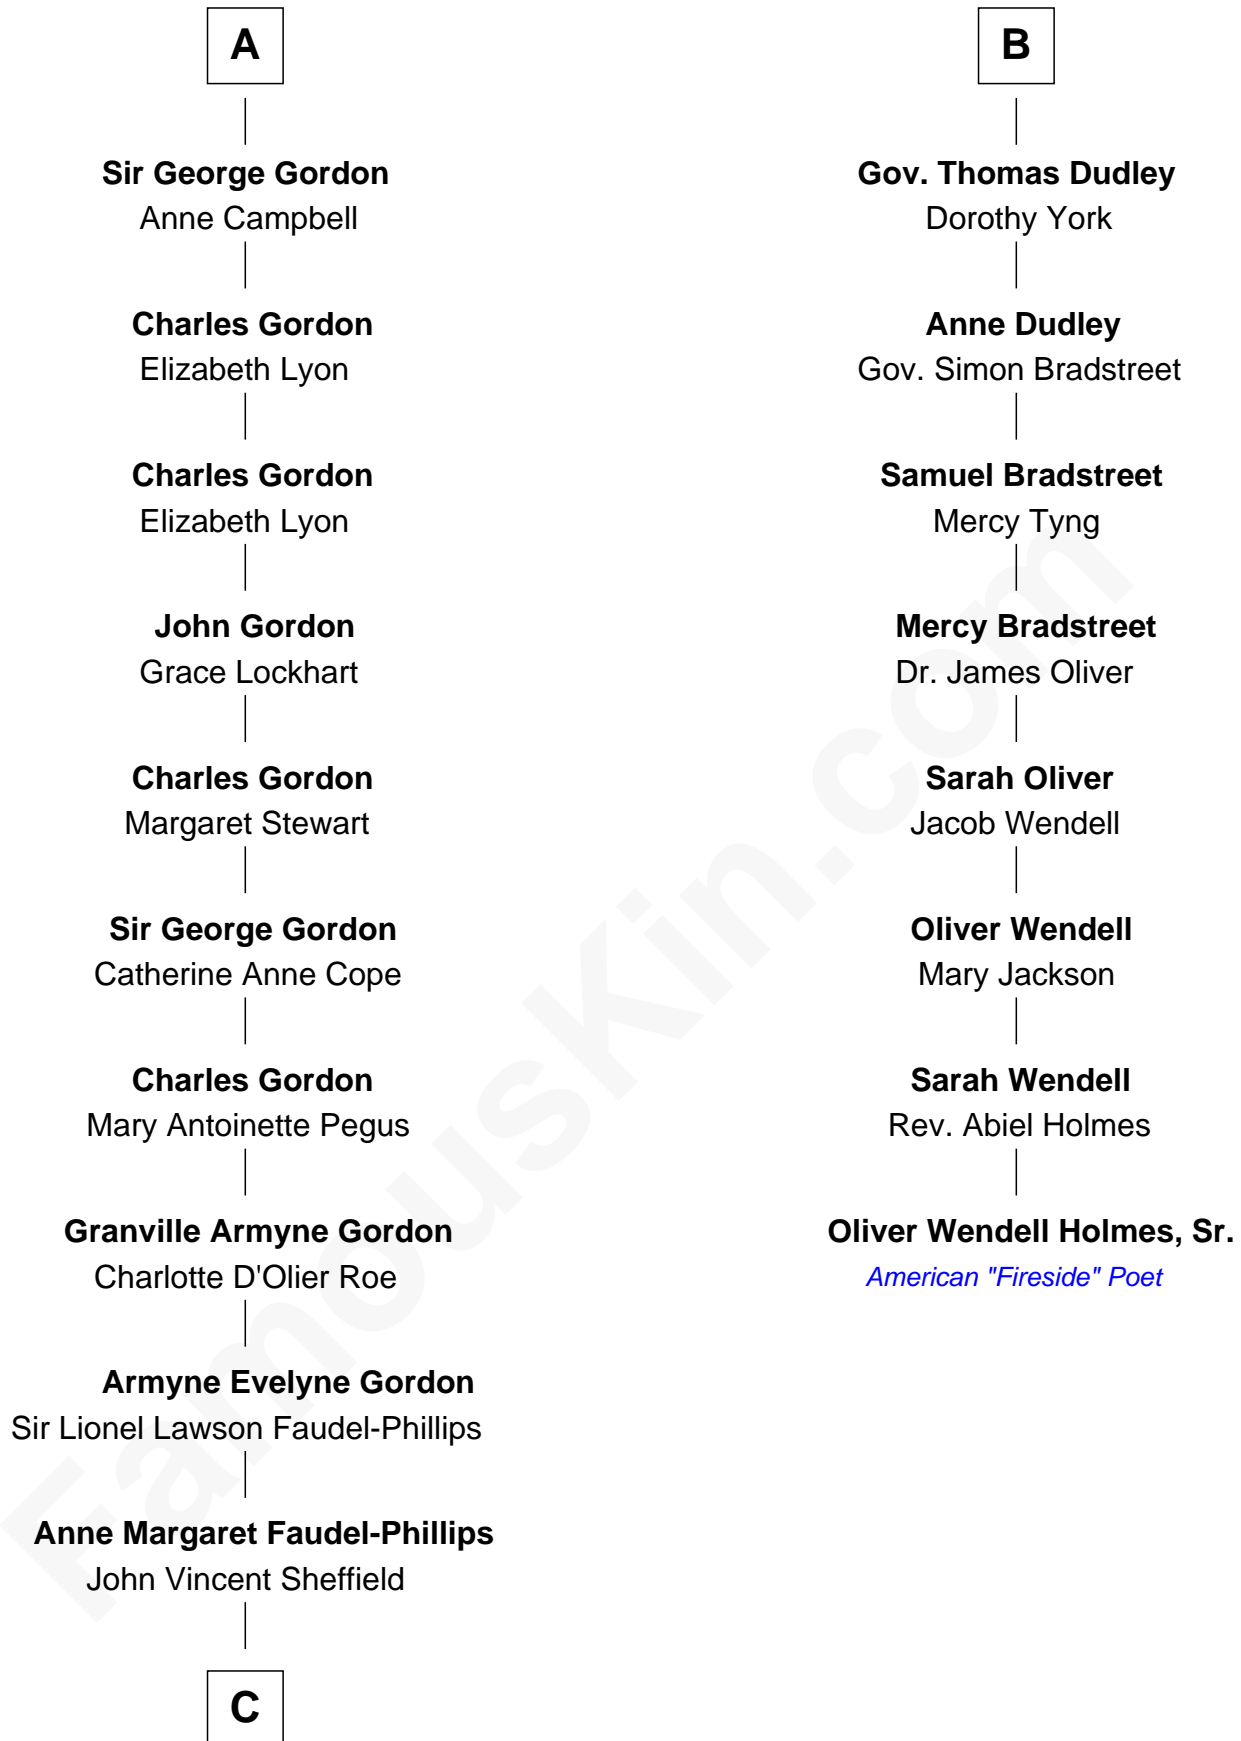

FamousKin.com

Relationship Chart of

Cara Delevingne

Fashion Model and Movie Actress

14th cousin 5 times removed of

Oliver Wendell Holmes, Sr.

American "Fireside" Poet

Sir Thomas de Holand

Alice Fitzalan

C

—
Jane Armyne Sheffield

Sir Jocelyn Edward Greville Stevens

—
Pandora Anne Stevens

Charles Hamar Delevingne

—
Cara Delevingne

Model and Actress