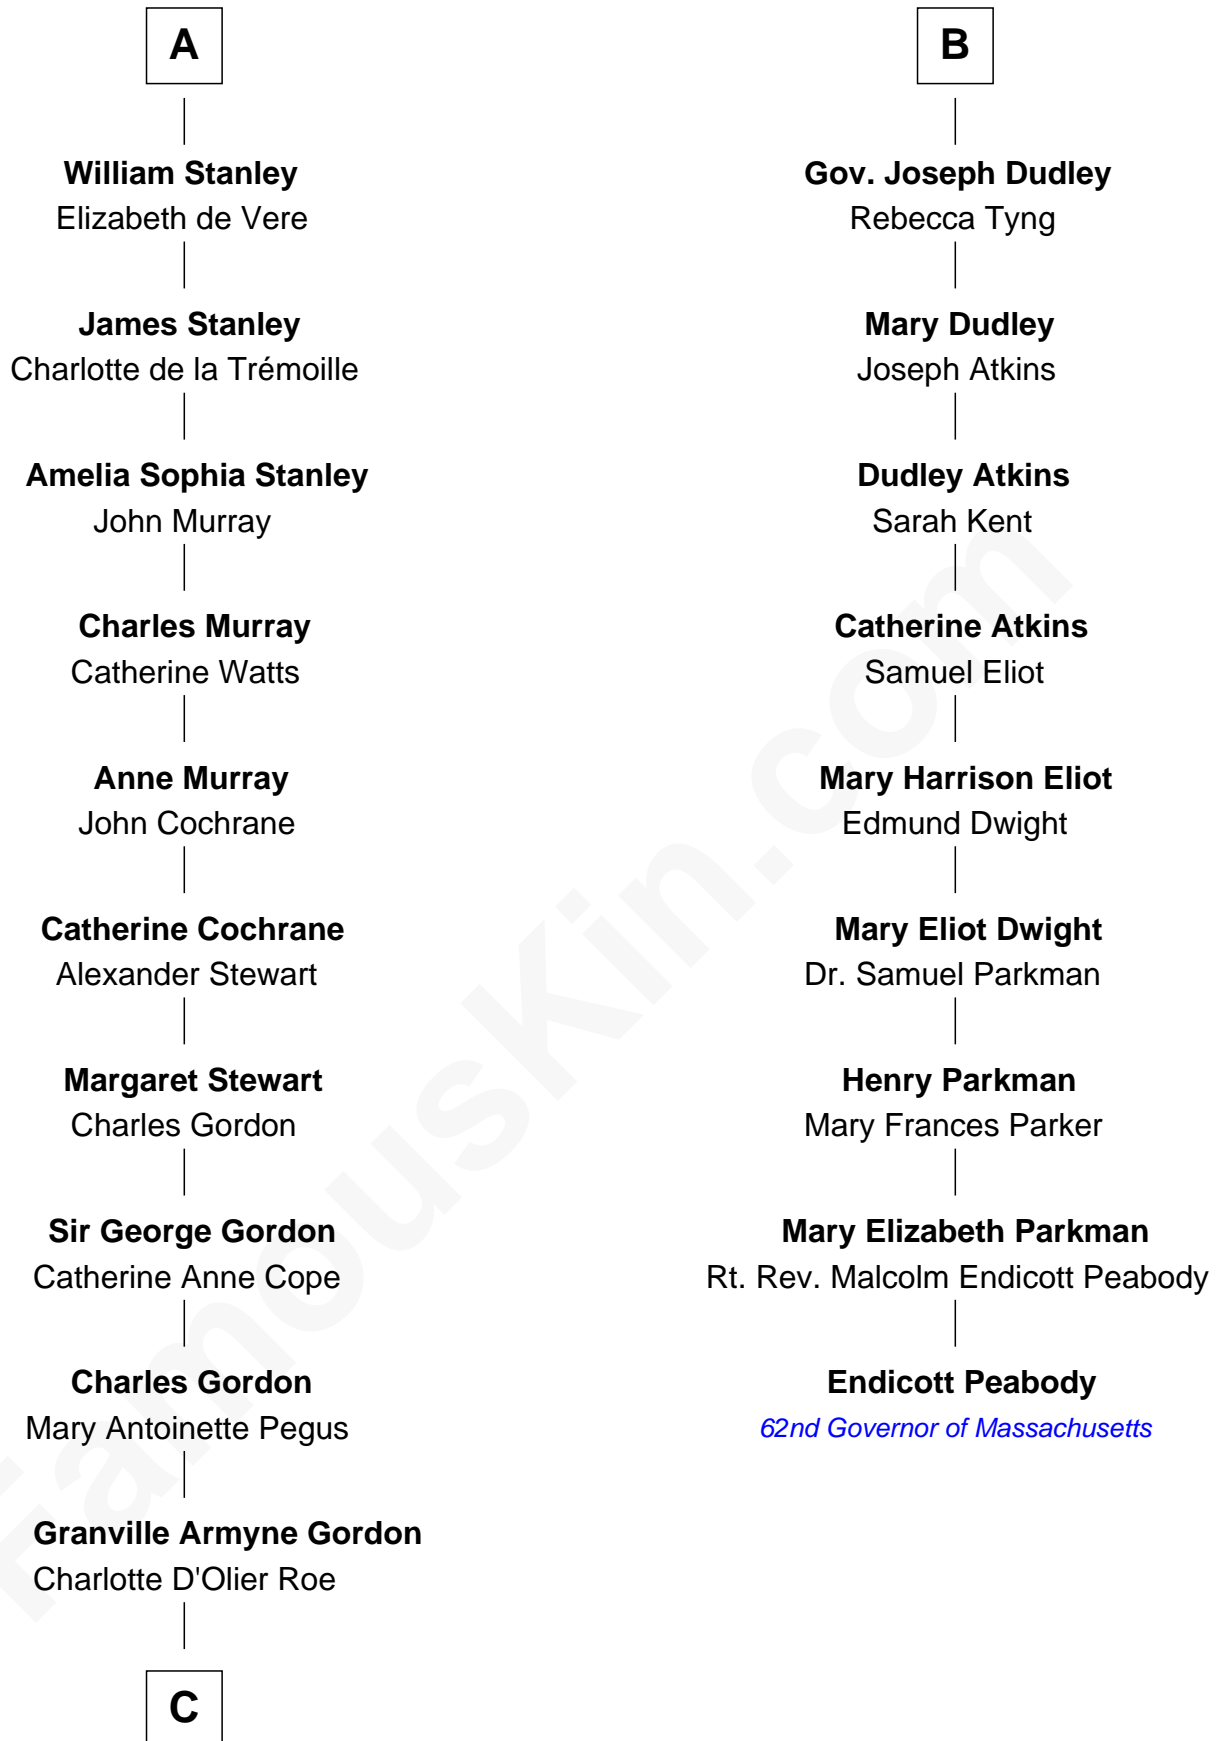

FamousKin.com

Relationship Chart of

Cara Delevingne

Fashion Model and Movie Actress

15th cousin 6 times removed of

Endicott Peabody

62nd Governor of Massachusetts

C

—
Armyne Evelyne Gordon

Sir Lionel Lawson Faudel-Phillips

—
Anne Margaret Faudel-Phillips

John Vincent Sheffield

—
Jane Armyne Sheffield

Sir Jocelyn Edward Greville Stevens

—
Pandora Anne Stevens

Charles Hamar Delevingne