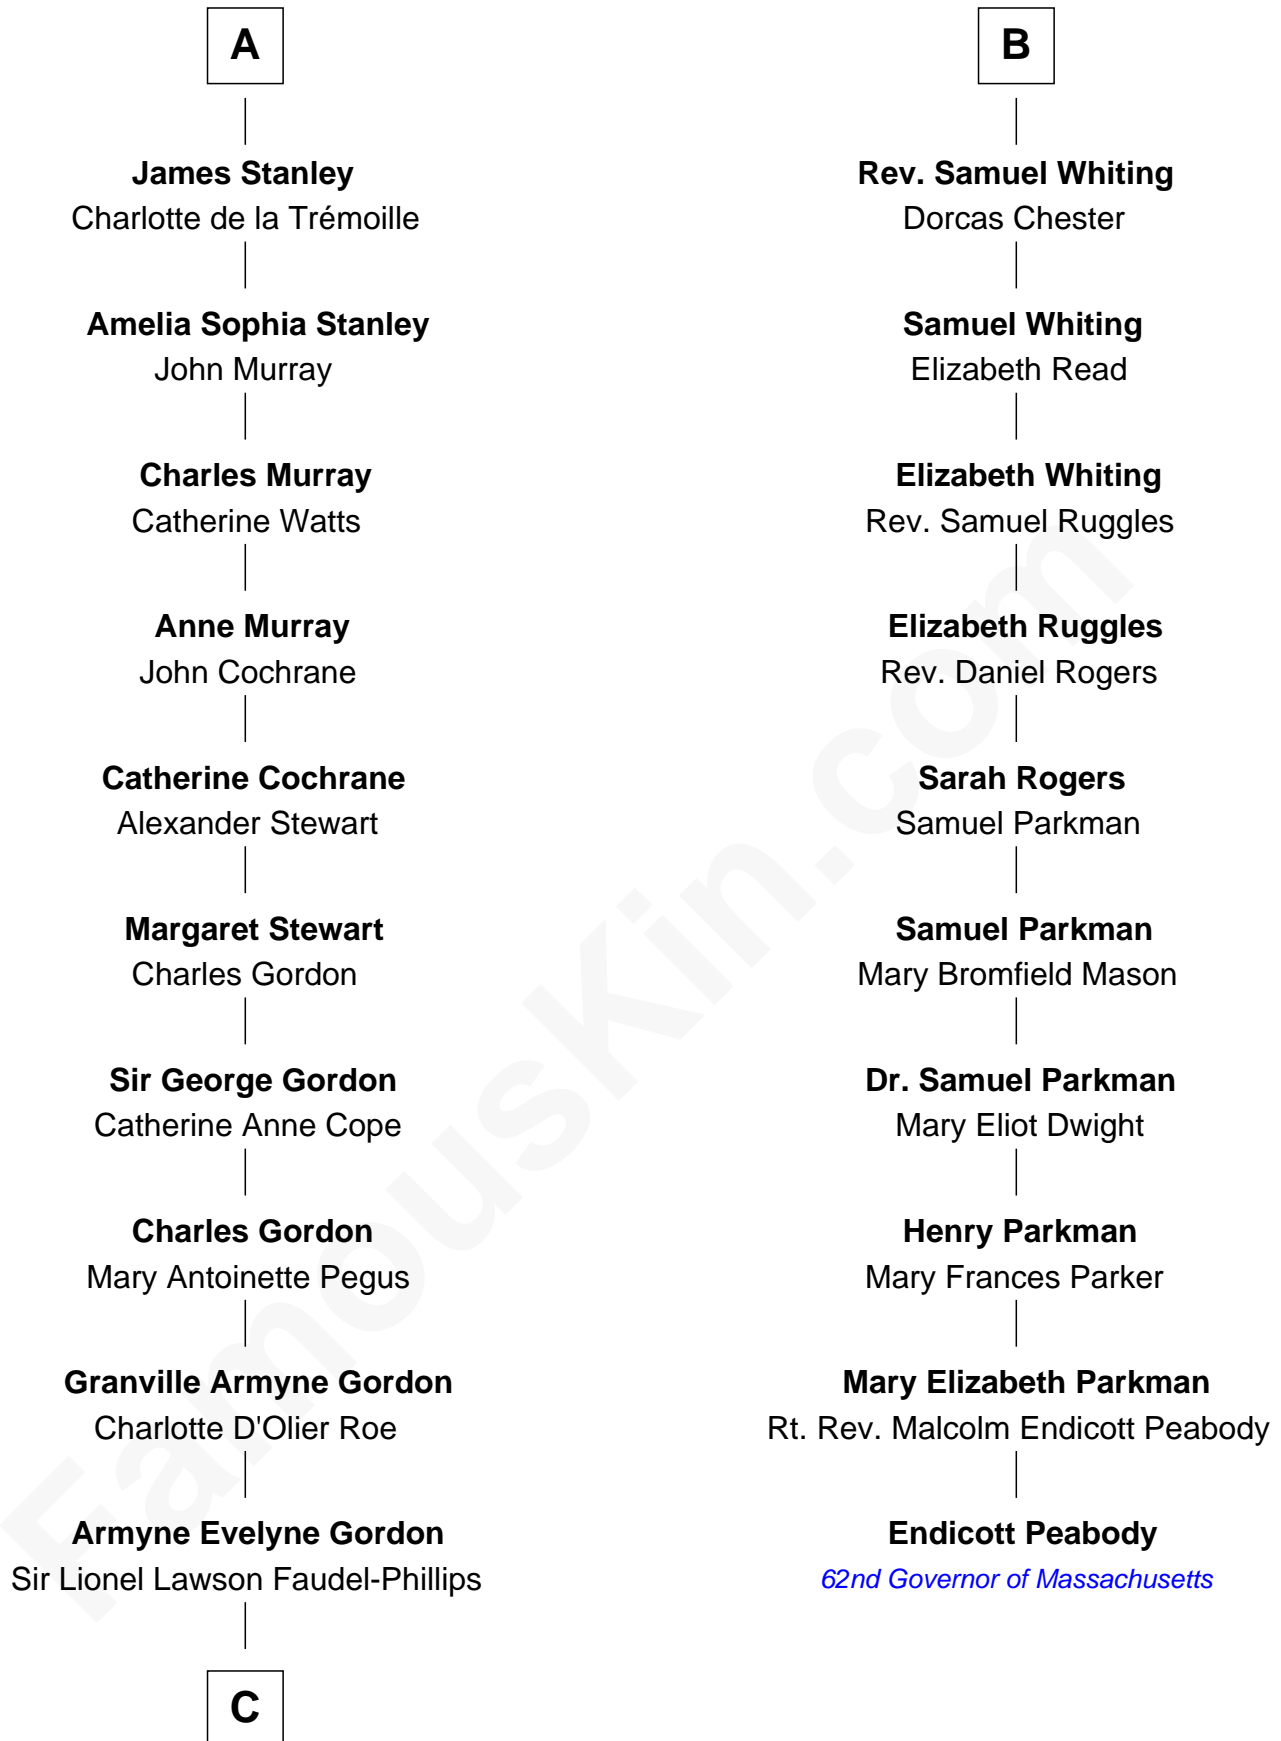

FamousKin.com

Relationship Chart of

Cara Delevingne

Fashion Model and Movie Actress

16th cousin 4 times removed of

Endicott Peabody

62nd Governor of Massachusetts

Sir John Beauchamp

Edith Stourton

C

—
Anne Margaret Faudel-Phillips

John Vincent Sheffield

—
Jane Armyne Sheffield

Sir Jocelyn Edward Greville Stevens

—
Pandora Anne Stevens

Charles Hamar Delevingne