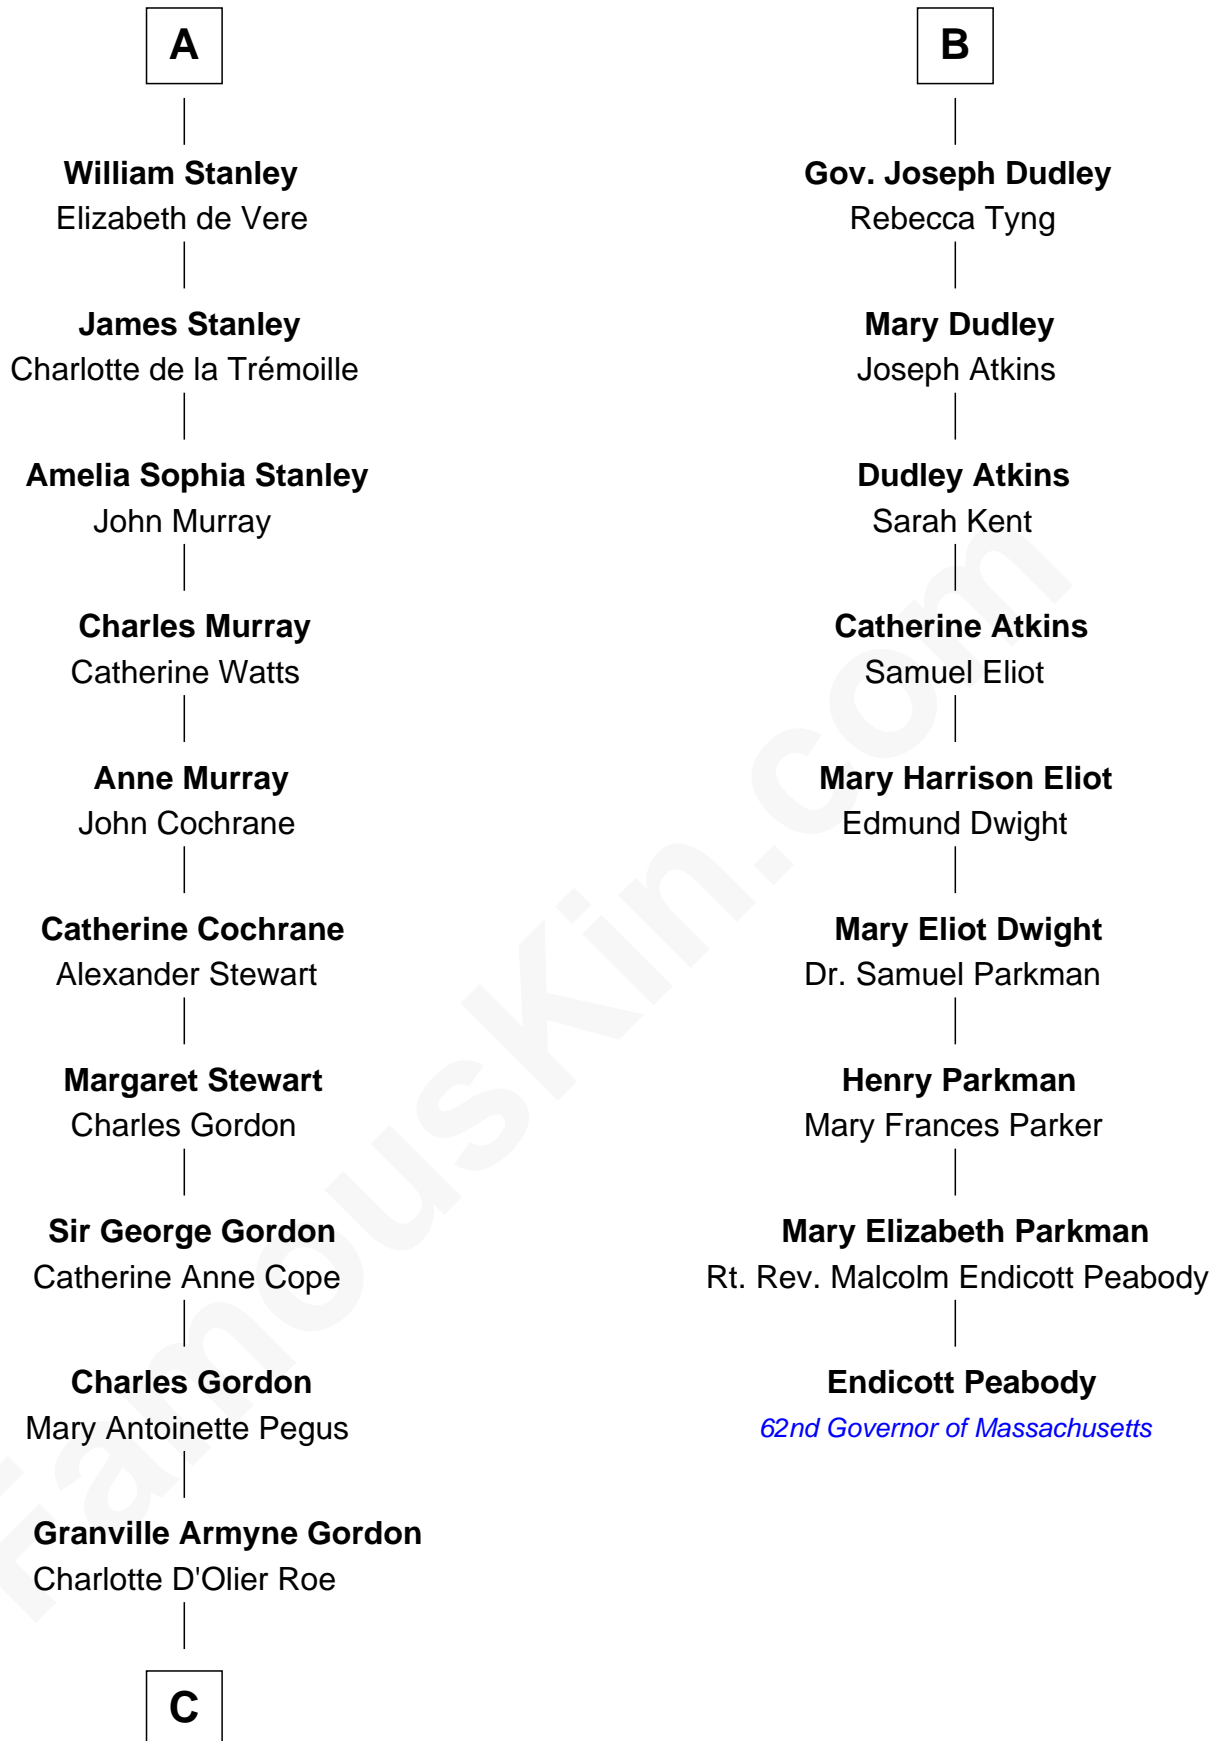

FamousKin.com

Relationship Chart of

Cara Delevingne

Fashion Model and Movie Actress

15th cousin 6 times removed of

Endicott Peabody

62nd Governor of Massachusetts

C

Armyne Evelyne Gordon

Sir Lionel Lawson Faudel-Phillips

Anne Margaret Faudel-Phillips

John Vincent Sheffield

Jane Armyne Sheffield

Sir Jocelyn Edward Greville Stevens

Pandora Anne Stevens

Charles Hamar Delevingne