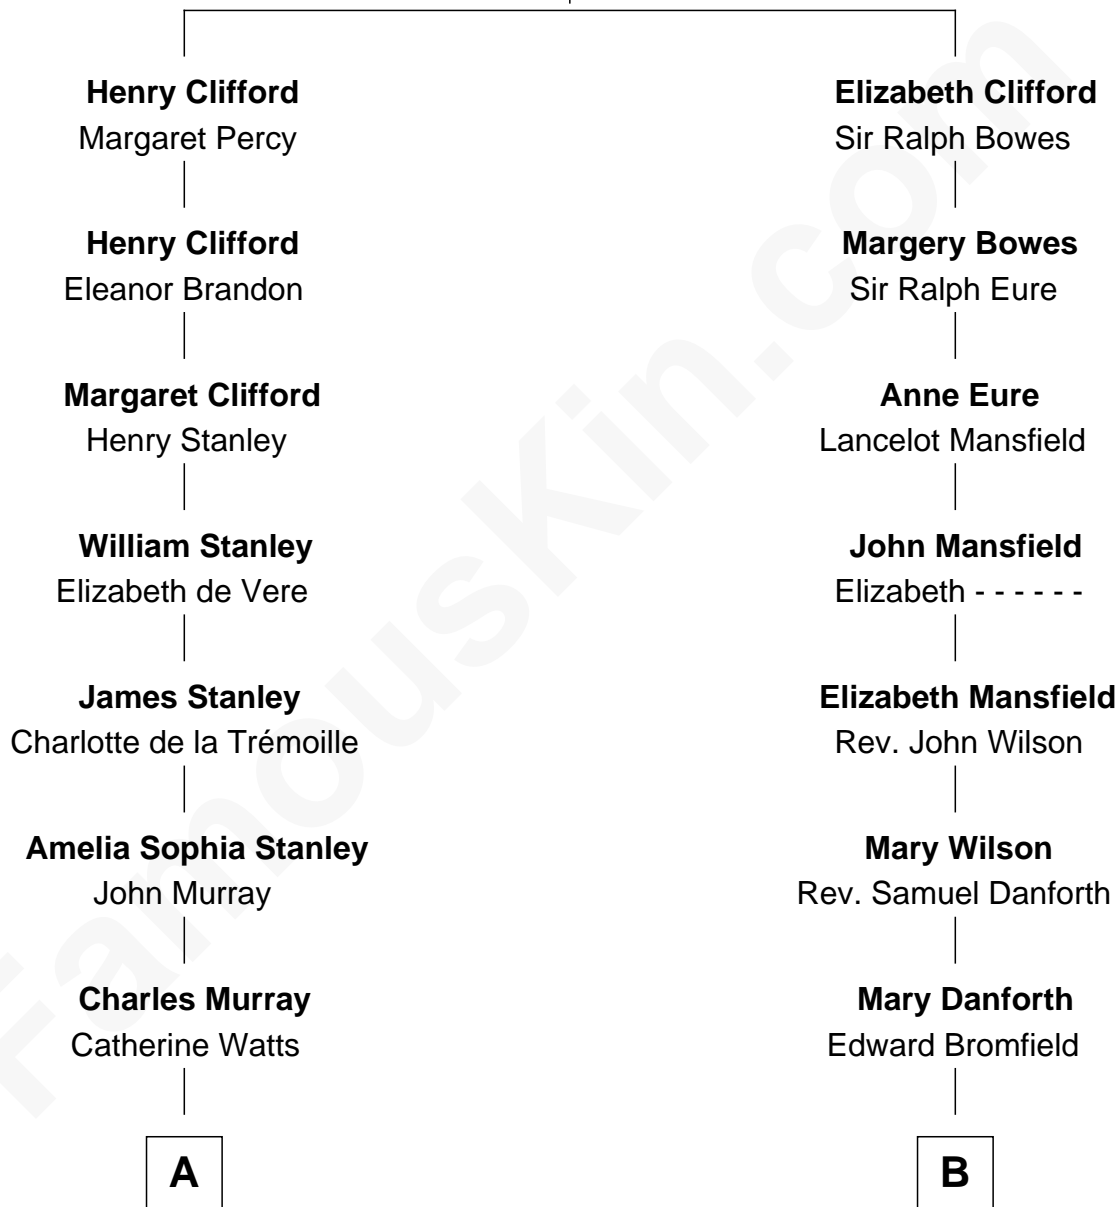

FamousKin.com

Relationship Chart of

Cara Delevingne

Fashion Model and Movie Actress

14th cousin 3 times removed of

Endicott Peabody

62nd Governor of Massachusetts

Henry Clifford
Anne St. John

A

Anne Murray
John Cochrane

Catherine Cochrane
Alexander Stewart

Margaret Stewart
Charles Gordon

Sir George Gordon
Catherine Anne Cope

Charles Gordon
Mary Antoinette Pegus

Granville Armyne Gordon
Charlotte D'Olier Roe