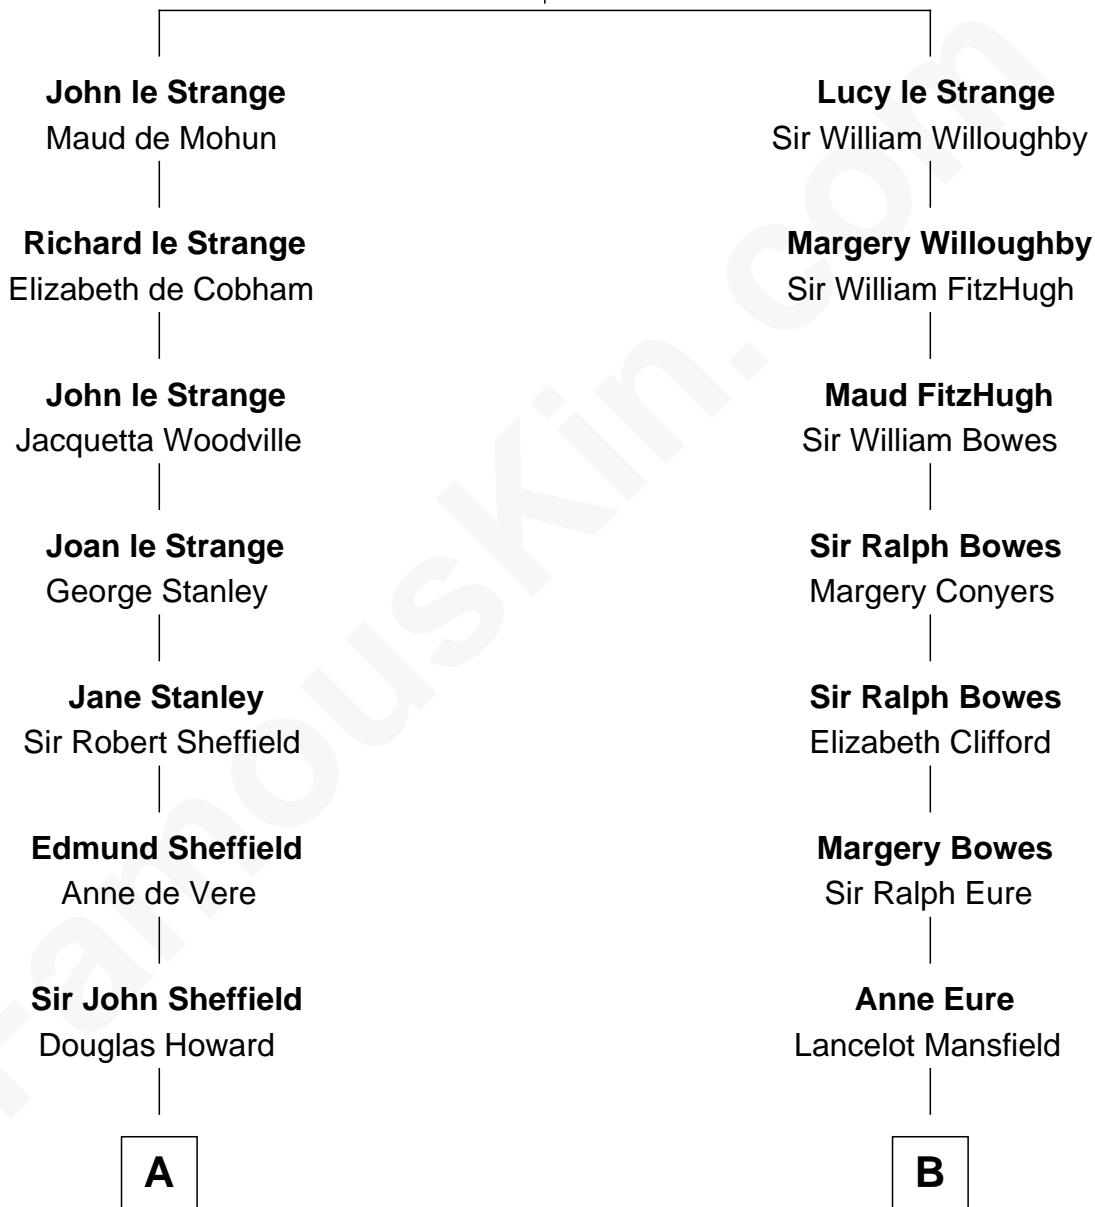

FamousKin.com

Relationship Chart of

Cara Delevingne

Fashion Model and Movie Actress

18th cousin 1 time removed of

Endicott Peabody

62nd Governor of Massachusetts

Sir Roger le Strange

Aline Fitzalan

C

Jane Armyne Sheffield
Sir Jocelyn Edward Greville Stevens

Pandora Anne Stevens
Charles Hamar Delevingne

Cara Delevingne
Model and Actress

D

Mary Elizabeth Parkman
Rt. Rev. Malcolm Endicott Peabody

Endicott Peabody
62nd Governor of Massachusetts

FamousKin.com