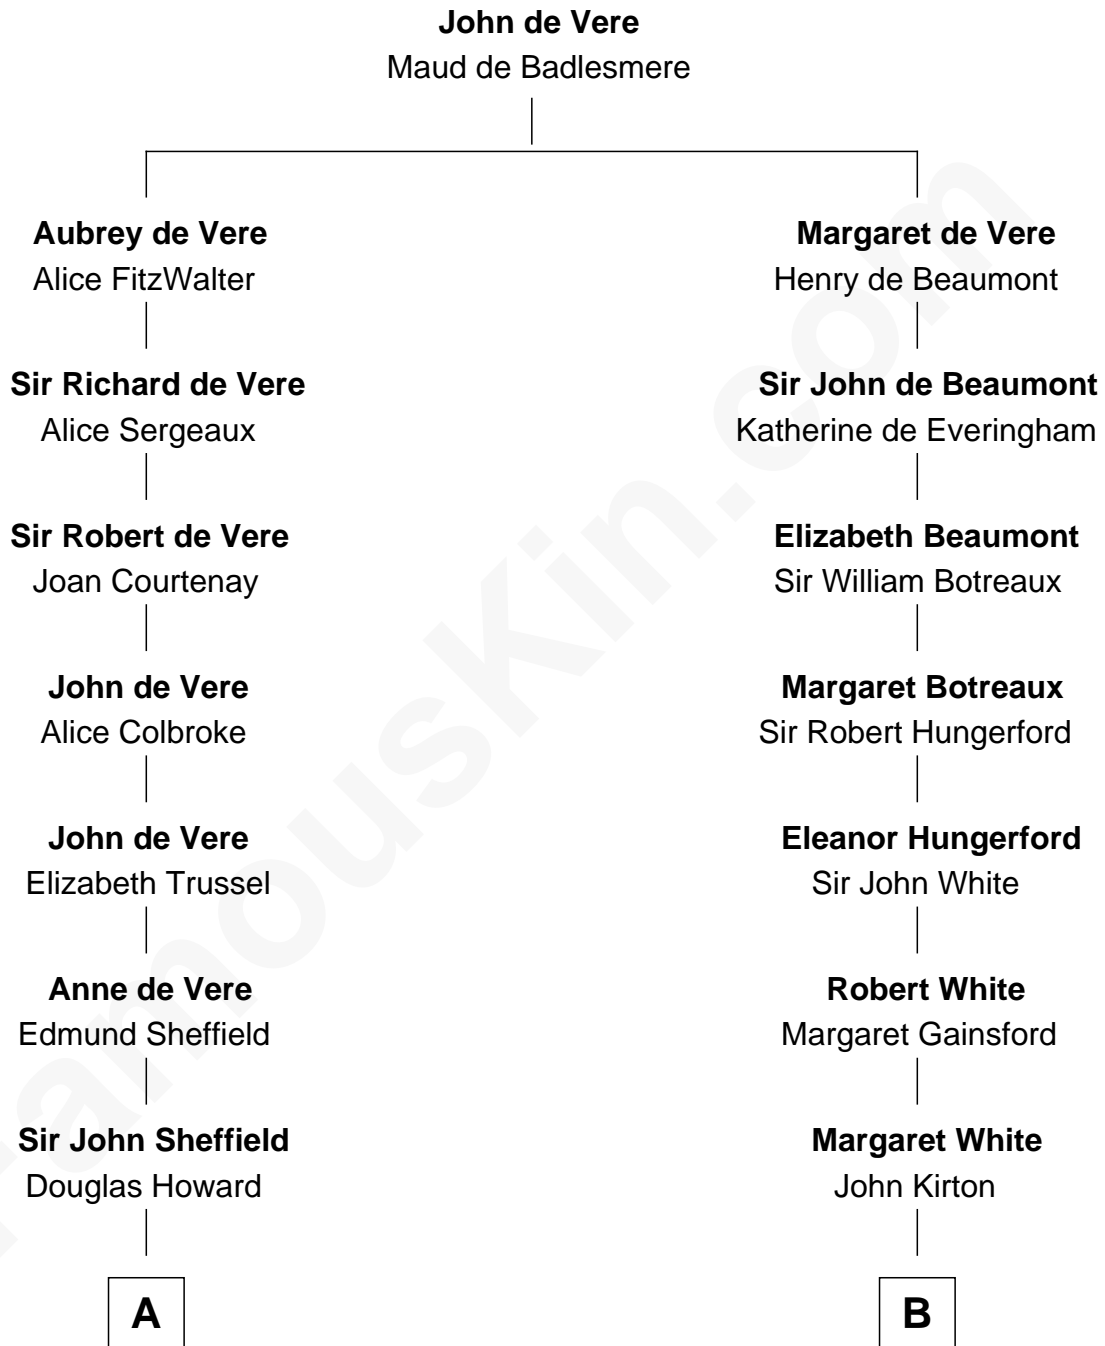

FamousKin.com

Relationship Chart of

Cara Delevingne

Fashion Model and Movie Actress

19th cousin 2 times removed of

Endicott Peabody

62nd Governor of Massachusetts

C

Jane Armyne Sheffield
Sir Jocelyn Edward Greville Stevens

Pandora Anne Stevens
Charles Hamar Delevingne

Cara Delevingne
Model and Actress

D

Harriet Paine Rose
John Clarke Lee

Marianne Cabot Lee
Samuel Endicott Peabody