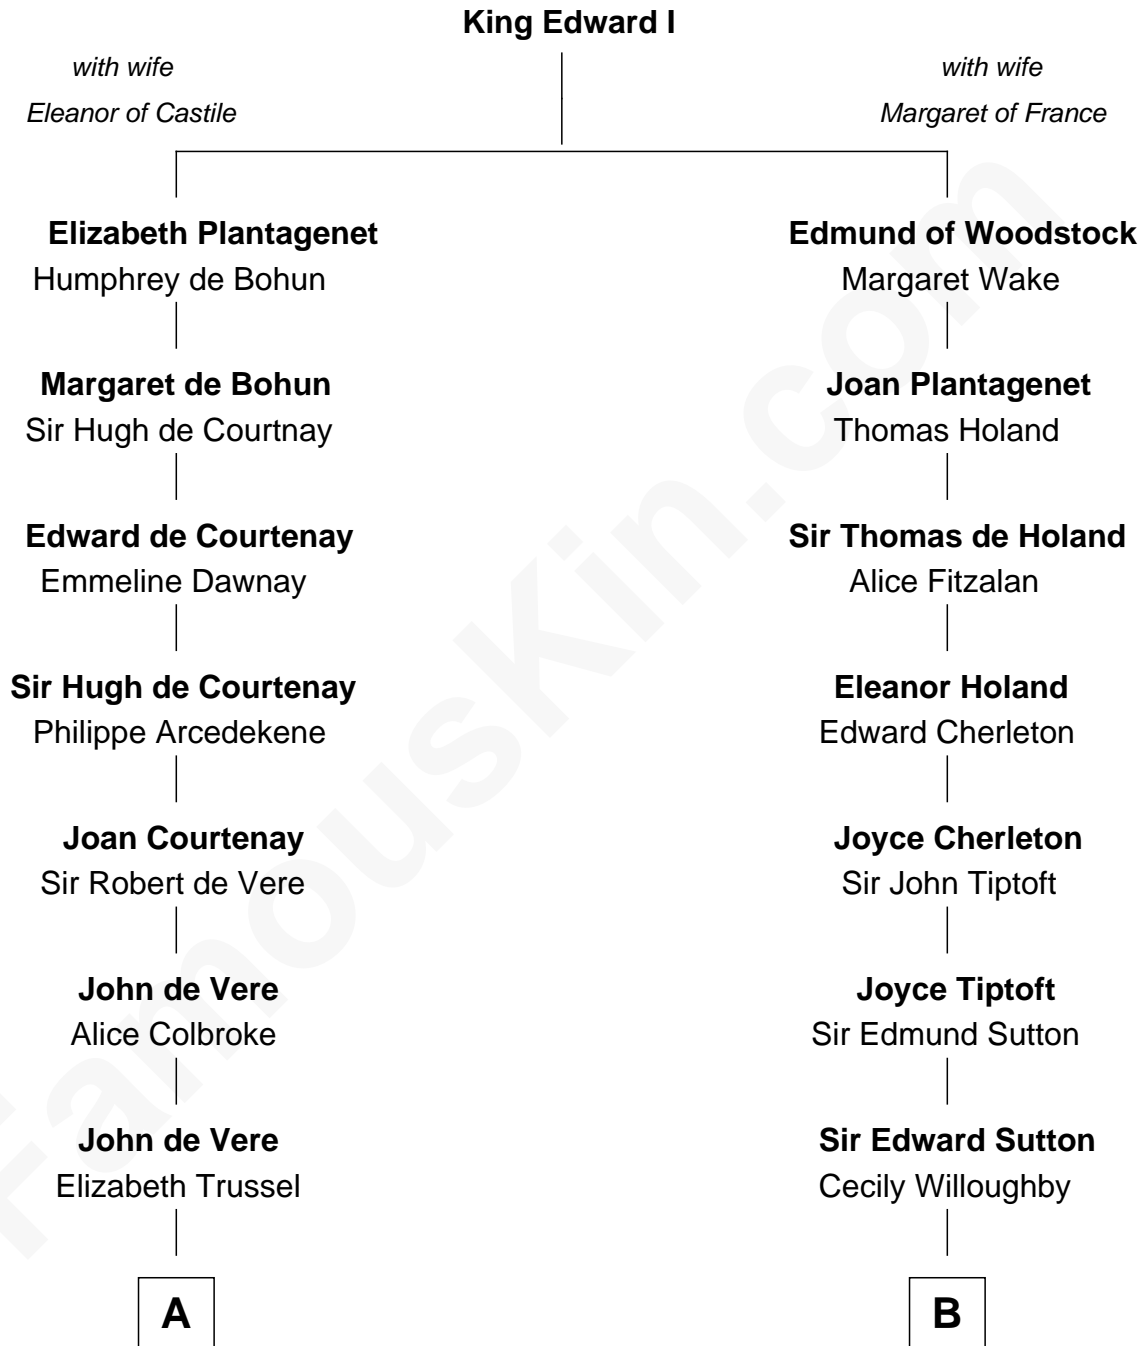

FamousKin.com

Relationship Chart of

Cara Delevingne

Fashion Model and Movie Actress

19th cousin 2 times removed of

Endicott Peabody

62nd Governor of Massachusetts

C

Sir Berkeley Digby George Sheffield
Julia Mary de Tuyll van Serooskerken

John Vincent Sheffield
Anne Margaret Faudel-Phillips

Jane Armyne Sheffield
Sir Jocelyn Edward Greville Stevens

Pandora Anne Stevens
Charles Hamar Delevingne